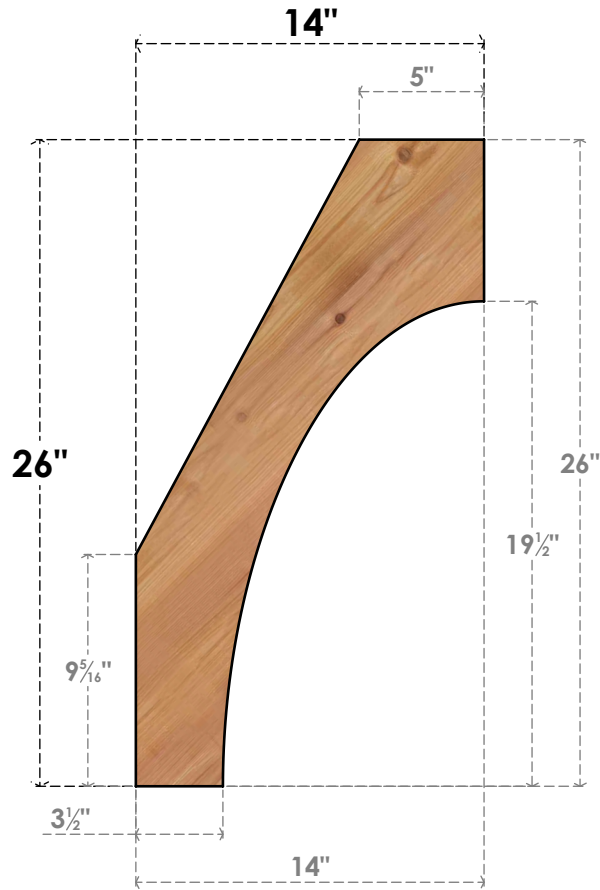

BRC06X14X26WTLOOSWR

5 1/2"W X 14"D X 26"H WESTLAKE SMOOTH BRACE, WESTERN RED CEDAR

SIDE

FRONT

EKENA MILLWORK
 2300 WEST MAIN ST.
 CLARKSVILLE, TX 75426
 TOLL FREE: 866-607-0453
 WWW.EKENAMILLWORK.COM

NOTES