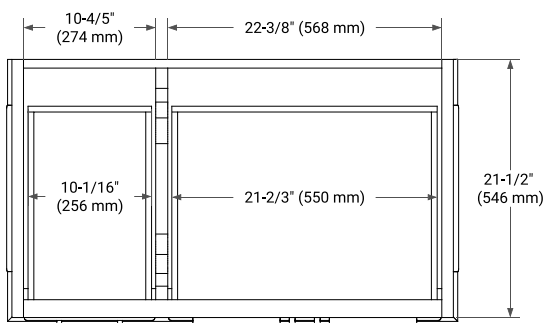

36" RIGHT OFFSET CABINET

BASE CABINET DIMENSIONS

36" W x 21.5" D x 34.5" H

FEATURES

- Solid wood frame & plywood panels
- Dovetail drawers and joints
- Soft closing doors & drawers

HARDWARE FINISHES*

Brushed Nickel Satin Brass Matte Black Polished Chrome

37" RIGHT RECTANGLE SINK COUNTERTOP WITH 0.75 IN. THICKNESS

OVERALL DIMENSIONS

37" W x 22" D x 0.75" H

COUNTERTOP OPTIONS

Carrara Marble

FEATURES

- Solid countertop with mitered edges & seams
- Undermount white rectangular sink
- Pre-drilled for 8" widespread faucet

INCLUDED

- Countertop
- Matching Backsplash
- Rectangle Sink

COUNTERTOP PLAN VIEW

EDGE SIDE VIEW

THREE DIMENSIONAL COUNTERTOP VIEW