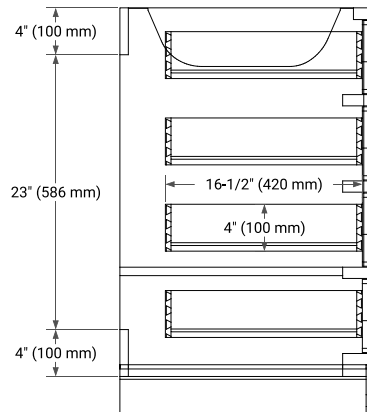

36" RIGHT OFFSET CABINET

BASE CABINET DIMENSIONS

36" W x 21.5" D x 34.5" H

FEATURES

- Solid wood frame & plywood panels
- Dovetail drawers and joints
- Soft closing doors & drawers

HARDWARE FINISHES*

Brushed Nickel Satin Brass Matte Black Polished Chrome

37" RIGHT RECTANGLE SINK COUNTERTOP WITH 0.75 IN. THICKNESS

OVERALL DIMENSIONS

37" W x 22" D x 0.75" H

COUNTERTOP OPTIONS

Carrara Marble

FEATURES

- Solid countertop with mitered edges & seams
- Undermount white rectangular sink
- Pre-drilled for 8" widespread faucet

INCLUDED

- Countertop
- Matching Backsplash
- Rectangle Sink

COUNTERTOP PLAN VIEW

EDGE SIDE VIEW

THREE DIMENSIONAL COUNTERTOP VIEW