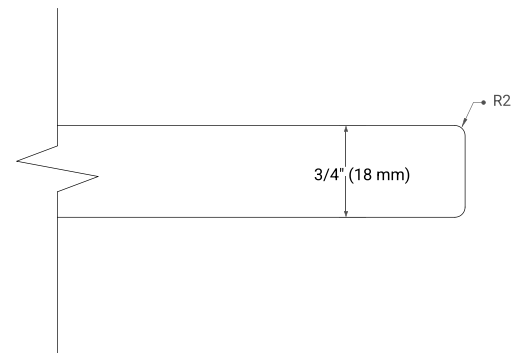

36" RIGHT OFFSET CABINET

BASE CABINET DIMENSIONS

36" W x 21.5" D x 34.5" H

FEATURES

- Solid wood frame & plywood panels
- Dovetail drawers and joints
- Soft closing doors & drawers

HARDWARE FINISHES*

Brushed Nickel Satin Brass Matte Black Polished Chrome

37" RIGHT RECTANGLE SINK COUNTERTOP WITH 0.75 IN. THICKNESS

OVERALL DIMENSIONS

37" W x 22" D x 0.75" H

COUNTERTOP OPTIONS

Carrara Marble

FEATURES

- Solid countertop with mitered edges & seams
- Undermount white rectangular sink
- Pre-drilled for 8" widespread faucet

INCLUDED

- Countertop
- Matching Backsplash
- Rectangle Sink

COUNTERTOP PLAN VIEW

EDGE SIDE VIEW

THREE DIMENSIONAL COUNTERTOP VIEW