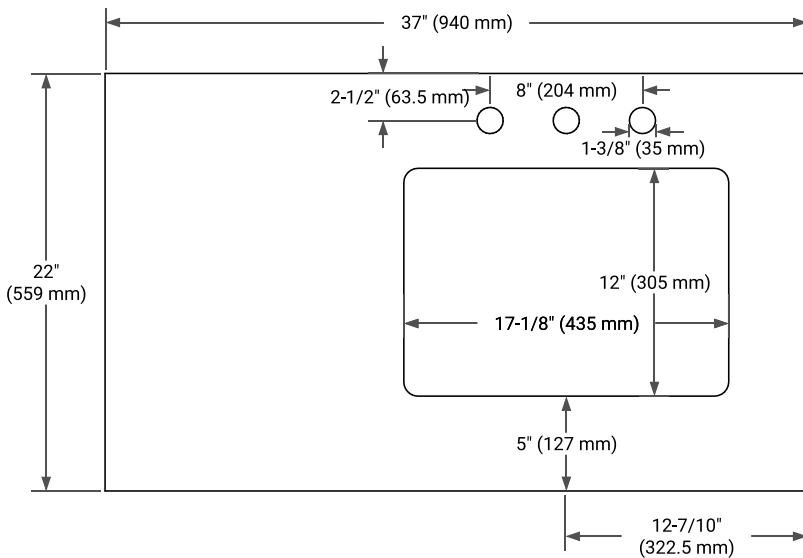

36" RIGHT OFFSET CABINET

BASE CABINET DIMENSIONS

36" W x 21.5" D x 34.5" H

FEATURES

- Solid wood frame & plywood panels
- Dovetail drawers and joints
- Soft closing doors & drawers

HARDWARE FINISHES*

Brushed Nickel Satin Brass Matte Black Polished Chrome

37" RIGHT RECTANGLE SINK COUNTERTOP WITH 0.75 IN. THICKNESS

OVERALL DIMENSIONS

37" W x 22" D x 0.75" H

COUNTERTOP OPTIONS

Carrara Marble

FEATURES

- Solid countertop with mitered edges & seams
- Undermount white rectangular sink
- Pre-drilled for 8" widespread faucet

INCLUDED

- Countertop
- Matching Backsplash
- Rectangle Sink

COUNTERTOP PLAN VIEW

EDGE SIDE VIEW

THREE DIMENSIONAL COUNTERTOP VIEW