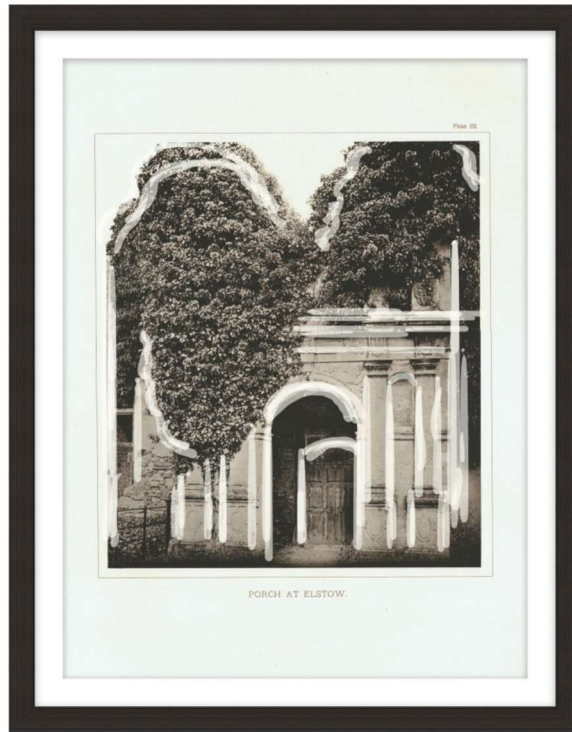

THEODORE ALEXANDER

Architecture Plate Columns 3

D3094S61870-5122

Wood Frame

Textured Paper - Single Matboard

M5 - White Smooth + White Core Width: 1"

F1322 - Black Cap Frame - Width: 1.625

W 32¼ x D 0¾ x H 41¼ inches

Material(s):

Collection: Art by TA

Style: Modern / Formal Modern

Type: Décor / Wall Art