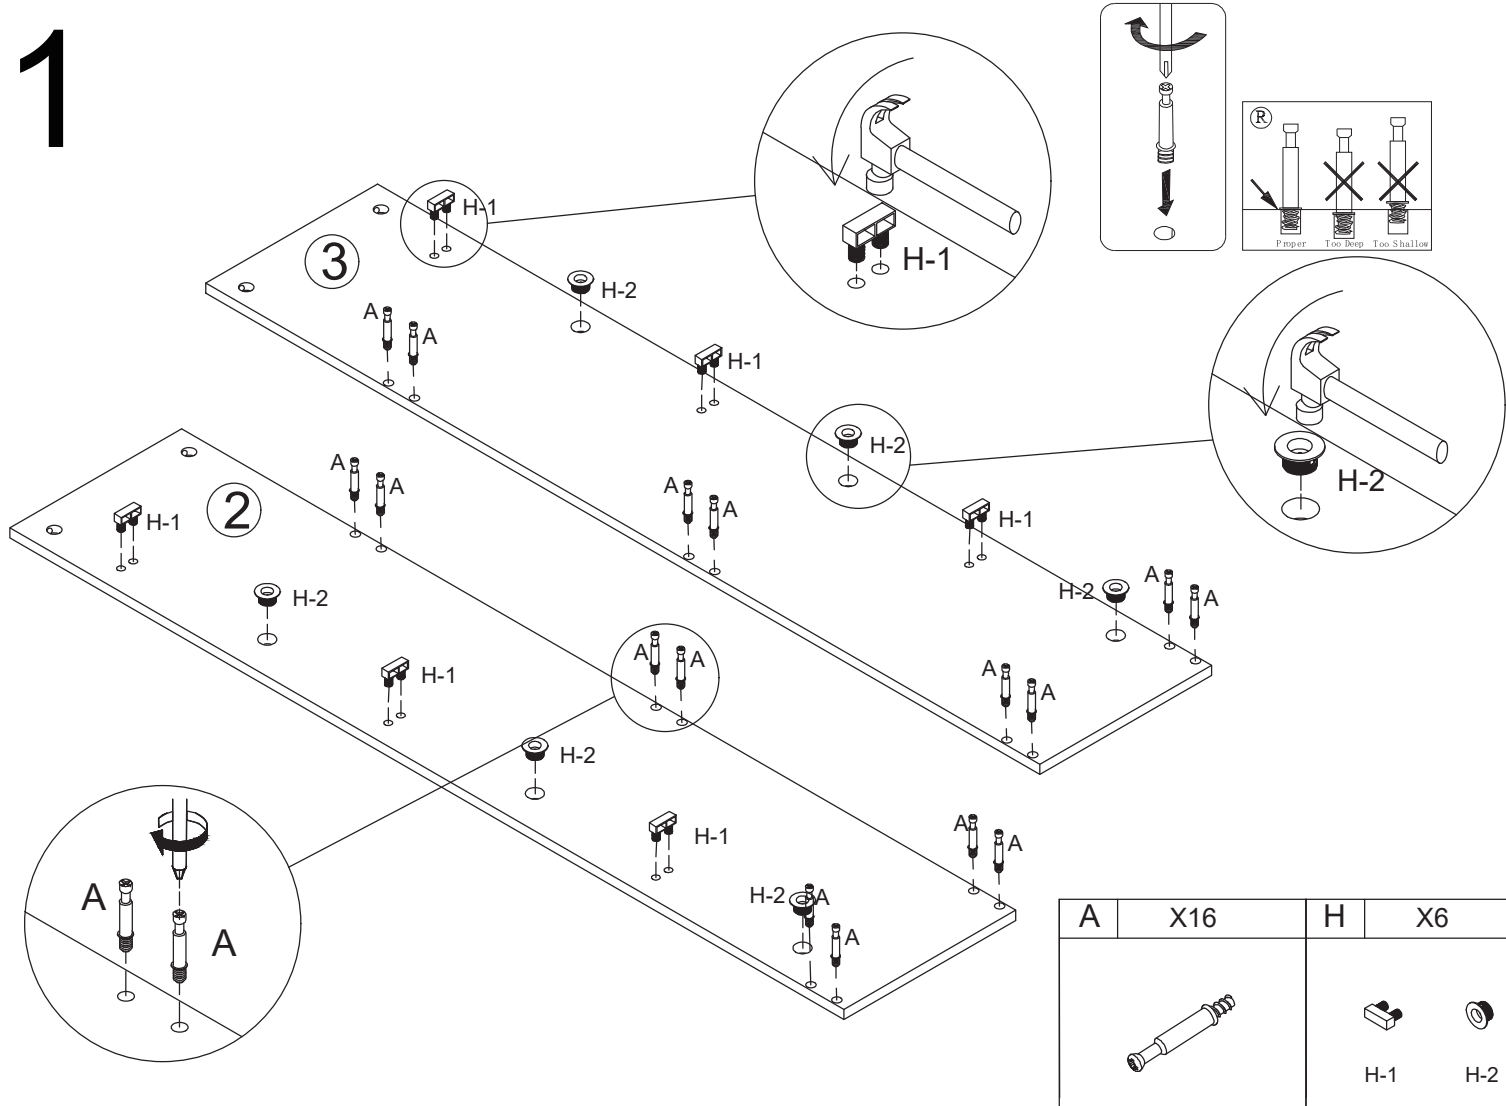

Assembly Instruction

MIX
Wood | Supporting
responsible forestry
FSC® C211622

x3

G	X3	H	X6	J	X12	K	X1	L	X3	R	X3
 G-1 Ø4x20mm	 G-2	 H-1	 H-2	 H-3	 Ø2.5x12mm	 K-1	 K-2 Ø4x12mm				
A	X20	B	X20	C	X4	D	X1	E	X36	F	X6
 Ø6x35mm	 Ø15x10mm	 Ø6x30mm	 D-1 Ø4x35mm	 D-2	 Ø3.5x14mm	 Ø4x10mm					

1

2

3

A	X4	K	X1
		  K-1 K-2	

4

B	X4	C	X4
			

5

J	X12
	