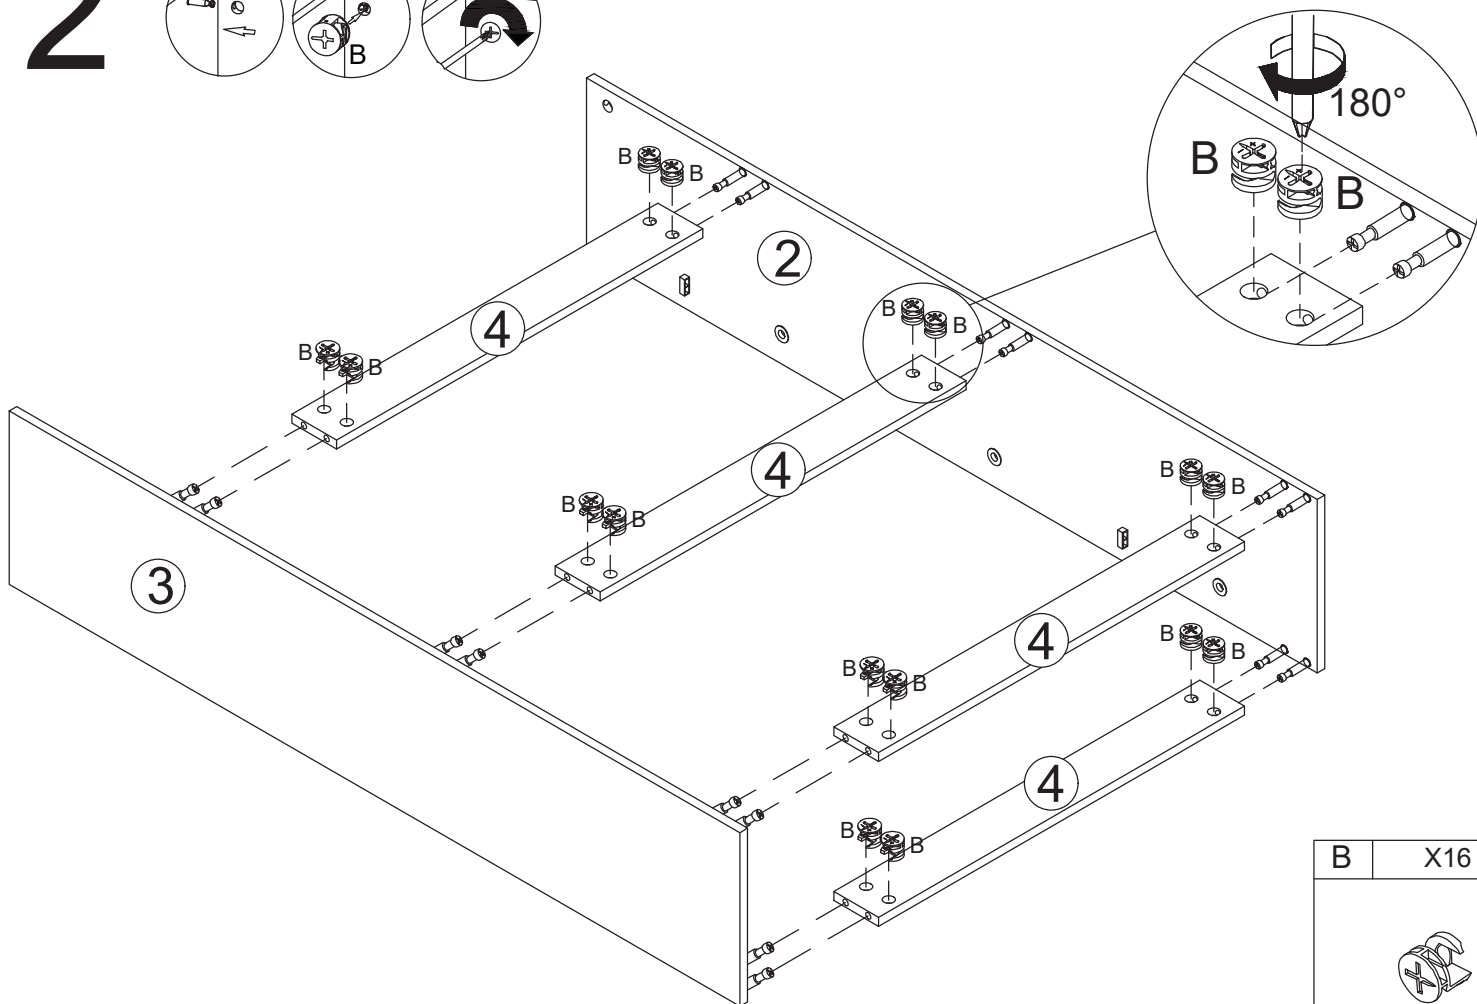

Assembly Instruction

MIX
Wood | Supporting
responsible forestry
FSC® C211622

x3

G	X3	H	X6	J	X12	K	X1	L	X3	R	X3
 G-1 Ø4x20mm	 G-2	 H-1	 H-2	 H-3	 Ø2.5x12mm	 K-1	 K-2 Ø4x12mm				
A	X20	B	X20	C	X4	D	X1	E	X36	F	X6
 Ø6x35mm	 Ø15x10mm	 Ø6x30mm	 D-1 Ø4x35mm	 D-2	 Ø3.5x14mm	 Ø4x10mm					

1

2

3

A	X4	K	X1
		  K-1 K-2	

4

B	X4	C	X4
			

5

J	X12
	