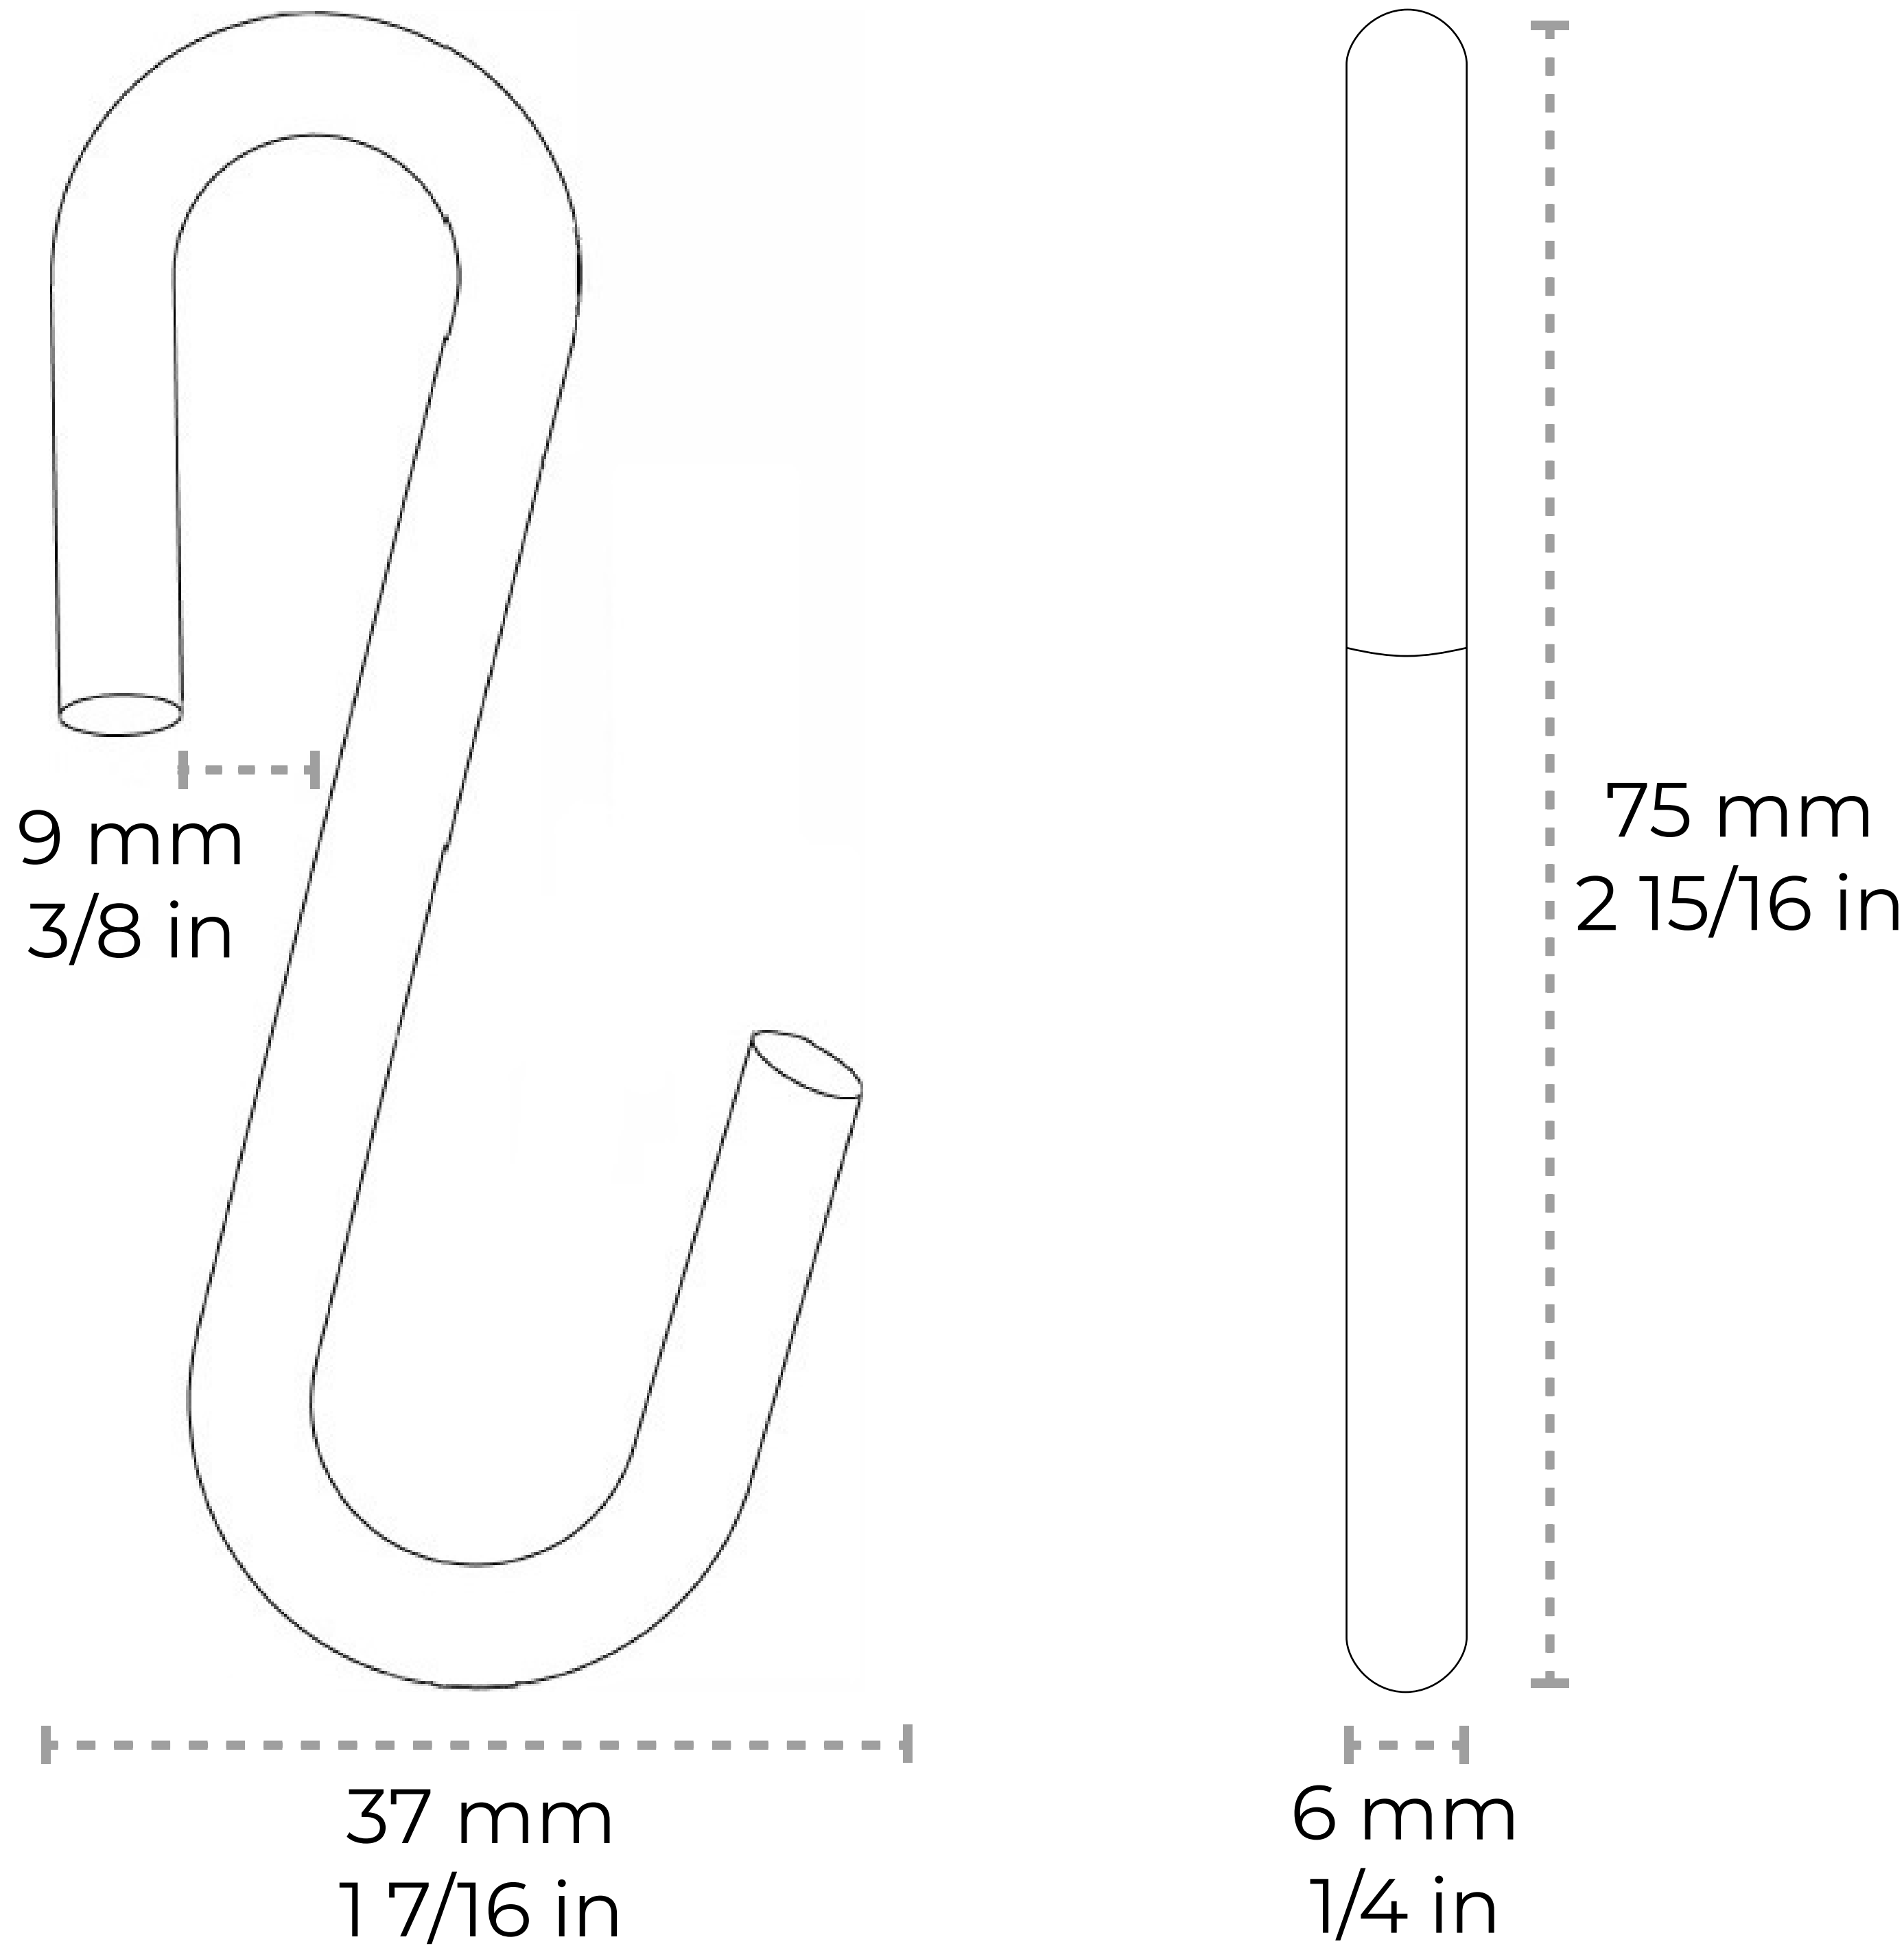

SH-SS03-75

[S-Hook SS03] Stainless Steel S-Hook

Material	Stainless Steel	
Weight	0.08 lbs	
Max Load	150 lbs	
Gauge	3	
Length	75 mm	2 15/16 in
Width	37 mm	1 7/16 in
Diameter	6 mm	1/4 in
Opening Length	9 mm	3/8 in