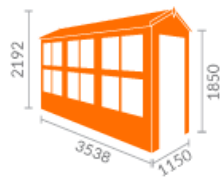

Cladding Material	Shiplap	Cladding Thickness	12
Framing Style	Standard	Framing Size	28mm x 44mm
Roof Material	Tongue & Groove Board	Roof Thickness	12mm
Floor Material	Tongue & Groove Board	Floor Size	12mm
Door Style	Single Fully Boarded Tongue & Groove Door	Door Size	785mm x 1692mm
Window Style	Fixed Four Pane Glazed	Window Size	457mm x 610mm
Glazing Thickness	3	Glazing Material	Toughened Glass
Roof Covering	Black Mineral Felt	Treatment	TigerSkin Water Based
Locking System	Lock and Key + Turn Button	Material	Tongue & Groove Board

4x4:

8x4:

12x4:

4x6:

8x6:

12x6:

Building Dimension	Length	Width	Base Size	Internal Size	External Ridge	External Eaves	Internal Ridge	Internal Eaves	Ext. Size exc. Roof	Ext. Size inc. Roof	No. of Windows	Weight
4x4 TigerFlex® Shiplap Apex Sunroom	1238mm	1150mm	1238mm x 1150mm	1150mm x 1062mm	2192mm	1850mm	2124mm	1792mm	1262mm x 1174mm	1288mm x 1237mm	4	104kgs
8x4 TigerFlex® Shiplap Apex Sunroom	2388mm	1150mm	2388mm x 1150mm	2300mm x 1062mm	2192mm	1850mm	2124mm	1792mm	2412mm x 1174mm	2438mm x 1237mm	8	166kgs
12x4 TigerFlex® Shiplap Apex Sunroom	3538mm	1150mm	3538mm x 1150mm	3450mm x 1062mm	2192mm	1850mm	2124mm	1792mm	3562mm x 1174mm	3588mm x 1237mm	12	213kgs
4x6 TigerFlex® Shiplap Apex Sunroom	1238mm	1750mm	1238mm x 1750mm	1150mm x 1662mm	2332mm	1850mm	2264mm	1792mm	1262mm x 1774mm	1288mm x 2055mm	4	133kgs
8x6 TigerFlex® Shiplap Apex Sunroom	2388mm	1750mm	2388mm x 1750mm	2300mm x 1662mm	2332mm	1850mm	2264mm	1792mm	2412mm x 1774mm	2438mm x 2055mm	8	207kgs
12x6 TigerFlex® Shiplap Apex Sunroom	3538mm	1750mm	3538mm x 1750mm	3450mm x 1662mm	2332mm	1850mm	2264mm	1792mm	3562mm x 1774mm	3588mm x 2055mm	12	282kgs