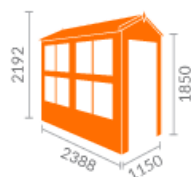

TigerFlex® Shiplap Apex Sunroom - Technical Data Sheet

- Window panels and door can go in any position, on any side
- Toughened glass bank of four panels set securely in window panel
- Superior Grade 12mm Finish Shiplap T&G Cladding
- 28x44mm Finish Rounded Four Corner Framing
- 12mm Thick T&G Roof and Floor - **NO** OSB / Solid Sheet Board
- Unique and innovative design

Cladding Material	Shiplap	Cladding Thickness	12
Framing Style	Standard	Framing Size	28mm x 44mm
Roof Material	Tongue & Groove Board	Roof Thickness	12mm
Floor Material	Tongue & Groove Board	Floor Size	12mm
Door Style	Single Fully Boarded Tongue & Groove Door	Door Size	785mm x 1692mm
Window Style	Fixed Four Pane Glazed	Window Size	457mm x 610mm
Glazing Thickness	3	Glazing Material	Toughened Glass
Roof Covering	Black Mineral Felt	Treatment	TigerSkin Water Based
Locking System	Lock and Key + Turn Button	Material	Tongue & Groove Board

8x4: