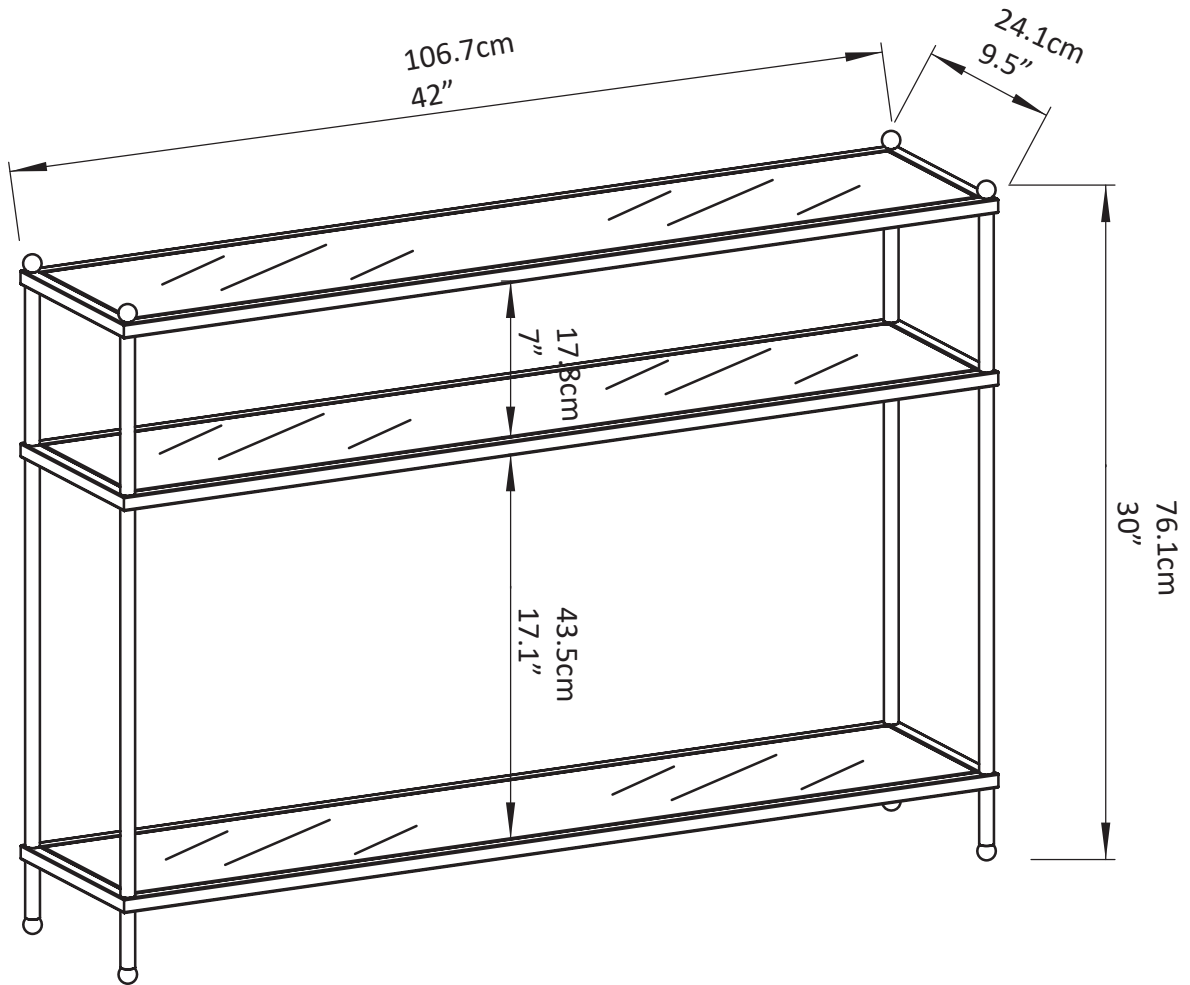

**Product size chart**

**N.W. 31.23 lbs**

**Weight Capacity : each shelf 22 lbs**