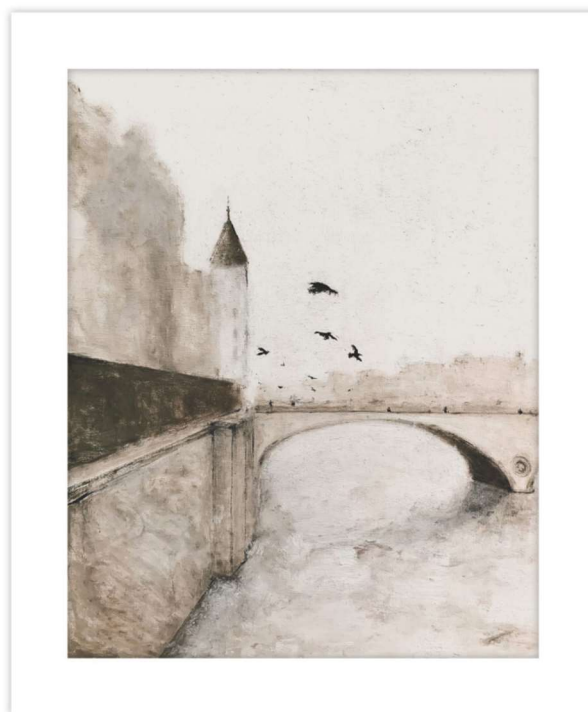

# THEODORE ALEXANDER

## England Moments 4

D3104S62067-5181

Wood Frame

Textured Paper

M5 - White Smooth + White Core Width:4"

F1360 - Antique Silver & Black Cap Frame - Width: 0.75

W 31½ x D 1¼ x H 37½ inches

Material(s):