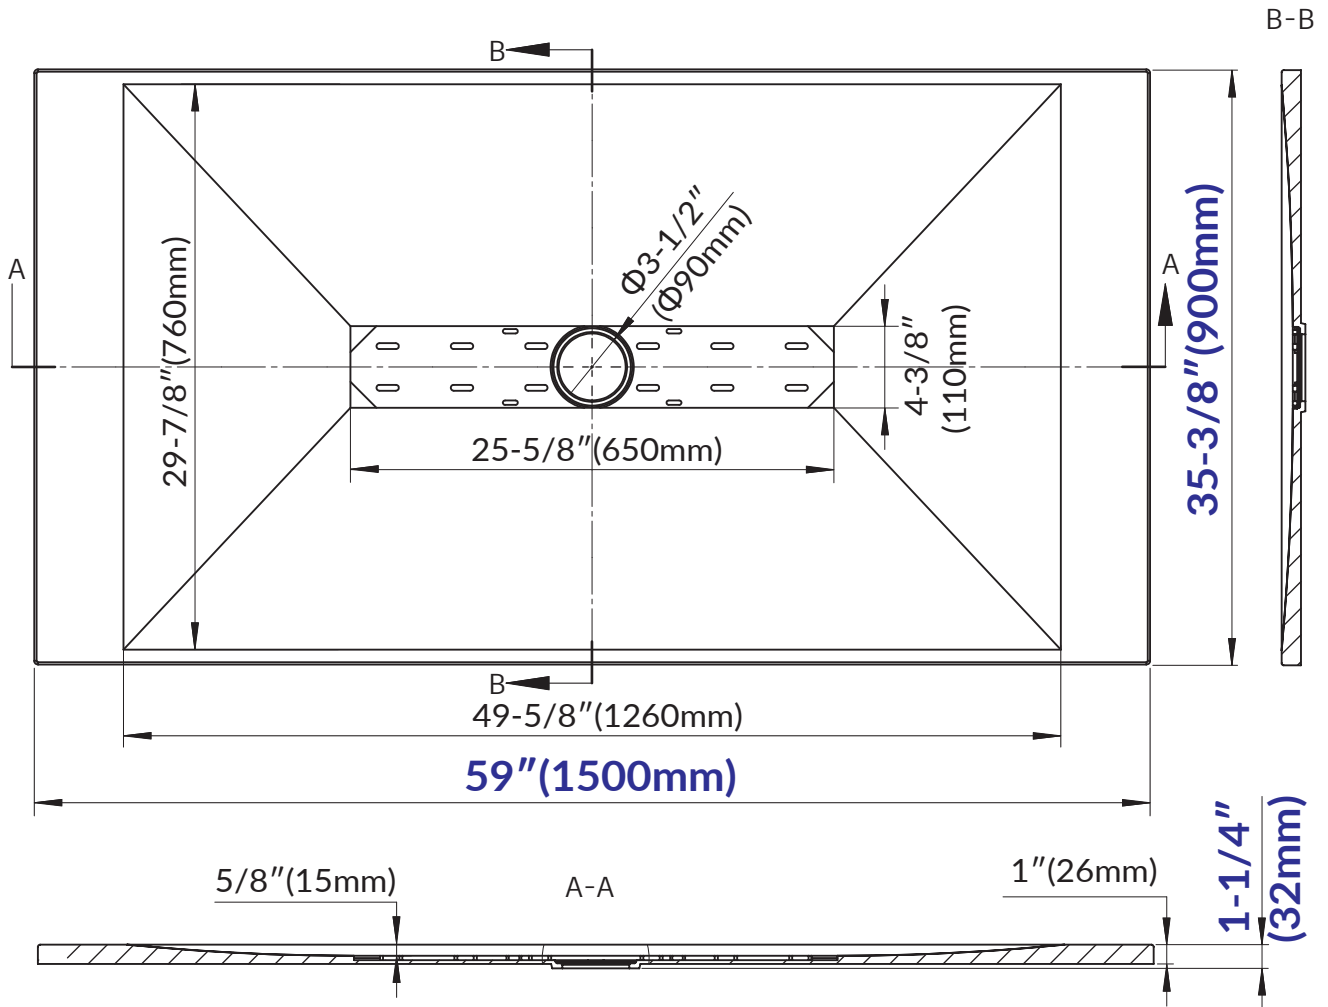

WOODBIDGE®

Solid Surface Shower Base

SCS-6036

1
1:2

WOODBIDGE®

Solid Surface Shower Base

SUS-6036