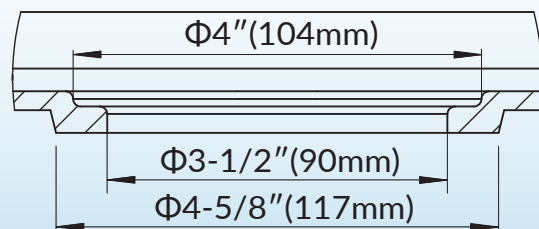

WOODBIDGE®

Solid Surface Shower Base

SCS-6036

1
1:2

WOODBIDGE®

Solid Surface Shower Base

SUS-6036