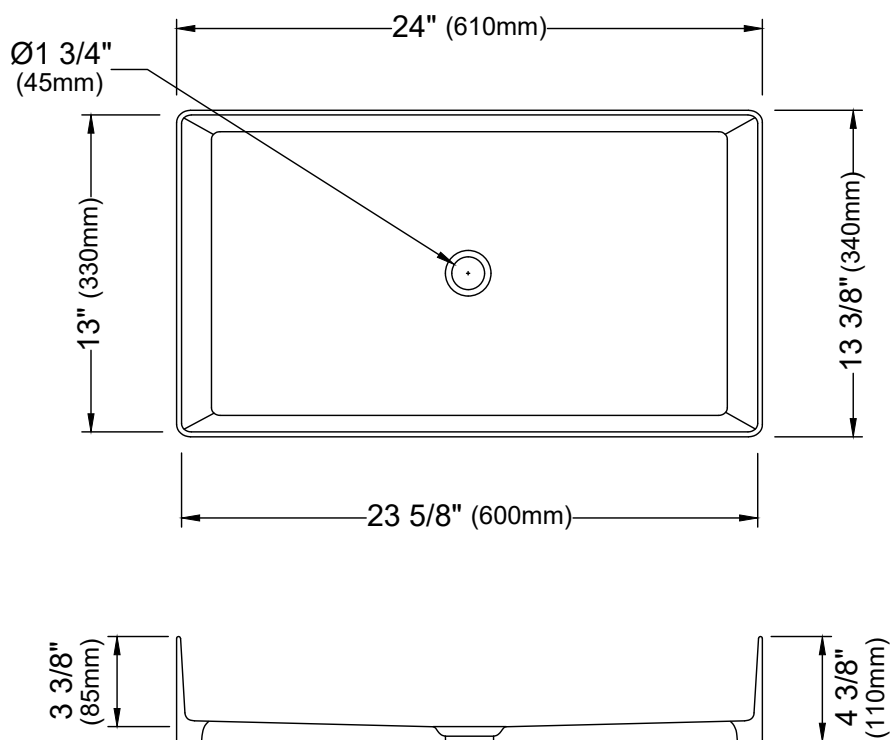

Series	Valera
Material	Double-glazed vitreous china
Installation Type	Vessel
Configuration/Style	Single bowl
Finish	Gloss finish
Overall Dimensions	24" x 13 3/8" x 4 3/8"
Bowl Dimensions	23 5/8" x 13" x 3 3/8"
Drain Size	1 3/4"
Template Included	No
Clips Included	No
Accessories Included	No
Minimum cabinet size	27"
Colors available	White

Listing and certifications:
cUPC

Limited Lifetime Warranty

We reserve the right to update product specifications without notice. Please visit karran.com for the most current specification sheets. All dimensions are accurate to 1/4". REV 05-2025