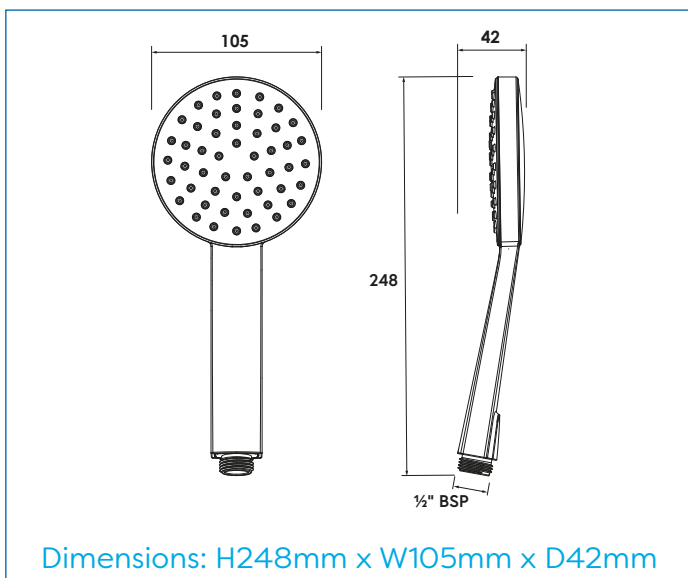

AM178241

KEILA ONE FUNCTION SHOWER HANDSET

GUARANTEE

Consumer Statutory Rights Apply

Aqua Air™

1 SPRAY
PATTERN

Tel: +44 (0) 1264 365881
Fax: +44 (0) 1264 356437
Email: info@croydex.co.uk
Web: www.croydex.com

Printed material, designs and packaging are protected by copyright and design right.

MATERIAL

Handset body: ABS

Spray Plate: ABS

Nozzles: TPE

Washer: NBR

Aqua Air™ Cartridge: POM, EDM, NBR and Silicone

COLOURS

Handset: Chrome

Spray Plate: Chrome

Nozzles: Grey

WEIGHT

137g

PACKAGING

Full colour open box E flute with retractable Euro slot.

FREQUENTLY USED APPLICATIONS

Residential

Hotels

Commercial

FEATURES

Rub clean nozzles.

Chrome one function shower handset.

Ideal for all shower types.*

Universal 1/2" BSP connection.

Supplied with Aqua Air™ water saving cartridge which allows up to 50% water saving with an enhanced, volumised showering sensation.

PERFORMANCE STANDARDS

Meets performance requirements of service condition 3.

Minimum grade 9 when assessed using BS EN ISO 10289 after 96 hours Neutral Salt Spray (NSS) testing in accordance with BS EN ISO 9227.

CARE AND MAINTENANCE

Clean surfaces with a damp cloth and wipe dry using a soft cloth.

Do not use chemical or abrasive cleaners as these may damage the surface finish.

* Do not use the Aqua Air™ water saving cartridge with electric showers before checking the compatibility with the electric shower manufacturer.