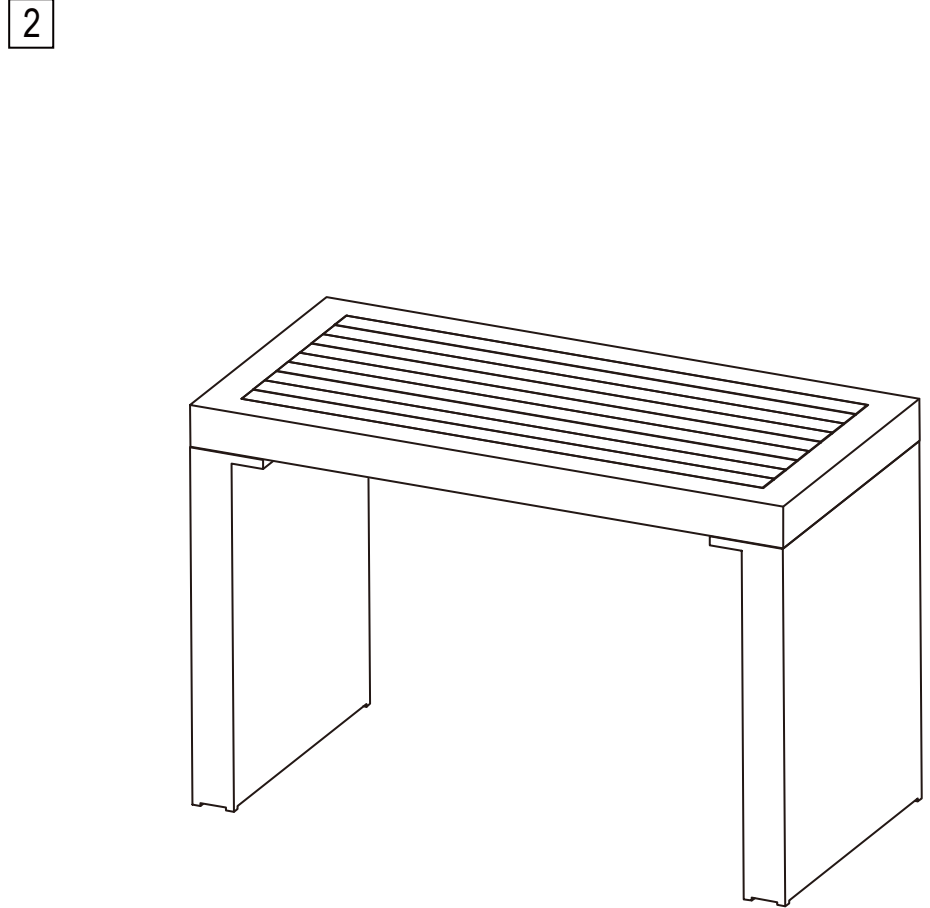

PREPARATION

Before beginning assembly of product, make sure all parts are present. Compare parts with package contents list and hardware contents list.

If any part is missing or damaged, do not attempt to assemble the product.

Estimated Assembly Time: 45 minutes.

Tools Required for Assembly (included): Allen Key