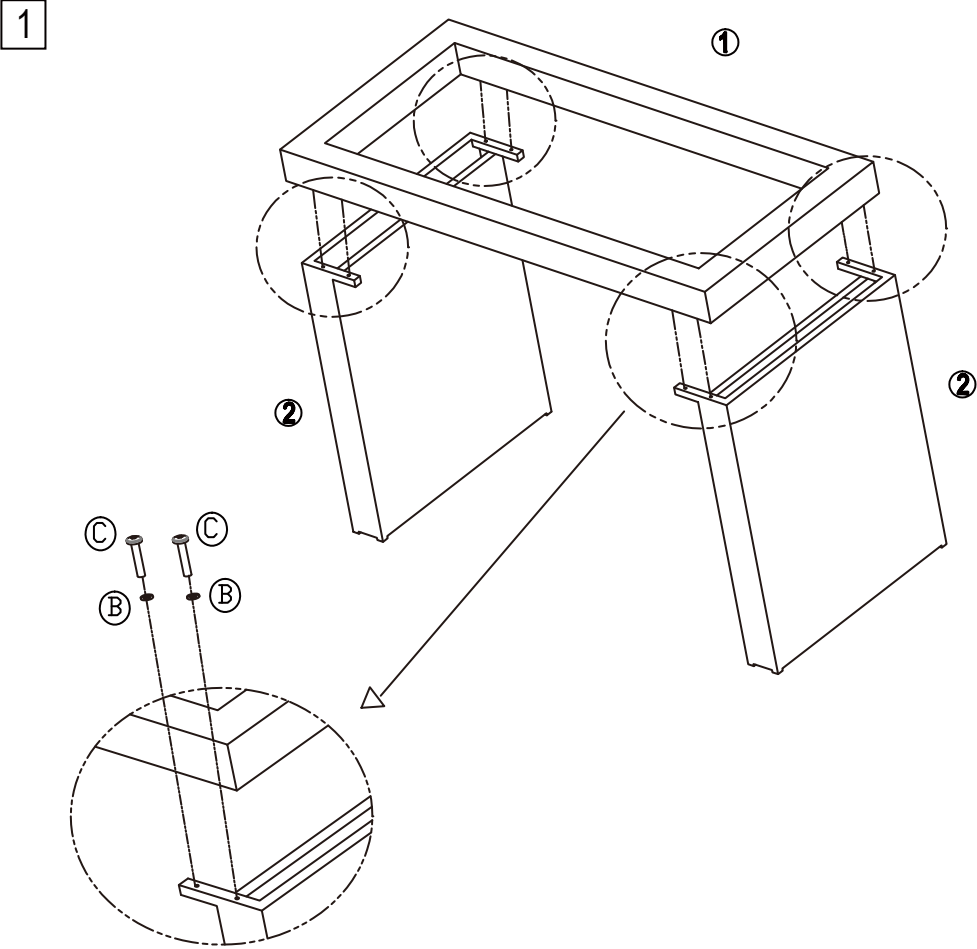

PREPARATION

Before beginning assembly of product, make sure all parts are present. Compare parts with package contents list and hardware contents list.

If any part is missing or damaged, do not attempt to assemble the product.

Estimated Assembly Time: 45 minutes.

Tools Required for Assembly (included): Allen Key