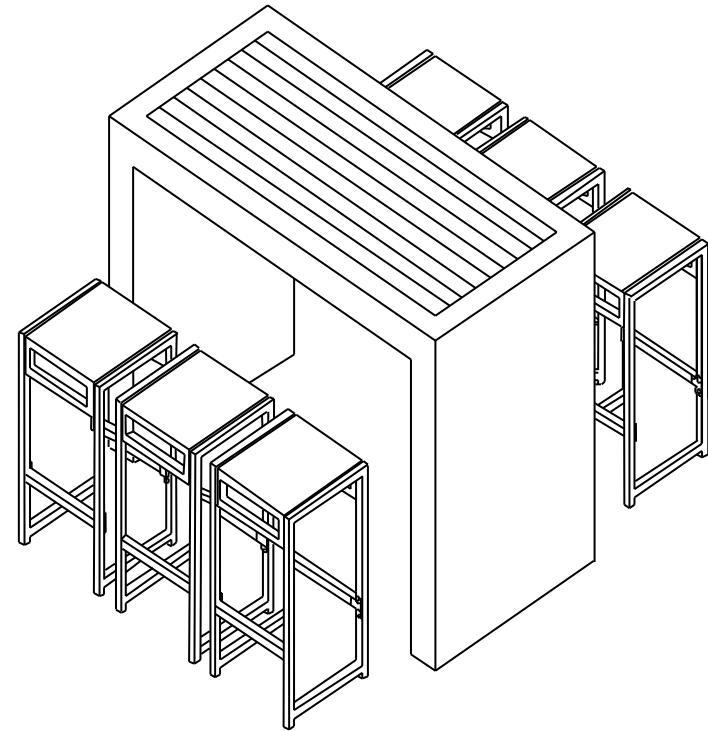

* This item may require periodic tightening

Part List and Hardware List

PIECE	DESCRIPTION	PICTURE	QUANTITY
1	Bar Top		1X
2	Bar Foot		2X
3	Stool Top		6X
4	Stool Side		12X
5	Stool Apron		12X
6	Stool Cushion		6X
A	Allen bolt(M6x20 mm)		48X
B	Flat washer		104X
C	Allen bolt(M6x35 mm)		56X
D	Allen key		1X

Product Dimensions:

59.1" x 28.7" x 41.7" H (Bar)

14.2" x 14.2" x 27.6" H (Stool)

PREPARATION

Before beginning assembly of product, make sure all parts are present. Compare parts with package contents list and hardware contents list.