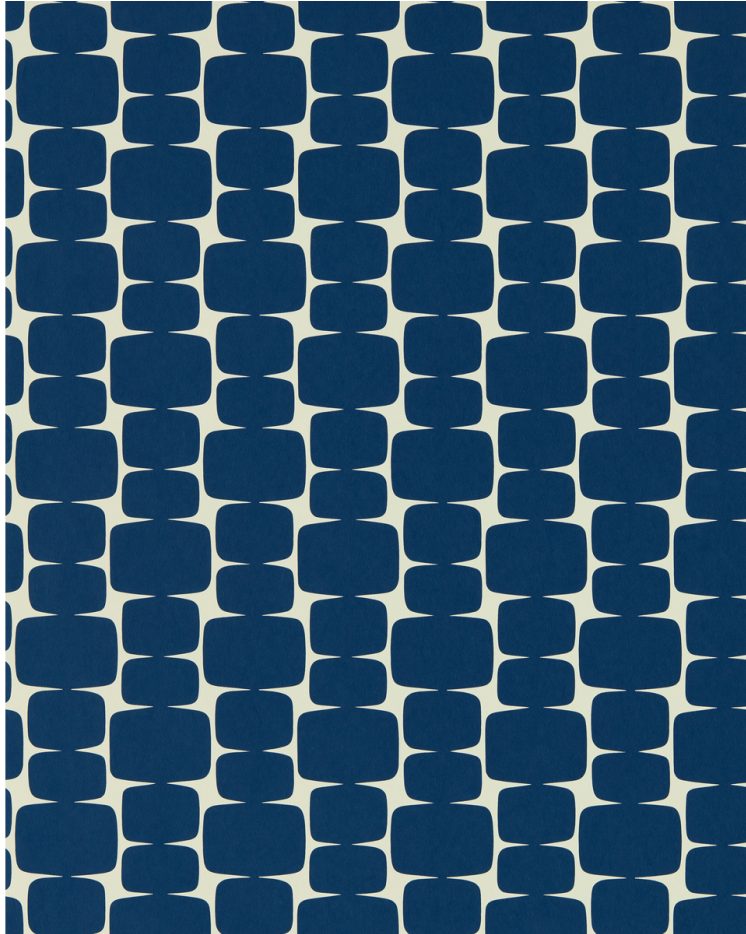

**Little Lohko - Indigo/Jasmine**

SKU: NBIW113034.SCN.0

kravet

SKU: **NBIW113034.SCN.0**

Railroaded: **No**

Composition: **Non Woven - 100%**

Vertical Repeat: **5.25 in (13.34 cm)**

Brand: **Scion**

Note: **Priced And Sold By The 11 Yard Roll**

Width: **20.5 in (52.07 cm)**

Wallcovering Area: **56.38 Square Feet**