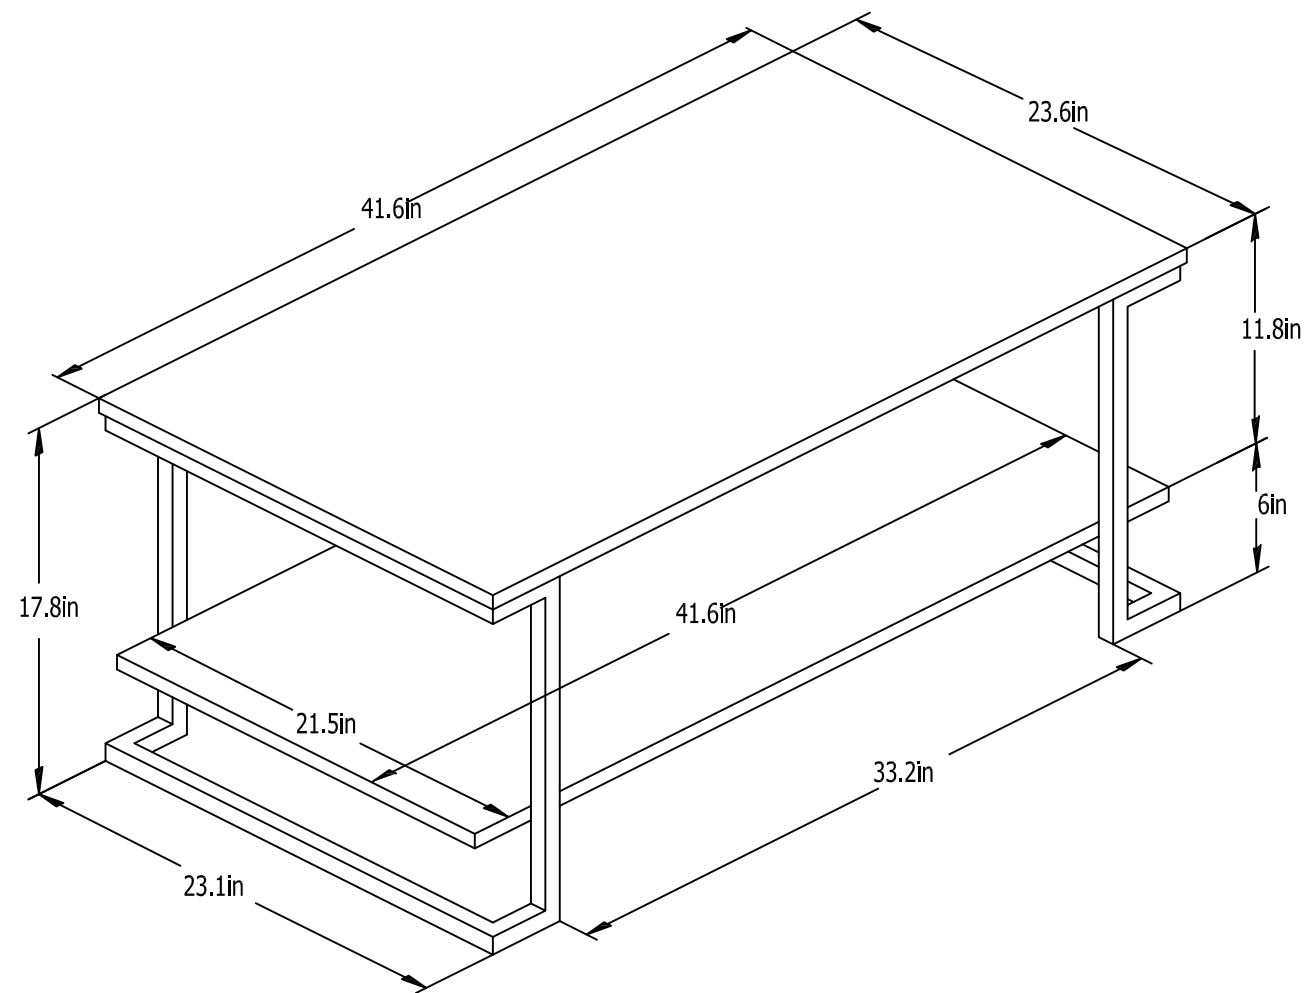

7794408COM -Coffee Table

Finish:Graphite/Gold

Wood Breakdown:
MDF 80 %, PB 0 %.
Total storage: 12.56 cubic feet

Overall Product Size:
41.6" W × 23.6" D × 17.8" H
105.7cmW × 60cmD × 45.1cmH

Maximum Weight Capacities
Unit Weight: 40.63 lbs. (18.43 kg)