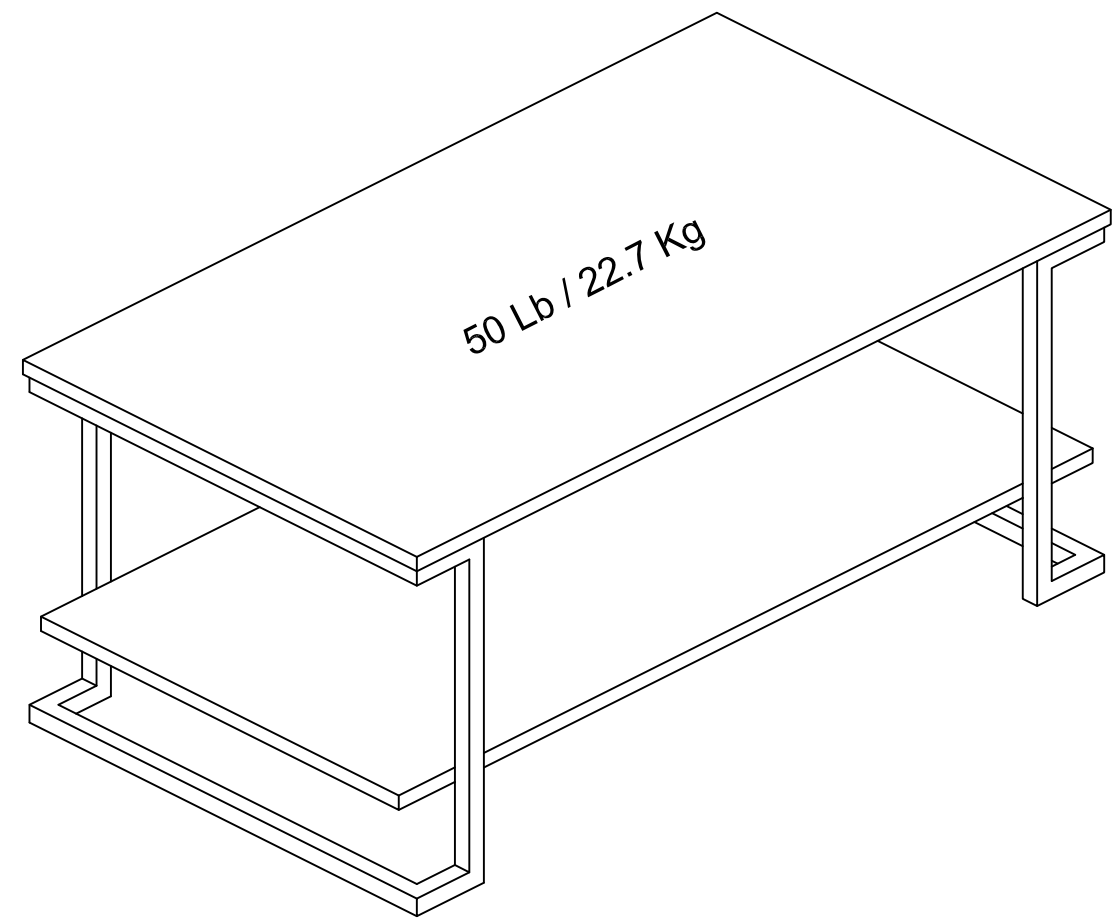

7794408COM -Coffee Table

Finish:Graphite/Gold

Wood Breakdown:
MDF 80 %, PB 0 %.
Total storage: 12.56 cubic feet

Overall Product Size:
41.6" W × 23.6" D × 17.8" H
105.7cmW × 60cmD × 45.1cmH

Maximum Weight Capacities
Unit Weight: 40.63 lbs. (18.43 kg)