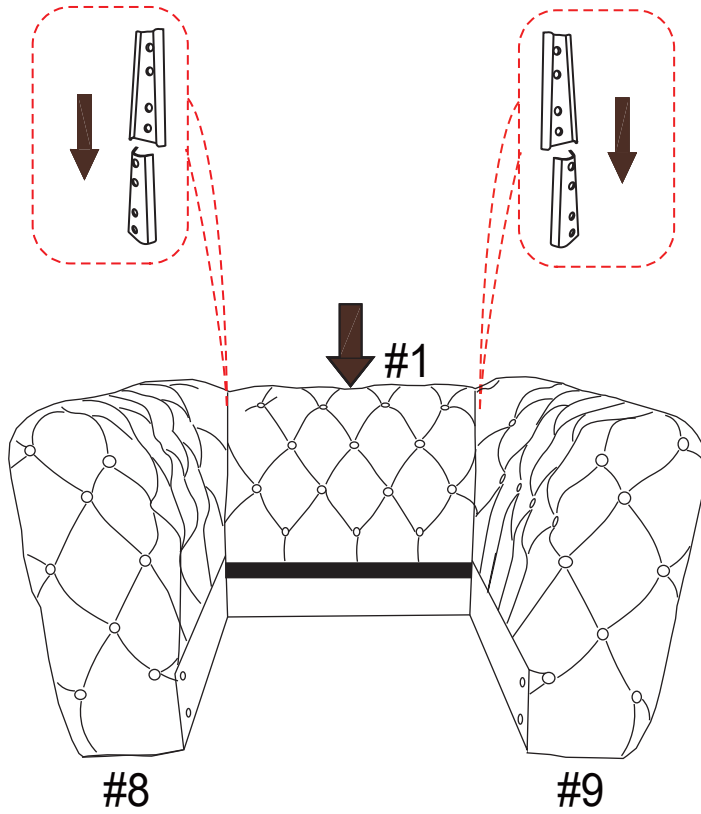

ASSEMBLY INSTRUCTIONS

WF304181/82/87

SINGLE SOFA

SINGLE SOFA is packed in 3 cases

Carton	Disignation	Part	Hardware
1/3 WF304181	Backrest	#1 	
	Riser plate	#2 	
	Former board	#3 	
2/3 WF304182	Cushion	#4 	#A #B #C #D
	Pillow	#5 	
	Leg	#6 	
	Support leg	#7 	
3/3 WF304187	Left arm	#8 	
	Right arm	#9 	

ASSEMBLY INSTRUCTIONS

PARTS

#1 1pc	#2 1pc	#3 1pc	#4 1pc	#5 1pc
				
BACKREST	RISER PLATE 555*555MM	FORMER BOARD	CUSHION	PILLOW
#6 4pcs	#7 2pcs	#8 1pc	#9 1pc	
				
LEG	SUPPORT LEG 30*30*255MM	LEFT ARM	RIGHT ARM	

HARDWARE

#A 12 pcs	#B 1 pc	#C 12 pcs	#D 12 pcs
			
BOLT 1-1/2" L	ALLEN KEY 4mm L	SPRING WASHER	FLAT WASHER 16mm

ASSEMBLY INSTRUCTIONS

STEP 1:

STEP 2:

ASSEMBLY INSTRUCTIONS

STEP3:

STEP4: