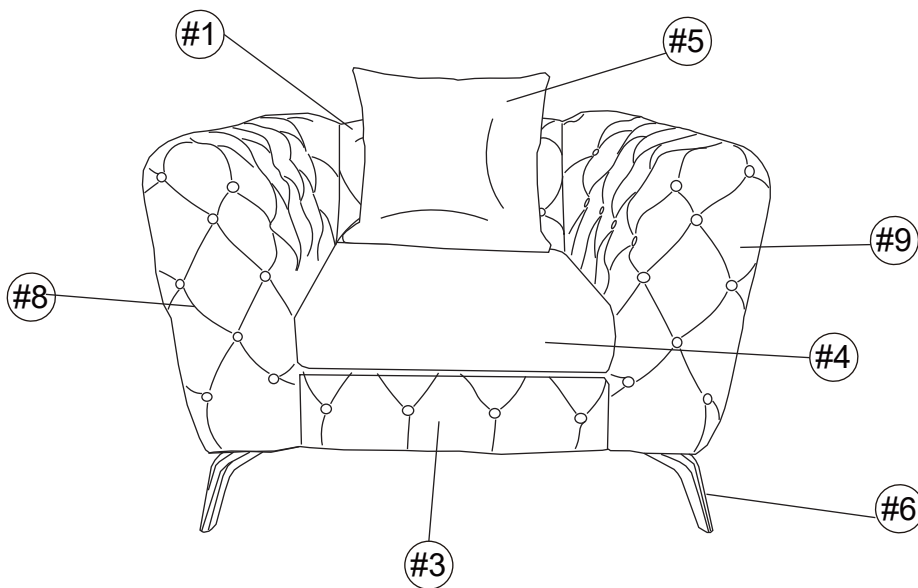

ASSEMBLY INSTRUCTIONS

WF304181/82/87

SINGLE SOFA

SINGLE SOFA is packed in 3 cases

Carton	Disignation	Part	Hardware
1/3 WF304181	Backrest	#1 	
	Riser plate	#2 	
	Former board	#3 	
2/3 WF304182	Cushion	#4 	#A #B #C #D
	Pillow	#5 	
	Leg	#6 	
	Support leg	#7 	
3/3 WF304187	Left arm	#8 	
	Right arm	#9 	

ASSEMBLY INSTRUCTIONS

PARTS

#1 1pc	#2 1pc	#3 1pc	#4 1pc	#5 1pc
				
BACKREST	RISER PLATE 555*555MM	FORMER BOARD	CUSHION	PILLOW
#6 4pcs	#7 2pcs	#8 1pc	#9 1pc	
				
LEG	SUPPORT LEG 30*30*255MM	LEFT ARM	RIGHT ARM	

HARDWARE

#A 12 pcs	#B 1 pc	#C 12 pcs	#D 12 pcs
			
BOLT 1-1/2" L	ALLEN KEY 4mm L	SPRING WASHER	FLAT WASHER 16mm

ASSEMBLY INSTRUCTIONS

STEP 1:

STEP 2:

ASSEMBLY INSTRUCTIONS

STEP3:

STEP4: