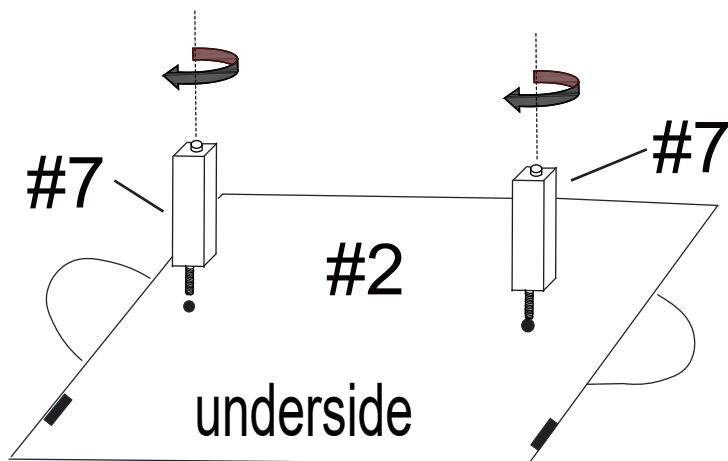

ASSEMBLY INSTRUCTIONS

PARTS

#1 1pc	#2 1pc	#3 1pc	#4 1pc	#5 1pc
				
BACKREST	RISER PLATE 555*555MM	FORMER BOARD	CUSHION	PILLOW
#6 4pcs	#7 2pcs	#8 1pc	#9 1pc	
				
LEG	SUPPORT LEG 30*30*255MM	LEFT ARM	RIGHT ARM	

HARDWARE

#A 12 pcs	#B 1 pc	#C 12 pcs	#D 12 pcs
			
BOLT 1-1/2" L	ALLEN KEY 4mm L	SPRING WASHER	FLAT WASHER 16mm

ASSEMBLY INSTRUCTIONS

STEP 1:

STEP 2:

ASSEMBLY INSTRUCTIONS

STEP3:

STEP4: