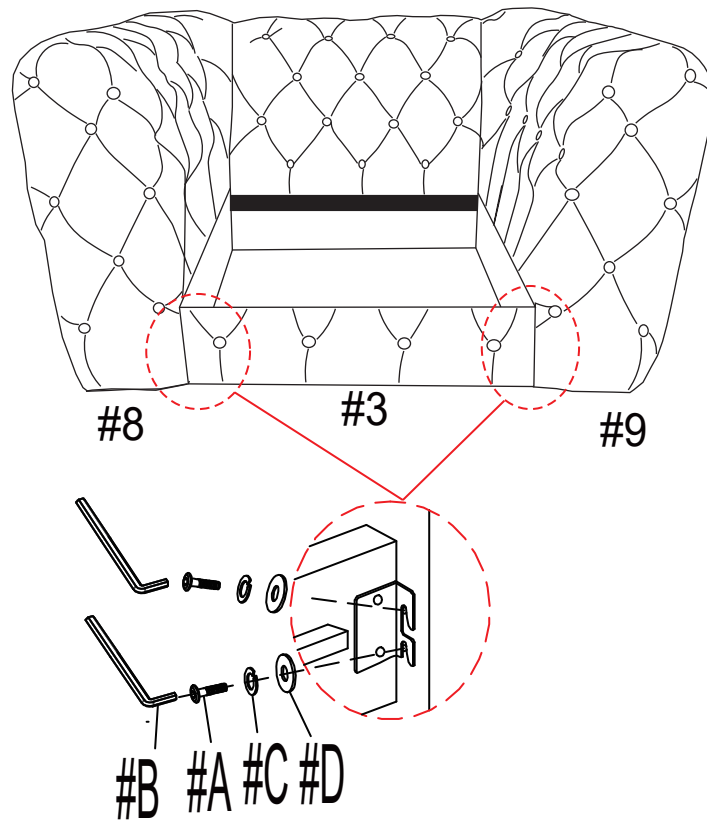

ASSEMBLY INSTRUCTIONS

PARTS

#1 1pc	#2 1pc	#3 1pc	#4 1pc	#5 1pc
				
BACKREST	RISER PLATE 555*555MM	FORMER BOARD	CUSHION	PILLOW
#6 4pcs	#7 2pcs	#8 1pc	#9 1pc	
				
LEG	SUPPORT LEG 30*30*255MM	LEFT ARM	RIGHT ARM	

HARDWARE

#A 12 pcs	#B 1 pc	#C 12 pcs	#D 12 pcs
			
BOLT 1-1/2" L	ALLEN KEY 4mm L	SPRING WASHER	FLAT WASHER 16mm

ASSEMBLY INSTRUCTIONS

STEP 1:

STEP 2:

ASSEMBLY INSTRUCTIONS

STEP3:

STEP4: