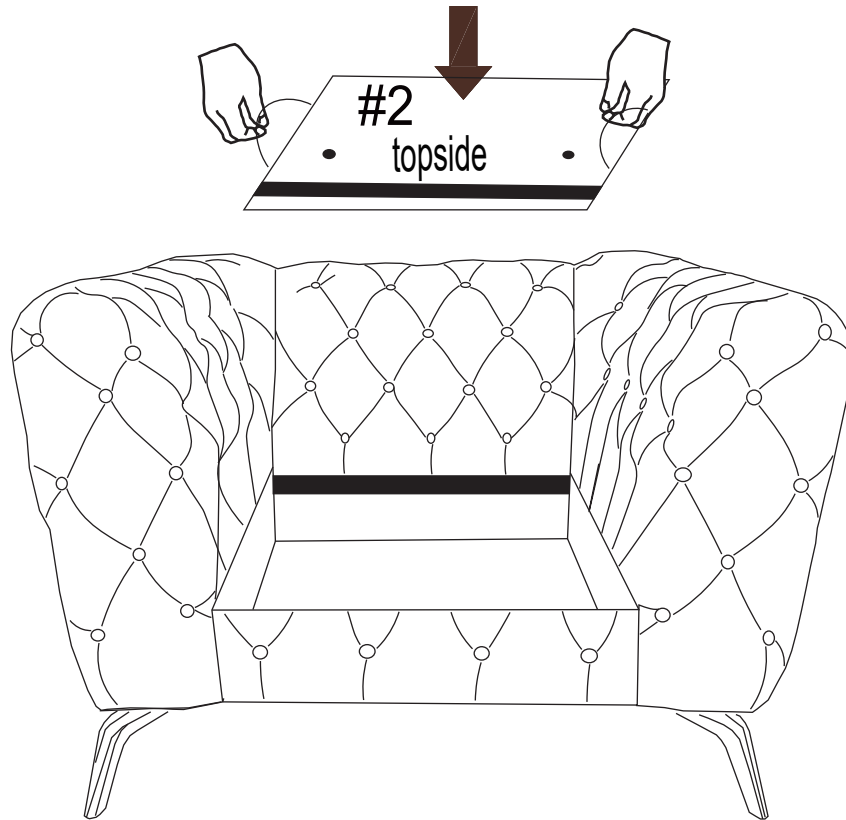

ASSEMBLY INSTRUCTIONS

STEP5: