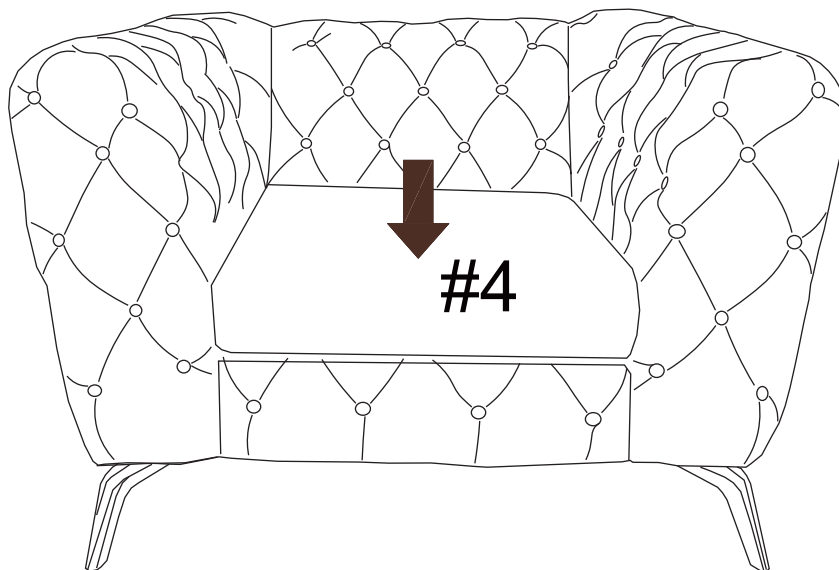

ASSEMBLY INSTRUCTIONS

STEP5:

STEP6: