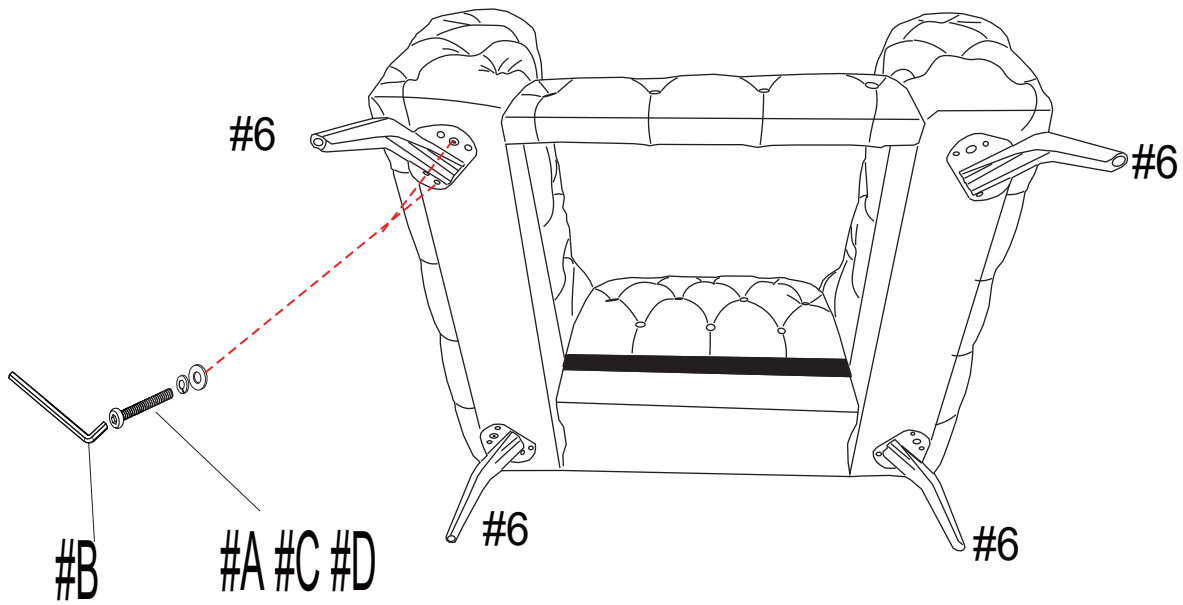

ASSEMBLY INSTRUCTIONS

PARTS

#1 1pc	#2 1pc	#3 1pc	#4 1pc	#5 1pc
				
BACKREST	RISER PLATE 555*555MM	FORMER BOARD	CUSHION	PILLOW
#6 4pcs	#7 2pcs	#8 1pc	#9 1pc	
				
LEG	SUPPORT LEG 30*30*255MM	LEFT ARM	RIGHT ARM	

HARDWARE

#A 12 pcs	#B 1 pc	#C 12 pcs	#D 12 pcs
			
BOLT 1-1/2" L	ALLEN KEY 4mm L	SPRING WASHER	FLAT WASHER 16mm

ASSEMBLY INSTRUCTIONS

STEP 1:

STEP 2:

ASSEMBLY INSTRUCTIONS

STEP3:

STEP4: