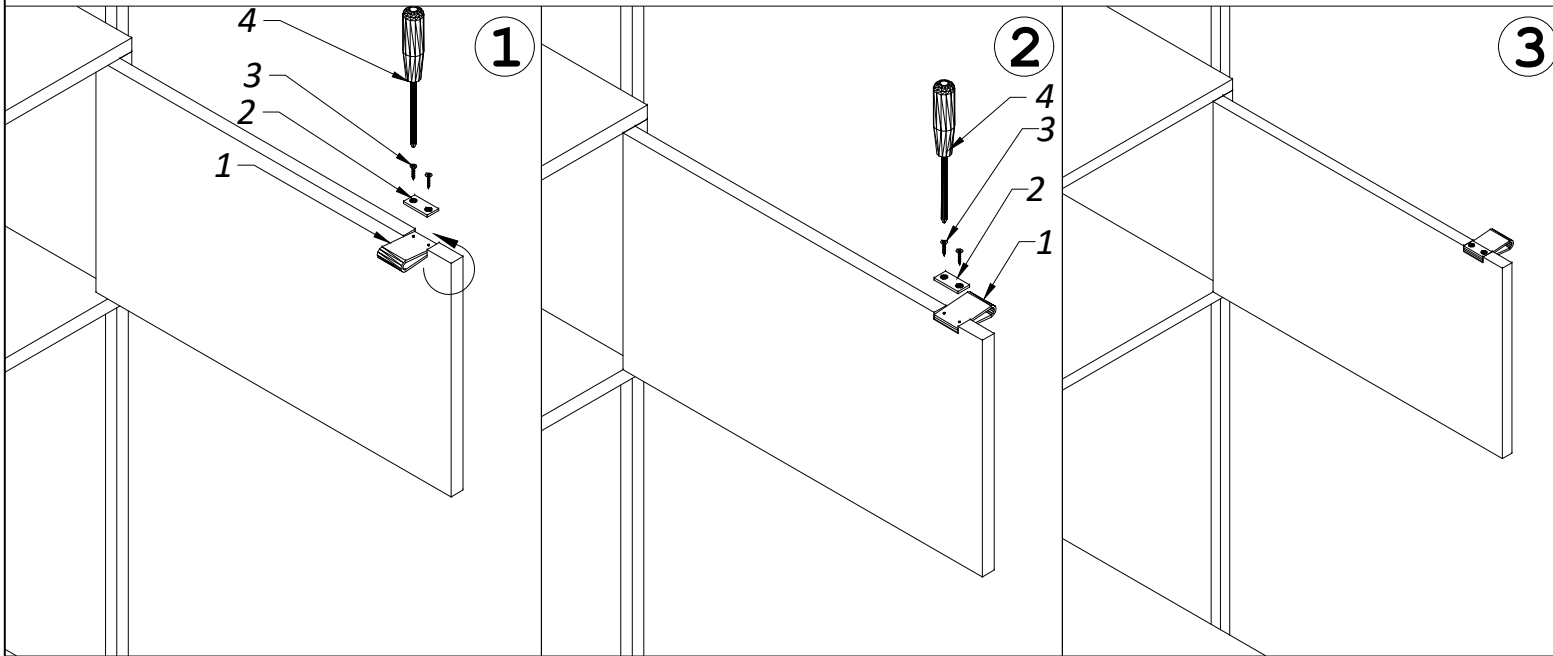

DOOR PULL ASSEMBLY INSTRUCTIONS

PARTS LIST

#	DESCRIPTION
1	LEATHER PULL
2	IRON PLATE
3	PHILLIPS SCREW 8x1
TOOL REQUIRED	
#	DESCRIPTION
4	PHILLIPS SCREW DRIVER NOT INCLUDED

NOTE:
LEATHER PULL IS
PRE ASSEMBLED

DRAWER PULL ASSEMBLY INSTRUCTIONS