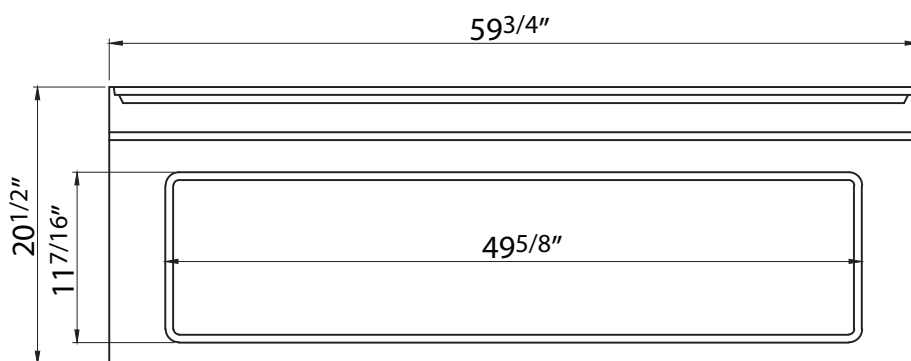

# DIMENSION DETAILS

### MODEL No.ZTV708-6032-R

(Front View)

(Side View)