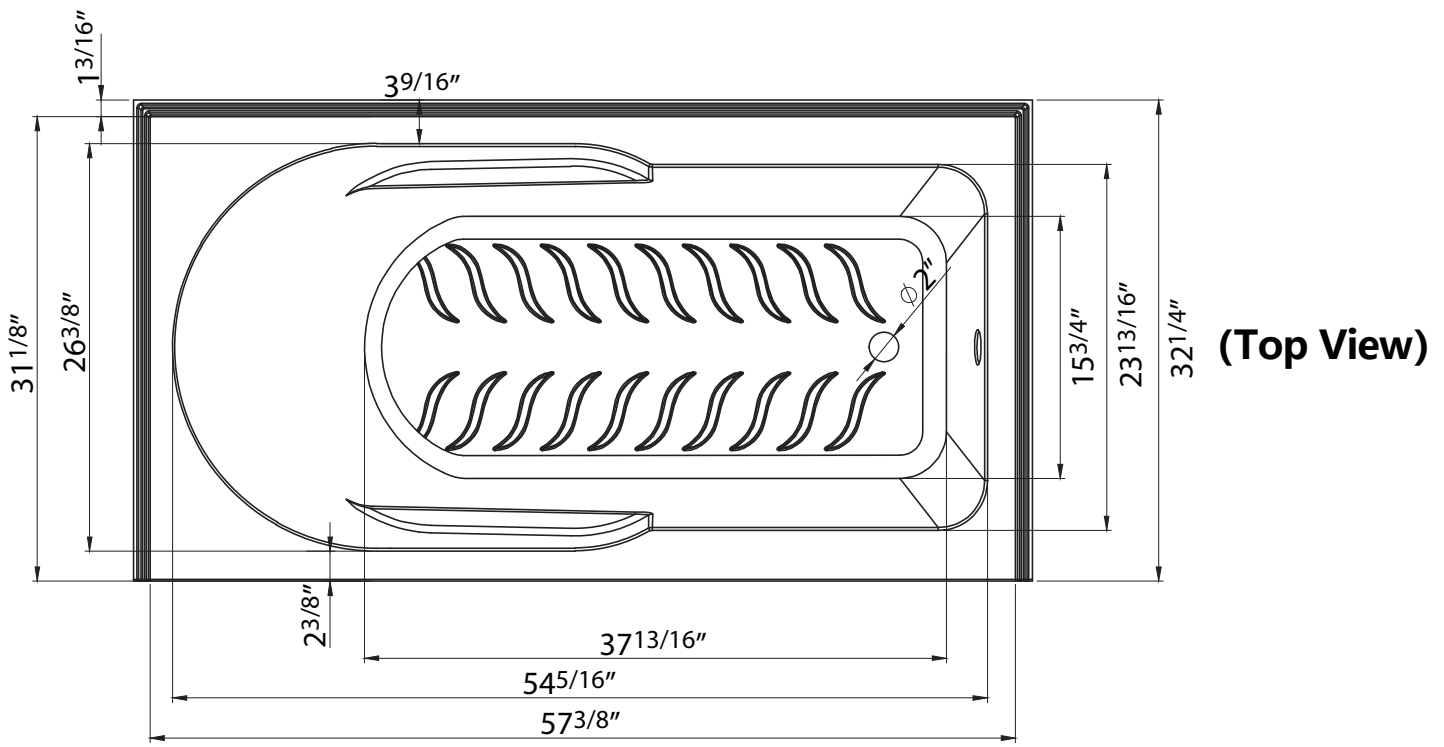

# DIMENSION DETAILS

### MODEL No.ZTV708-6032-R

(Front View)

(Side View)