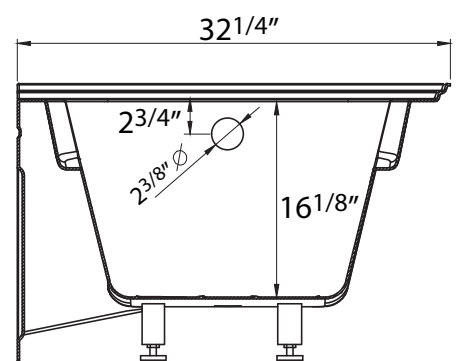

# DIMENSION DETAILS

### MODEL No.ZTV708-6032-R

(Front View)

(Side View)