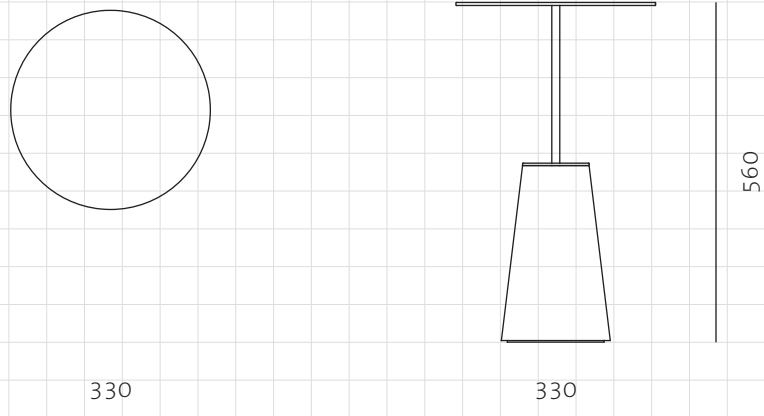

Bund Side Table H560

**CODE**

BU-T110-560

**DIMENSIONS**

C330 x H560mm

**NET WEIGHT**

18.0 kg

**ENVIRONMENT**

1 pcs/box

**Packaging**

**Measurement (mm)**

**Volume (cbm)**

**Gross Weight (kg)**

**FCL/LCL/AIR**

W425 x D425 x H750

0.14