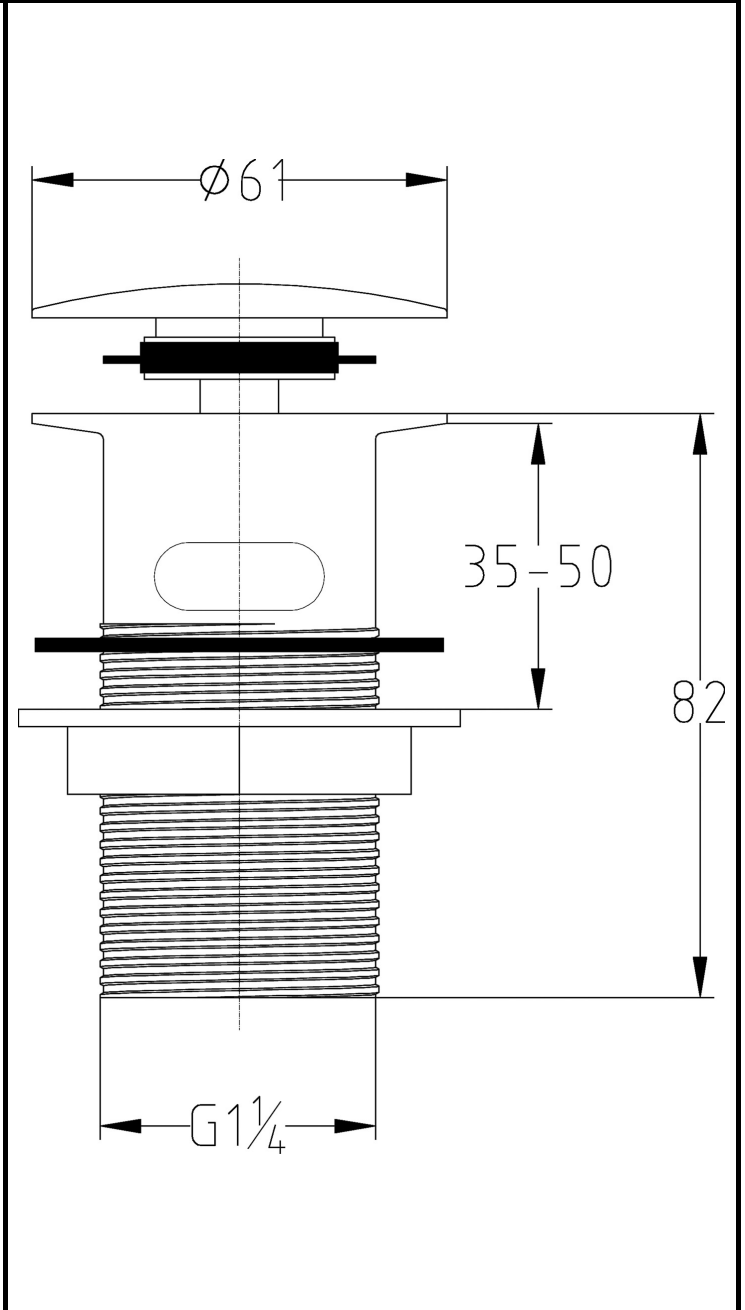

### PRODUCT DIMENSIONS

Height (mm)	Width (mm)	Length (mm)	Depth (mm)	Nett Wgt Kg
82	61		61	0.29

### PACKAGING DIMENSIONS

Height (mm)	Width (mm)	Depth (mm)	Gross Wgt Kg
100	65	65	0.29

### OUTER BOX DIMENSIONS (If Applicable)

Height (mm)	Width (mm)	Length (mm)	Depth (mm)	Gross Wgt Kg

### PRODUCT DETAILS

Country of Origin	China	CE Certification	N/A
Fitting Instruction	No	Colour/Finish	Chrome
Product Material	Brass	Product Diameter	61mm
Heating Element Wattage	Not Applicable	Connection Size	1 1/4"