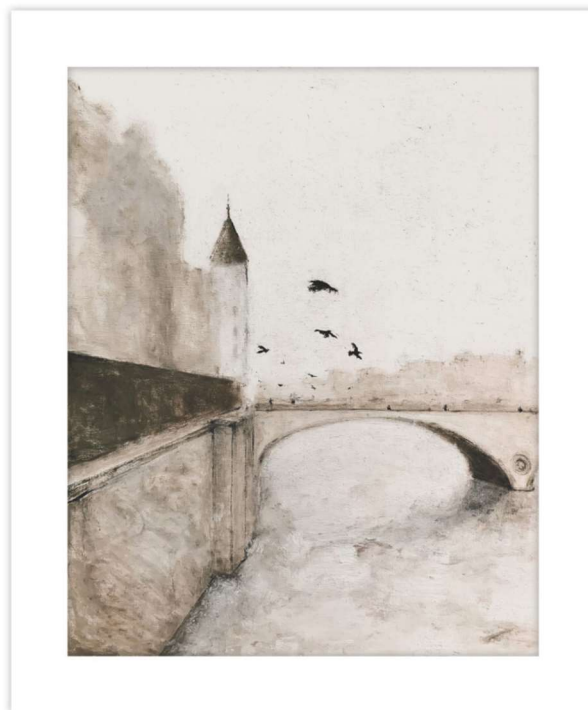

THEODORE ALEXANDER

England Moments 4

D3104S62065-5181

Wood Frame

Textured Paper

M5 - White Smooth + White Core Width:4"

F1360 - Antique Silver & Black Cap Frame - Width: 0.75

W 27½ x D 1¼ x H 32½ inches

Material(s):

Collection: Art by TA

Style: Modern / Formal Modern

Type: Décor / Wall Art