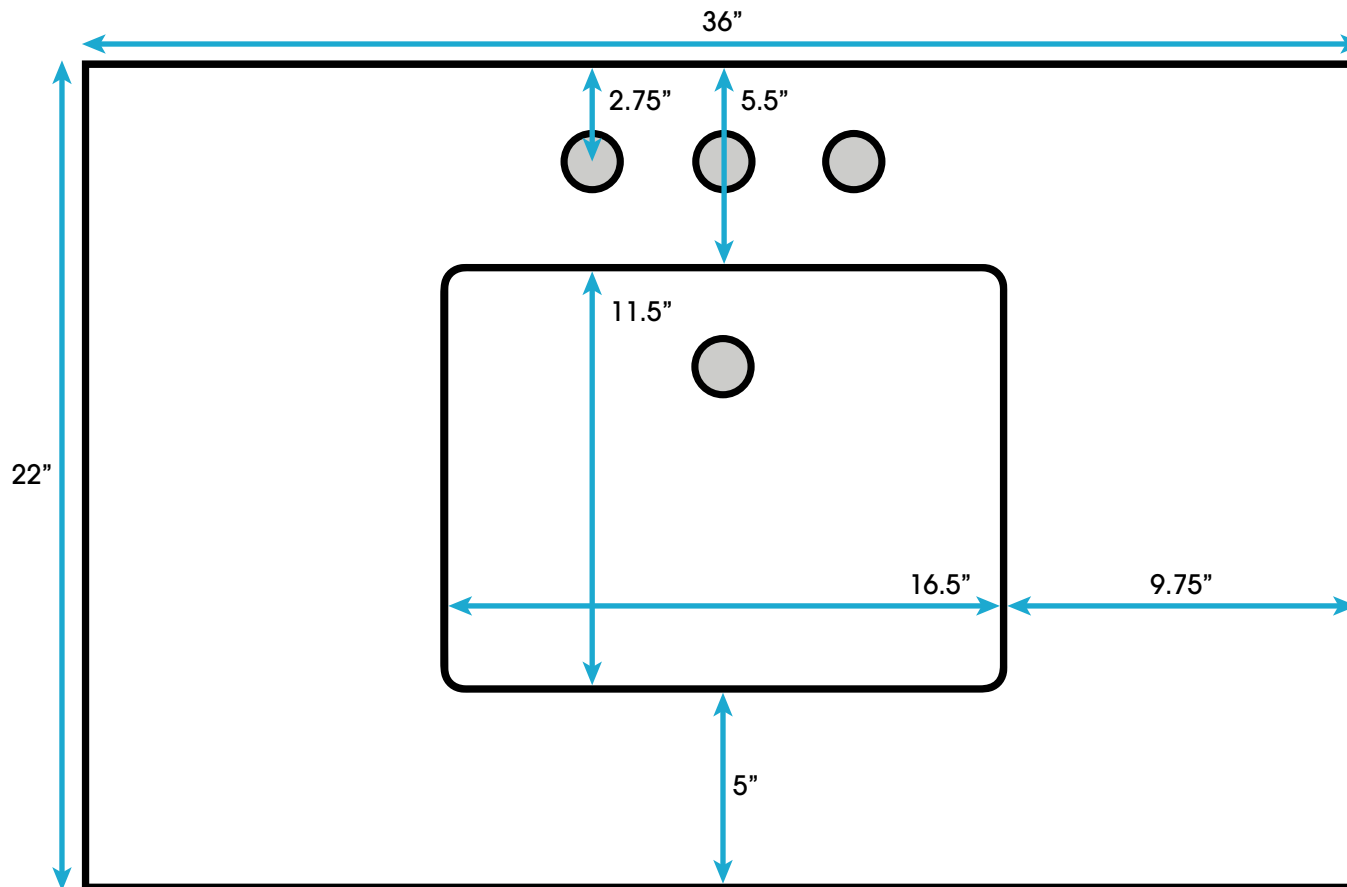

36-inch Bath Vanity (Top View)

**All measurements are approximate and rounded to the nearest quarter inch
Please allow for a slight margin of error**