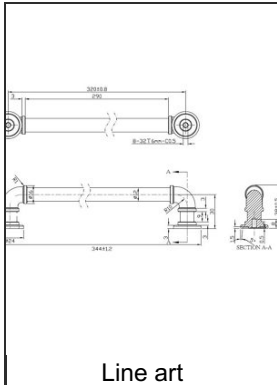

Length - Overall Dimensions 13 1/2 in*

TECHNICAL SPECIFICATIONS

Product №	BP2209320130
Pulls and Knobs Style	Eclectic
Material	Aluminum
Width - Overall Dimensions	15/16 in*
Screw/Nail	8/32 (Included)
Color Group	Yellow and Brass Group
Model	Rustic
Finish Number	130
Suggested Price	From \$15.00 to \$20.00
Projection - Overall Dimensions	1 1/2 in*

Expression Board - 99054

Product № 99054

Eclectic Aluminum Knob - 2209

Product № BP220936130

RELATED DOCUMENTS

Decorative hardware

Line art

DISCLAIMER