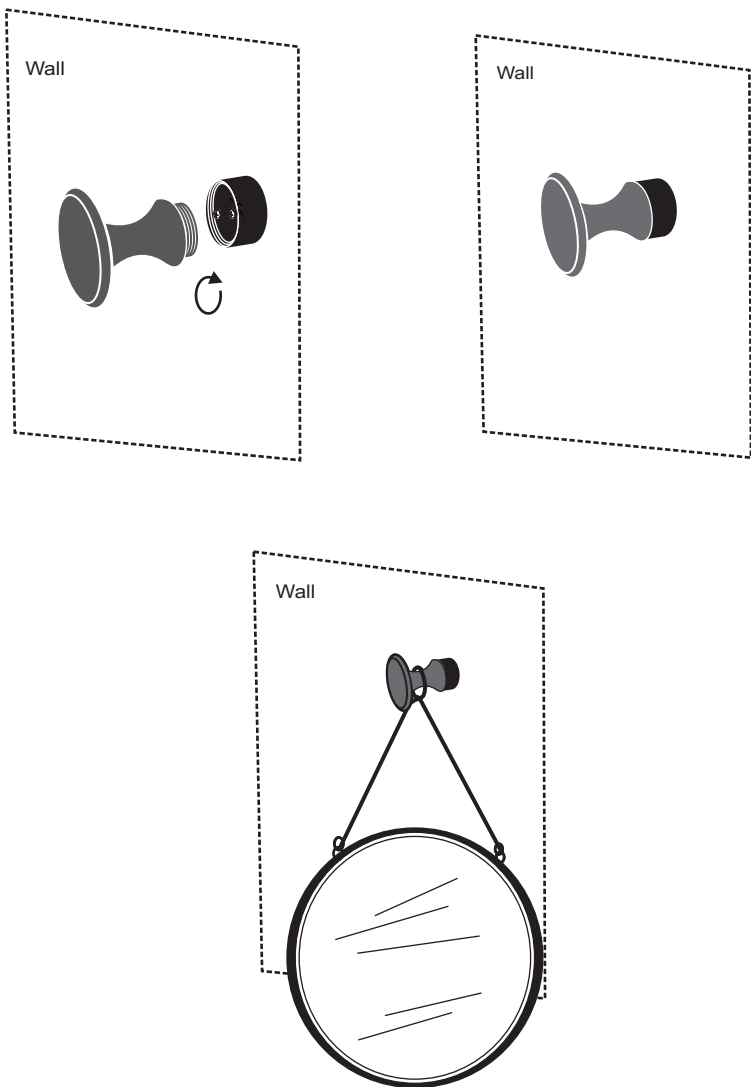

DESCRIPTION	PICTURE	QUANTITY
A		X 01
B		X 01
C		X 02
D		X 02
E		X 02

PREPARATION

Before beginning assembly of product, make sure all parts are present. Compare parts with package contents list and hardware contents list. If any part is missing or damaged, do not attempt to assemble the product. Estimated Assembly Time: 10 minutes.

3

Product Dimensions : 16"W X 1.5"D X 40"H