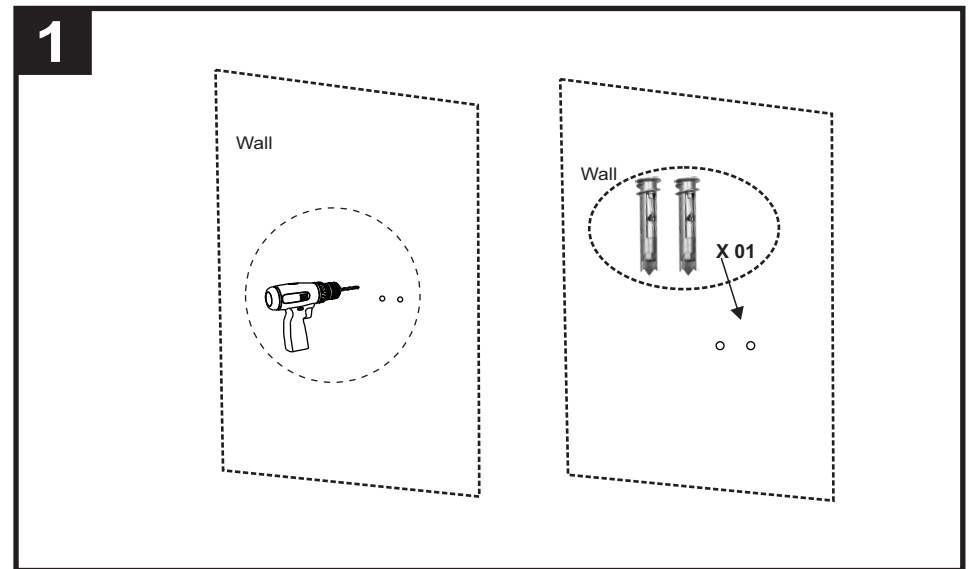

DESCRIPTION	PICTURE	QUANTITY
A		X 01
B		X 01
C		X 02
D		X 02
E		X 02

PREPARATION

Before beginning assembly of product, make sure all parts are present. Compare parts with package contents list and hardware contents list. If any part is missing or damaged, do not attempt to assemble the product. Estimated Assembly Time: 10 minutes.

3

Product Dimensions : 16"W X 1.5"D X 40"H