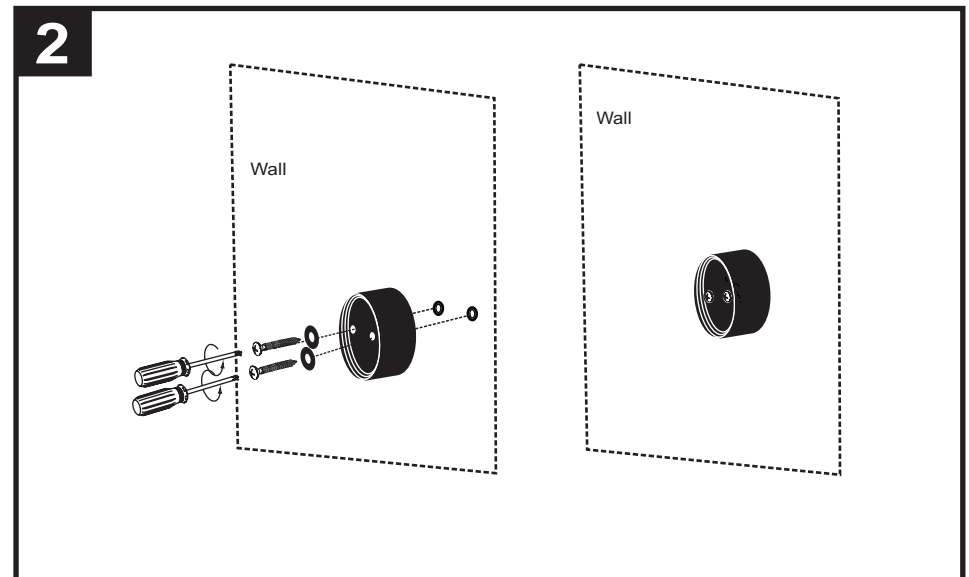

DESCRIPTION	PICTURE	QUANTITY
A		X 01
B		X 01
C		X 02
D		X 02
E		X 02

PREPARATION

Before beginning assembly of product, make sure all parts are present. Compare parts with package contents list and hardware contents list. If any part is missing or damaged, do not attempt to assemble the product. Estimated Assembly Time: 10 minutes.

3

Product Dimensions : 16"W X 1.5"D X 40"H