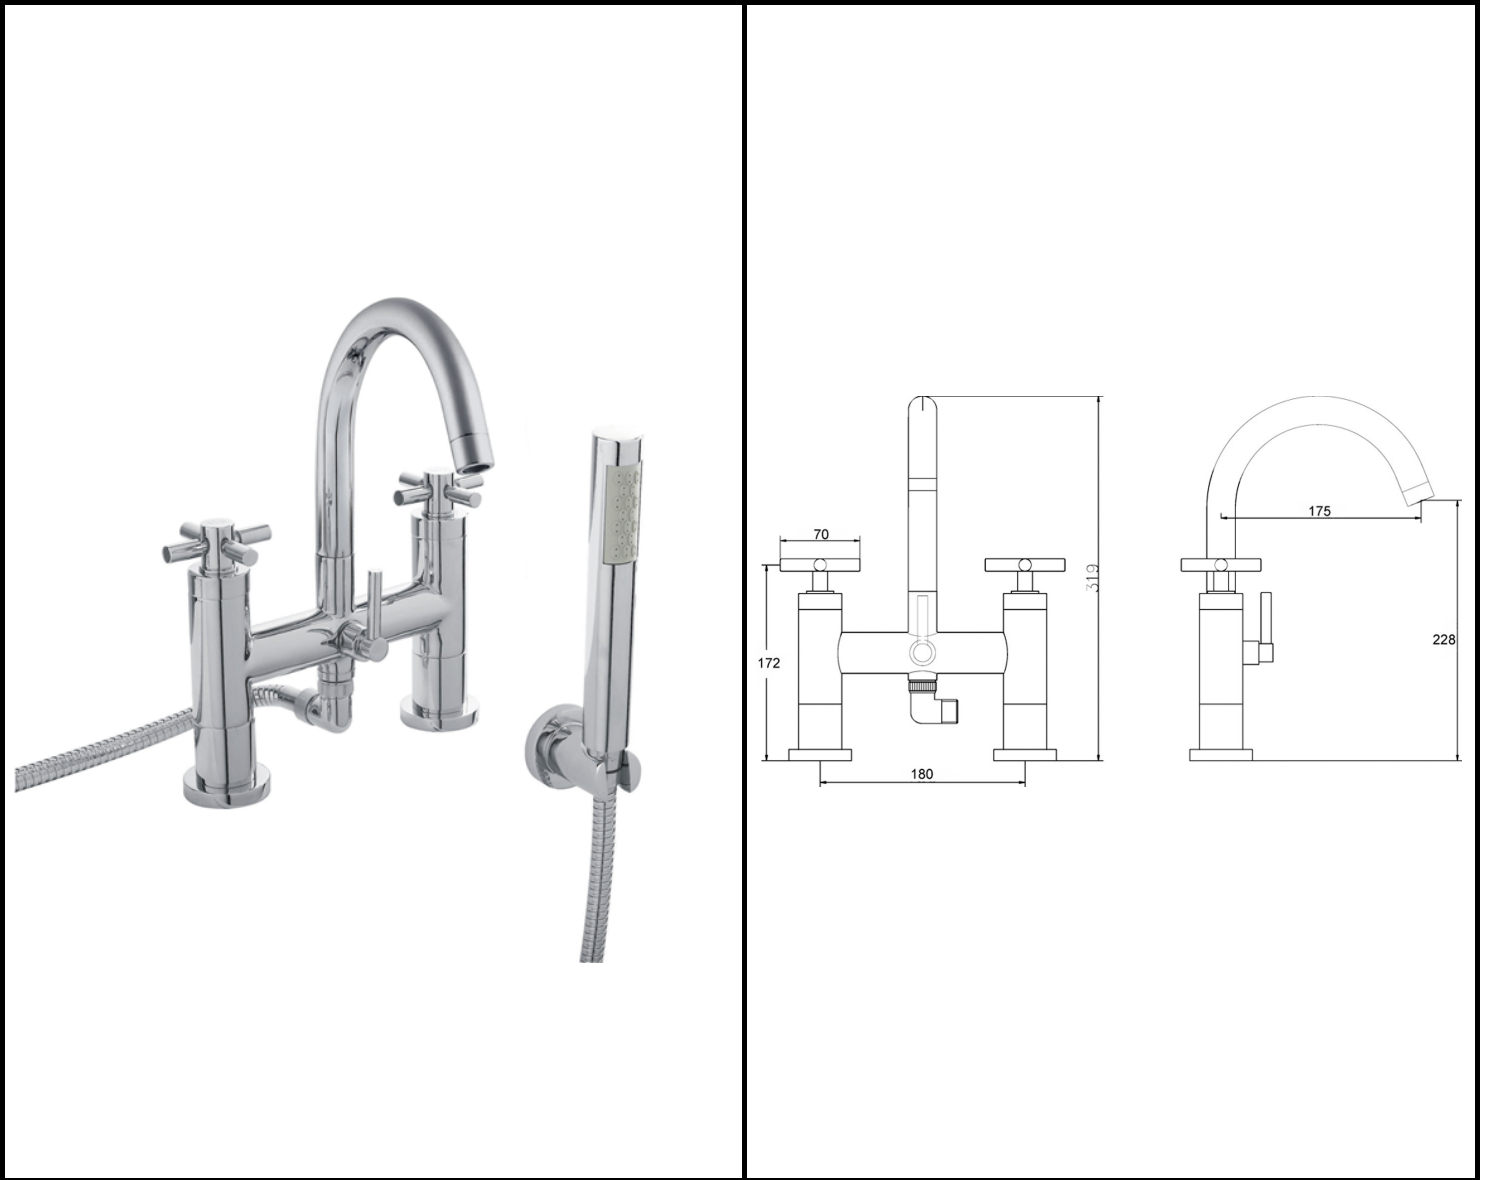

## CUSTOMER DATA SHEET - BRASSWARE

SALES CODE: TEX354

DESCRIPTION: Tec Crosshead Bsm

### PRODUCT DIMENSIONS

Height (mm)	Width (mm)	Depth (mm)	Length (mm)	Nett Wgt Kg
319	230	50		4.4

### PRODUCT DETAILS

Country of Origin	
Fitting Instruction	Yes
Product Material	Brass
Control Type	Manual
Waste Included	Waste Not Included
WRAS Approval	No Approval No. N/A
Operating Pressure (bar)	0.2
Valve/Cartridge Type	1/4 Turn Ceramic Disc

Colour/Finish	Chrome
Mount Type	Deck
Waste Type	Not Applicable
Flow Rates (Litres Per Min)	0.1 bar 7 0.5 bar 22 1 bar 29 2 bar 39 3 bar 44
Pipe Size	22 mm (3/4" Bsp)
Pipe Centres	N/A