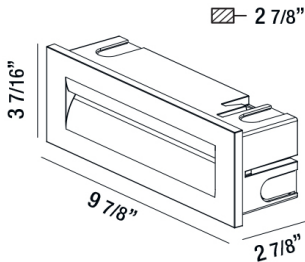

TECHNICAL DETAILS

Driver	:	Electronic Driver 120v 50/60hz

PROJECT INFORMATION

Job Name: Date: Type:

Comments: