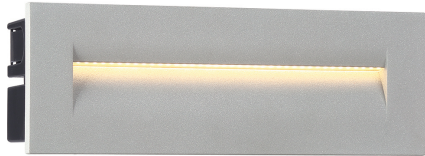

31576, 8.5W LED OUTDOOR IN-WALL

Product Details

Item No.	:	31576-017
Finish	:	Marine Grey
Length	:	9.88"
Width	:	2.88"
Height	:	3.44"
Max Extension	:	2.88"
Est. Weight	:	1.96 lbs
IP Rating	:	65
Approval	:	cETLus

BULB DETAILS

No. of Bulbs	:	1
Bulb Type	:	LED
Bulb Voltage	:	120V
Bulb Wattage	:	8.5W
Bulb Socket	:	LED
Input Voltage	:	120V
Dimmable	:	No
Lumens	:	190lm
Kelvin	:	3000K
CRI	:	80+
Bulb Included	:	Yes

Options Available

ITEM NO.	FINISH	SHADE
31576-017	Marine Grey	
31576-024	Graphite Grey	

TECHNICAL DETAILS

Driver	:	Electronic Driver 120v 50/60hz
--------	---	--------------------------------

PROJECT INFORMATION

Job Name: Date: Type: