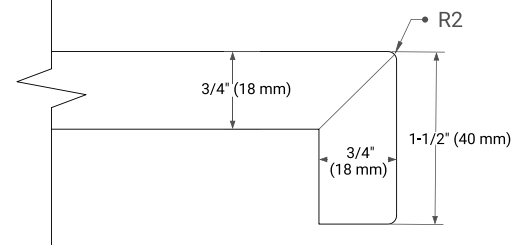

OVERALL DIMENSIONS

72.25" W x 22" D x 1.5" H

COUNTERTOP OPTIONS

Carrara White Quartz

FEATURES

- Solid countertop with mitered edges & seams
- Undermount white oval sink
- Pre-drilled for 8" widespread faucet

INCLUDED

- Countertop
- Matching Backsplash
- Oval Sinks

COUNTERTOP PLAN VIEW

EDGE SIDE VIEW

THREE DIMENSIONAL COUNTERTOP VIEW