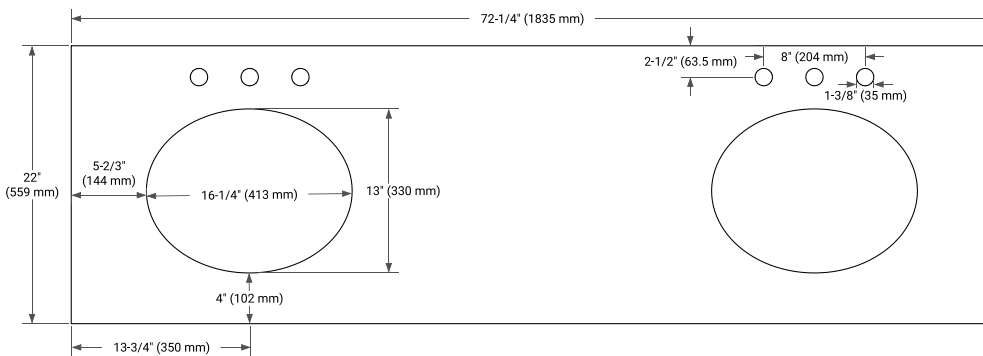

HEPBURN 72" DOUBLE SINK BASE CABINET

ARIEL

BASE CABINET DIMENSIONS

72" W x 21.5" D x 34.5" H

FEATURES

- Solid wood frame & plywood panels
- Dovetail drawers and joints
- Soft closing doors & drawers

HARDWARE FINISHES

OVERALL DIMENSIONS

72.25" W x 22" D x 1.5" H

COUNTERTOP OPTIONS

Carrara White Quartz

FEATURES

- Solid countertop with mitered edges & seams
- Undermount white oval sink
- Pre-drilled for 8" widespread faucet

INCLUDED

- Countertop
- Matching Backsplash
- Oval Sinks

COUNTERTOP PLAN VIEW

EDGE SIDE VIEW

THREE DIMENSIONAL COUNTERTOP VIEW