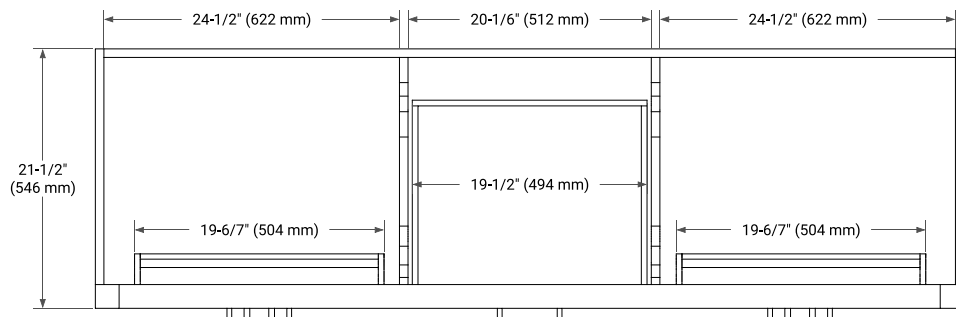

HEPBURN 72" DOUBLE SINK BASE CABINET

ARIEL

BASE CABINET DIMENSIONS

72" W x 21.5" D x 34.5" H

FEATURES

- Solid wood frame & plywood panels
- Dovetail drawers and joints
- Soft closing doors & drawers

HARDWARE FINISHES

Brushed Nickel Satin Brass Matte Black Polished Chrome

AVAILABLE COLORS

White Grey Midnight Blue White Oak

FRONT VIEW

SIDE VIEW

PLAN VIEW

72" DOUBLE OVAL SINK COUNTERTOP WITH 1.5 IN. THICKNESS

ARIEL

OVERALL DIMENSIONS

72.25" W x 22" D x 1.5" H

COUNTERTOP OPTIONS

Carrara White Quartz

FEATURES

- Solid countertop with mitered edges & seams
- Undermount white oval sink
- Pre-drilled for 8" widespread faucet

INCLUDED

- Countertop
- Matching Backsplash
- Oval Sinks

COUNTERTOP PLAN VIEW

EDGE SIDE VIEW

THREE DIMENSIONAL COUNTERTOP VIEW