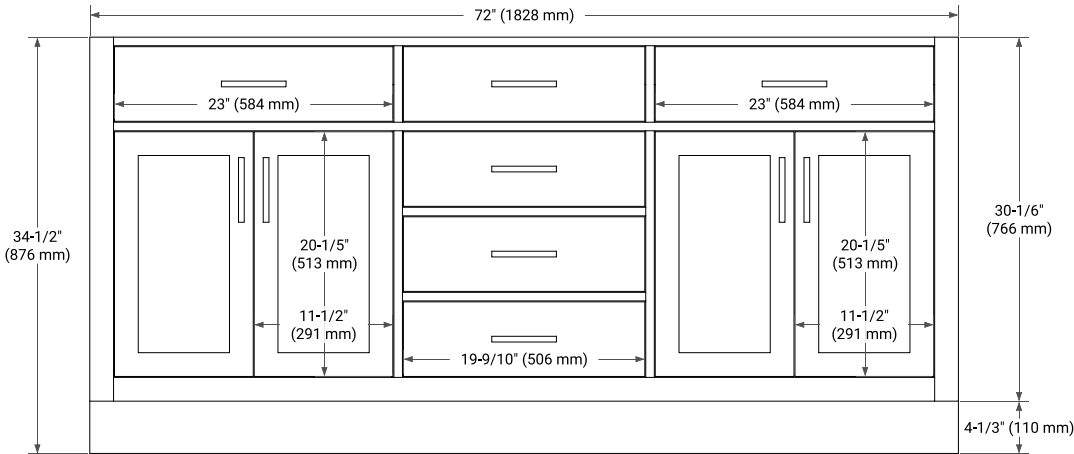

HEPBURN 72" DOUBLE SINK BASE CABINET

ARIEL

BASE CABINET DIMENSIONS

72" W x 21.5" D x 34.5" H

FEATURES

- Solid wood frame & plywood panels
- Dovetail drawers and joints
- Soft closing doors & drawers

HARDWARE FINISHES

Brushed Nickel Satin Brass Matte Black Polished Chrome

AVAILABLE COLORS

White Grey Midnight Blue White Oak

FRONT VIEW

SIDE VIEW

PLAN VIEW

72" DOUBLE OVAL SINK COUNTERTOP WITH 1.5 IN. THICKNESS

ARIEL

OVERALL DIMENSIONS

72.25" W x 22" D x 1.5" H

COUNTERTOP OPTIONS

Carrara White Quartz

FEATURES

- Solid countertop with mitered edges & seams
- Undermount white oval sink
- Pre-drilled for 8" widespread faucet

INCLUDED

- Countertop
- Matching Backsplash
- Oval Sinks

COUNTERTOP PLAN VIEW

EDGE SIDE VIEW

THREE DIMENSIONAL COUNTERTOP VIEW