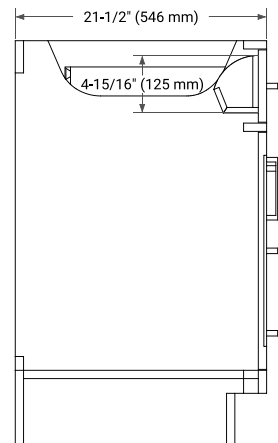

HEPBURN 72" DOUBLE SINK BASE CABINET

ARIEL

BASE CABINET DIMENSIONS

72" W x 21.5" D x 34.5" H

FEATURES

- Solid wood frame & plywood panels
- Dovetail drawers and joints
- Soft closing doors & drawers

HARDWARE FINISHES

Brushed Nickel Satin Brass Matte Black Polished Chrome

AVAILABLE COLORS

White Grey Midnight Blue White Oak

FRONT VIEW

SIDE VIEW

PLAN VIEW

72" DOUBLE OVAL SINK COUNTERTOP WITH 1.5 IN. THICKNESS

ARIEL

OVERALL DIMENSIONS

72.25" W x 22" D x 1.5" H

COUNTERTOP OPTIONS

Carrara White Quartz

FEATURES

- Solid countertop with mitered edges & seams
- Undermount white oval sink
- Pre-drilled for 8" widespread faucet

INCLUDED

- Countertop
- Matching Backsplash
- Oval Sinks

COUNTERTOP PLAN VIEW

EDGE SIDE VIEW

THREE DIMENSIONAL COUNTERTOP VIEW