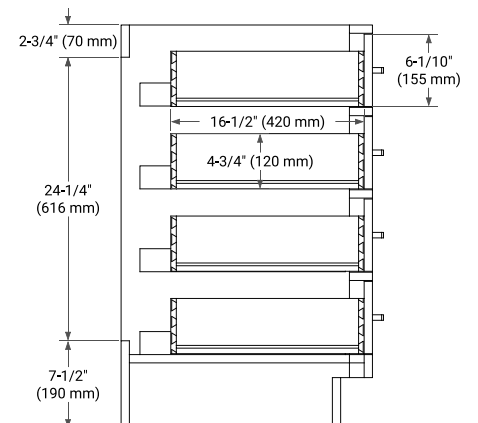

HEPBURN 72" DOUBLE SINK BASE CABINET

ARIEL

BASE CABINET DIMENSIONS

72" W x 21.5" D x 34.5" H

FEATURES

- Solid wood frame & plywood panels
- Dovetail drawers and joints
- Soft closing doors & drawers

HARDWARE FINISHES

Brushed Nickel Satin Brass Matte Black Polished Chrome

AVAILABLE COLORS

White Grey Midnight Blue White Oak

FRONT VIEW

SIDE VIEW

PLAN VIEW

72" DOUBLE OVAL SINK COUNTERTOP WITH 1.5 IN. THICKNESS

ARIEL

OVERALL DIMENSIONS

72.25" W x 22" D x 1.5" H

COUNTERTOP OPTIONS

Carrara White Quartz

FEATURES

- Solid countertop with mitered edges & seams
- Undermount white oval sink
- Pre-drilled for 8" widespread faucet

INCLUDED

- Countertop
- Matching Backsplash
- Oval Sinks

COUNTERTOP PLAN VIEW

EDGE SIDE VIEW

THREE DIMENSIONAL COUNTERTOP VIEW