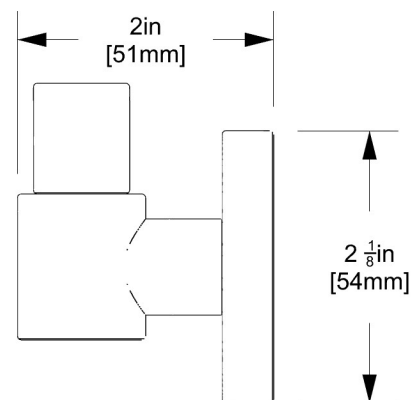

### DIMENSIONS

Backed by our lifetime warranty, you can trust our products to always exceed your expectations and live up to their name.

1550 Factor Ave. San Leandro, CA 94577  
Phone #: 800.227.5640  
Email: [cs@gatcoinc.com](mailto:cs@gatcoinc.com)