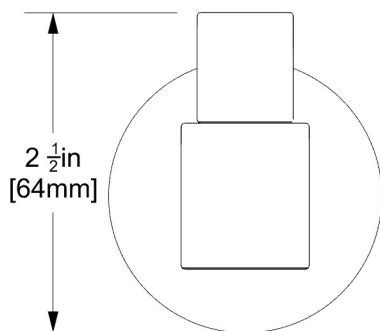

### DIMENSIONS

Backed by our lifetime warranty, you can trust our products to always exceed your expectations and live up to their name.

1550 Factor Ave. San Leandro, CA 94577  
Phone #: 800.227.5640  
Email: [cs@gatcoinc.com](mailto:cs@gatcoinc.com)