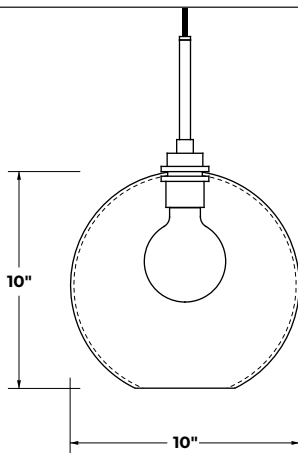

SOLITAIRE PENDANT

ITEM NO. PEN-SOL	DESIGNER JEREMY PYLES	DATE 2003	SERIES SILICA

Our best-seller, the Solitaire, embraces the forever classic spherical silhouette while being illuminated by a micro-filament LED bulb at its core. With several colors to choose from and so many potential uses, the Solitaire is appealing on its own and even more so in a cluster. The Solitaire is paired with a premium Luxe Cord Set, available in three metal finishes.

MATERIAL

Hand-blown glass

ELECTRICAL & HARDWARE

4' (1.22 M) or 24' (7.32 M) cord lengths available. Can be cut on site.

CEILING CANOPY

Available in five premium finishes: Graphite, Satin Brass, Polished Nickel, Matte White, and Brushed Nickel

LAMPING OPTIONS

See product page for all lamping options, including voltage, wattage, and lumens.

LEAD TIME

Generally in stock (in limited quantities) and ships within 7-10 days

DIMENSIONS

10" (25.4 CM) diameter

PRODUCT PAGE

store.nichemodern.com/products/solitaire-modern-pendant-light

UL/CUL/CE LISTED UPON REQUEST

FEATURED IN PHOTO

HANDMADE CRYSTAL GLASS SHADE

Polished Nickel Luxe Cord Set and LED G30 Quad Loop Bulb

GLASS COLOR OPTIONS