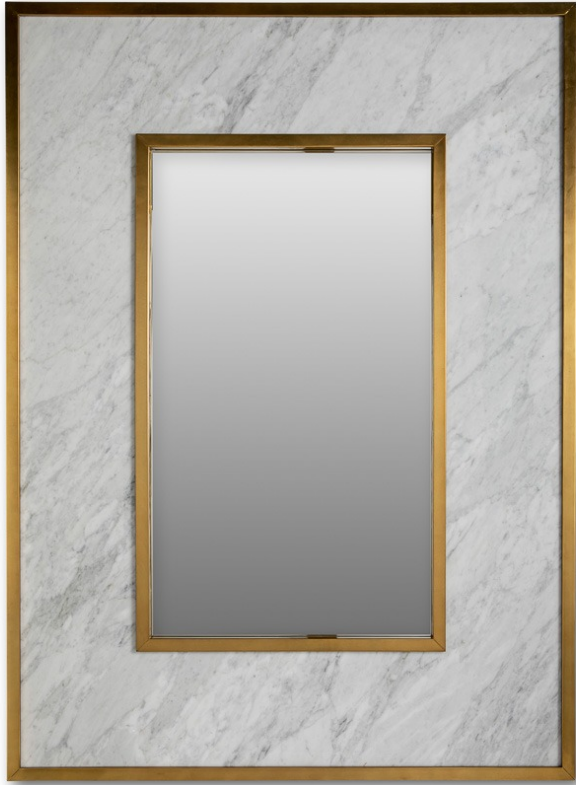

RICHARD MIRROR

Finish Options: Black Limed Ash or White
Honed Carrara Marble with Aged Brass
Detail

Dimensions: 43.5W x 2D x 59H
Mirror Inset: 21.5W x 39.5H

SKU: RICHAR.MI