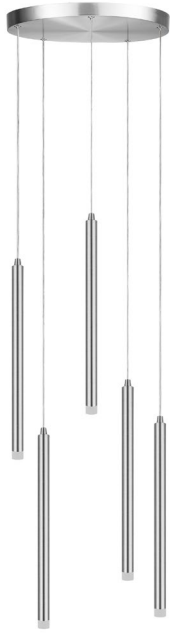

SNY-1815LEDP-PC - Sanya 15W Pendant, PC

#CONNECT!

Height	18"
Width/Length	24"
Depth	24"
Weight	7 lbs

Body Material	Metal
Finish/Color	Polished Chrome
Type of Finish	Electroplated

Light Qty	5
Light Base	DC LED
Light Max Watt	3
Light Inc	Yes
Light Lumens	1125(Initial) 500(Delivered)
Light CRI	90+
Light CCT	3000K
Light Life	30000 Hours

Dimmable	Dimmable
LED Compatible	Integrated LED
Total Wattage	15W

Second Material	Acrylic
Second Finish/Color	White
Second Type of Finish	Frosted

Rated For	Damp
Voltage	120V

Approval	cUL or equivalent
Warranty	3 Year Limited
Install Position	Ceiling

Extension Length	72
-------------------------	----

Date:	Notes:
Fixture Type:	
Job Name:	

Lighting | LED | Shades | Custom Designs

www.dainolite.com | 1-888-564-1262 | dainolite@dainolite.com

TORONTO | BUFFALO