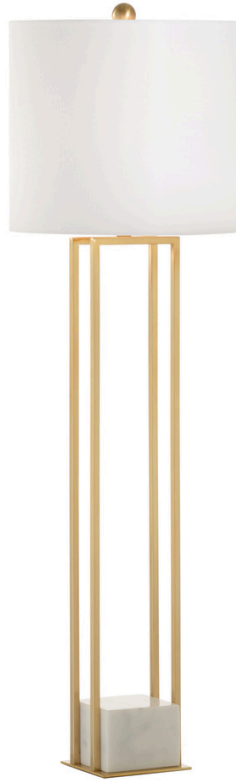

# WILDWOOD CHELSEA HOUSE

## 70141 • Tower Buffet Lamp

37h x 4.75w x 4.75d  
Metal  
Brass/Natural White

*LAMP*