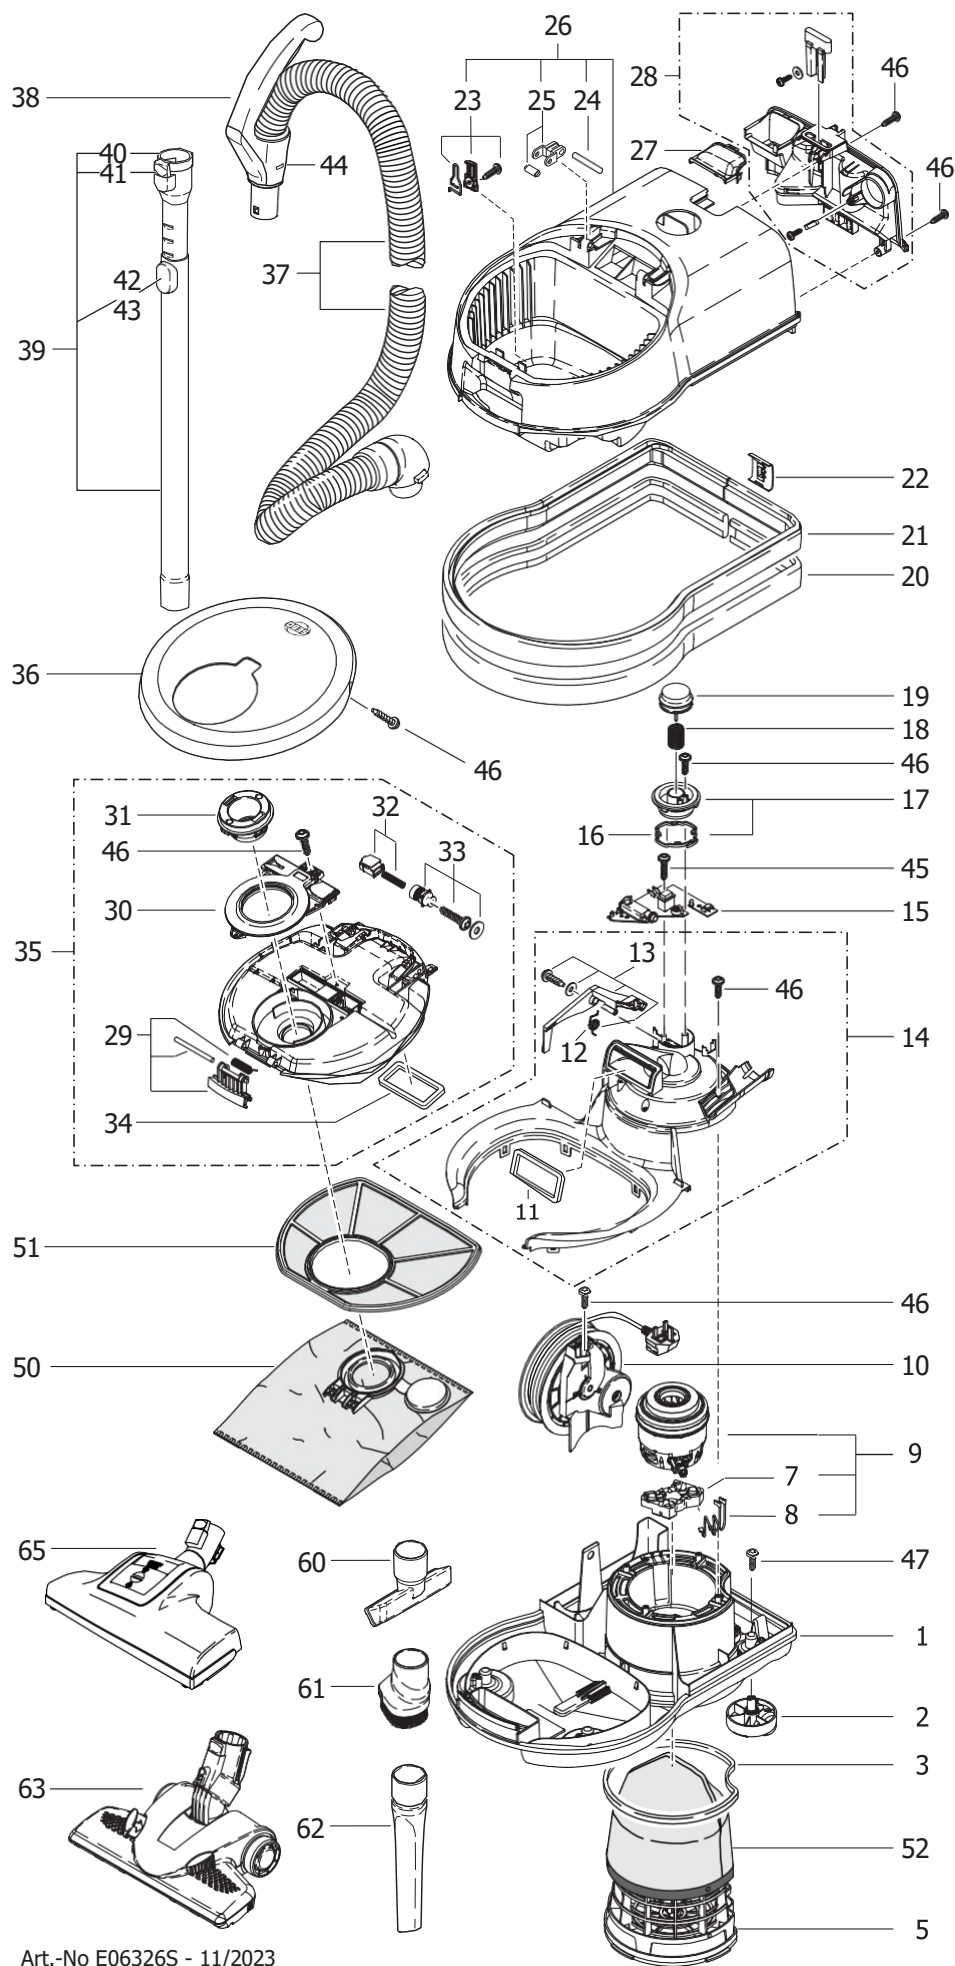

This Information is intended for Europe (230V / 240V) only and cannot be applied for North America!

Parts Diagram

SEBO Airbelt D2 Komfort ePower

Pos.	Art.-No.	Description
1	8001DBER	Bottom casing, dark blue
2	8086GS	Castor, complete
3	8065ER	Exhaust filter seal
5	8084ER	Filter holder
7	8045ER	Motor support
8	8090ER	Internal cable set
9	8172ER	Vacuum motor 220-240V
10	665612E	Cable rewind unit 12m GB-plug
11	8009	Motor inlet seal
12	8098ER	Rewind lever spring
13	8036ER	Rewind lever, complete
14	8085ER	Motor cover, complete
15	8101ER	Printed Circuit board, D
16	8058ER	Retaining ring
17	8038ER1	Power display overprinted (incl. pos. 16)
18	8057	Spring
19	8202GS	Power knob
20	6047ER01	Airbelt, charcoal grey (incl. pos. 22)
21	8033UL	Foam bumper
22	8034GS	Air Belt clip
23	8140ER	Filter bag spring
24	6750ER	Cover Axle
25	8052ER	Cover Hinge
26	8003DBER	Top casing, dark blue
27	8059GS	Cable entry
28	8010TIER	Attachment holder
29	8114ER	Cover release
30	8129GS	Cover insert (700-890W)
31	8078GS	Hose neck
32	7020ER	Bag indicator
33	8127ER	Bag indicator adjuster
34	8130	Cover seal
35	8051ER1	Inside cover D1-D3, cpl. (700-890W)
36	8005DBER	Cover, dark blue
37	8169GS	Hose with end couplings (incl. pos. 38)
38	6300GS	Handle grip, complete
39	6237ER	Telescopic tube stainless steel
40	1736GS	Fitting neck
41	6480ER	Release button set
42	6425ER	Sliding knob
43	6238ER	Lock heel kit
44	6303GS	Retaining ring
45	01000	Screw 2,9x16
46	01036	Screw 4 x14
47	0102	Screw 3,9x13
50	8120ER	Vacuum bags (Box of 8)
51	8191ER	Micro filter box
52	8026ER	Hospital Grade Filter
60	8142GS	Upholstery nozzle
61	8146GS	Dusting brush
62	8066GS	Crevice nozzle
63	7260GS	SEBO Combination head
	7248ER	Brush strip set for SEBO KOMBI
65	8365GS	Floor Turbo Brush TT-C