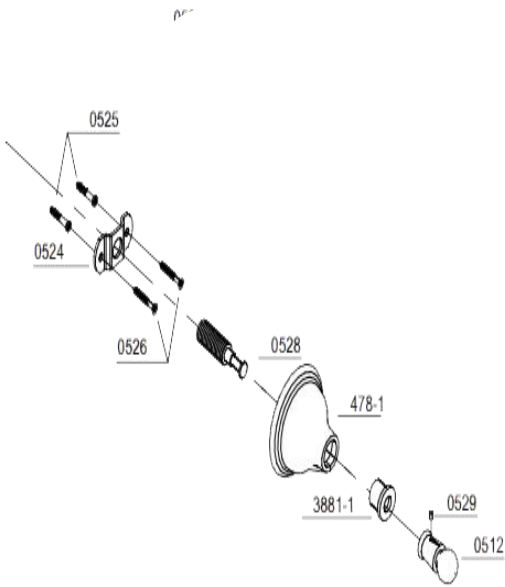

St. Lawrence Traditional Wall Mounted Robe Hook with Escutcheon and Solid Brass

GUARANTEE & AFTERCARE

When installing or using tools, take care to avoid damaging the finish or fitting. Clean regularly with a soft damp cloth only to maintain appearance; avoid abrasive cleaners or detergents as they may cause surface damage. The company guarantees against faulty materials or manufacturing, excluding serviceable parts, if installed, cared for, and used according to our instructions.

COMPONENTS LIST

BILL OF MATERIAL				
ITEM	PT/ASSY	DESCRIPTION	TYPE	QTY
1	0525	Tile Anchor	ASSEMBLY	2
2	0524	Mounting Bracket	ASSEMBLY	2
3	0526	Screw	ASSEMBLY	1
4	0528	ASM	ASSEMBLY	1
5	478-1	Handle Escutcheon	ASSEMBLY	1
6	3881-1	Escutcheon Bonnet	ASSEMBLY	1
7	0529	Final Robe Hook	ASSEMBLY	2
8	0512	Post	ASSEMBLY	2