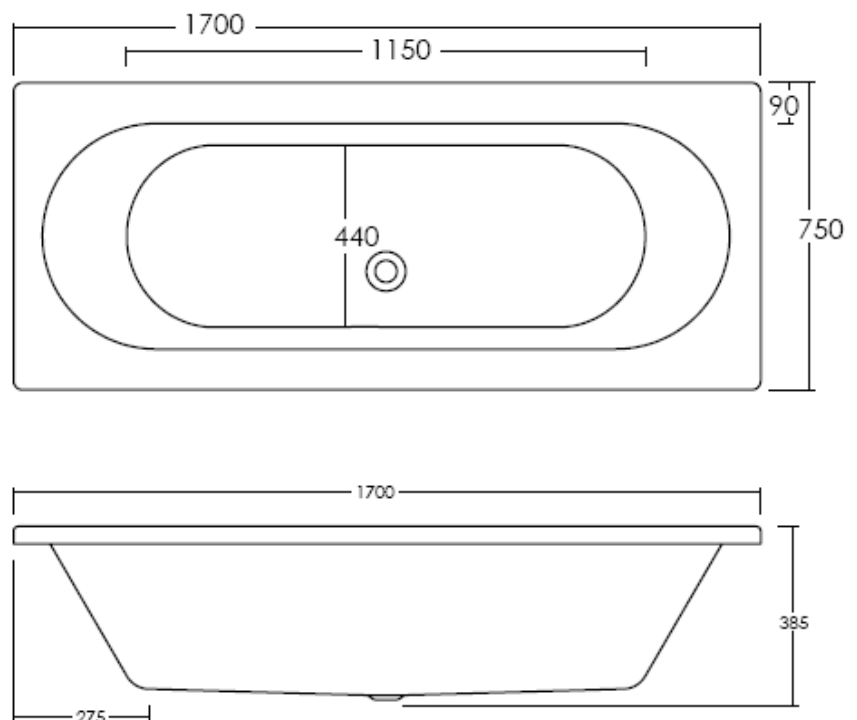

OTLEY DOUBLE ENDED BATH

Barcode	5055369006663
Product Code	NBA510
Finishes	WHITE LUCITE ACRYLIC
Product Type	BATH
Displaced capacity	110 litres (capacity to overflow less 70 litres)

Guarantee & Aftercare

- ◆ BS43035: Part 1 : 1989 baths for domestic purposes made of acrylic.
- ◆ BS EN 232: 2003: baths connecting dimensions
- ◆ BS EN 198
- ◆ Supplied with leg set
- ◆ Waste & overflow sold separately

CUSTOMER CARE: