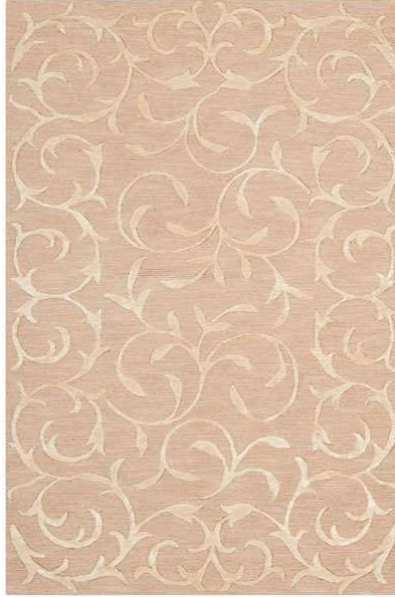

SAFAVIEH

Rug TB422K

Tibetan Rug Collection
Color: Beige

Rug Details

Make any room stand out with this beautiful rug from the artisans at Safavieh. Warm hues of earth tones play off each other to produce an heirloom-quality piece with a luxuriously rich surface.

Sizes Available

SKU	Size	Shape
TB422K-10	10' 0" x 14' 0"	Large Rectangle (7'x9' - 10'x14')
TB422K-2	2' 0" x 3' 0"	Accent (under 3' X 5')
TB422K-210	2' 6" x 10' 0"	Runner
TB422K-212	2' 6" x 12' 0"	Runner
TB422K-3	3' 0" x 5' 0"	Small Rectangle (3'x5' - 4'x6')
TB422K-4	4' 0" x 6' 0"	Small Rectangle (3'x5' - 4'x6')
TB422K-5	5' x 7' 6"	Medium Rectangle (5'x8' - 6'x9')
TB422K-6	6' 0" x 9' 0"	Medium Rectangle (5'x8' - 6'x9')
TB422K-6R	6' 0" x 6' 0"	Round
TB422K-8	8' 0" x 10' 0"	Large Rectangle (7'x9' - 10'x14')
TB422K-8R	8' 0" x 8' 0"	Round
TB422K-9	9' 0" x 12' 0"	Large Rectangle (7'x9' - 10'x14')
TB422K-CNR	1' 6" x 2'	Corner Sample