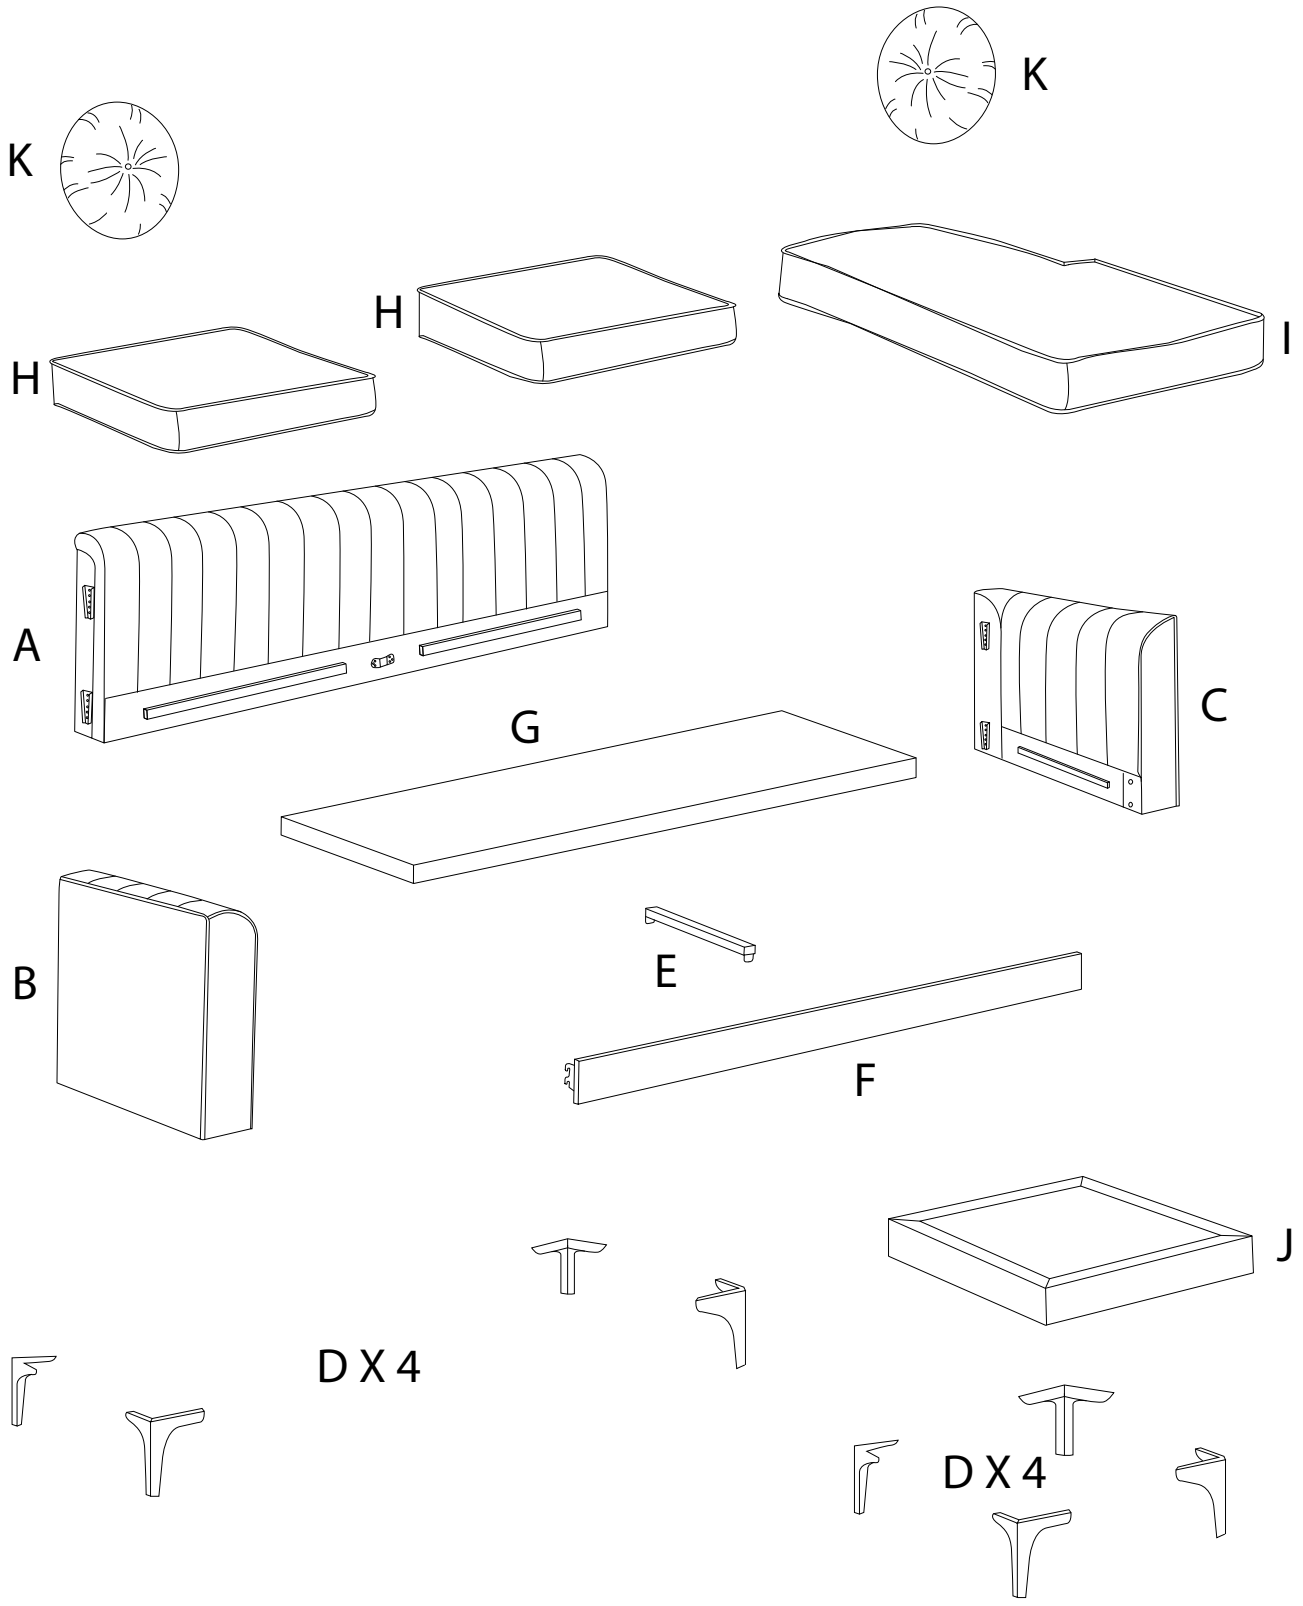

Diagram illustrating assembly instructions and safety warnings:

- Warning 1:** A warning triangle with an exclamation mark is positioned above a box containing:
 - A circular icon showing an L-shaped metal bracket.
 - An icon of a power drill with a diagonal line through it, indicating that a power drill should not be used.
- Warning 2:** A warning triangle with an exclamation mark is positioned above a box containing:
 - A circular icon showing a rectangular block being placed on a textured surface.
 - An icon of a rectangular block with a diagonal line through it, indicating that the block should not be placed on a soft or uneven surface.
- Time:** A clock icon with the text "40'" below it, indicating an estimated assembly time of 40 minutes.
- Person:** An icon of a person with the text "1" below it, indicating that one person is required for assembly.

F

x 1

G

x 1

H

x 2

I

x 1