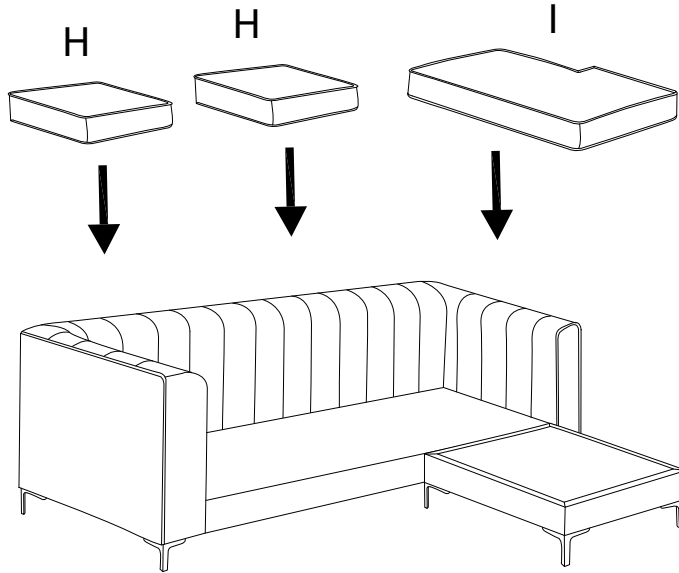

Diagram illustrating assembly instructions and safety warnings:

- Warning 1:** A warning triangle with an exclamation mark is positioned above a box containing:
 - A circular icon showing an L-shaped metal bracket.
 - An icon of a power drill with a diagonal line through it, indicating that a power drill should not be used.
- Warning 2:** A warning triangle with an exclamation mark is positioned above a box containing:
 - A circular icon showing a rectangular block being placed on a textured surface.
 - An icon of a rectangular block with a diagonal line through it, indicating that the block should not be placed on a soft or uneven surface.
- Time:** A clock icon with the text "40'" below it, indicating an estimated assembly time of 40 minutes.
- Person:** An icon of a person with the text "1" below it, indicating that one person is required for assembly.

L

x 1

3

E

x 1

4

5

6

D	J	L	M	N
				
x4	x1	x1	x8	x8

7

8

9

!