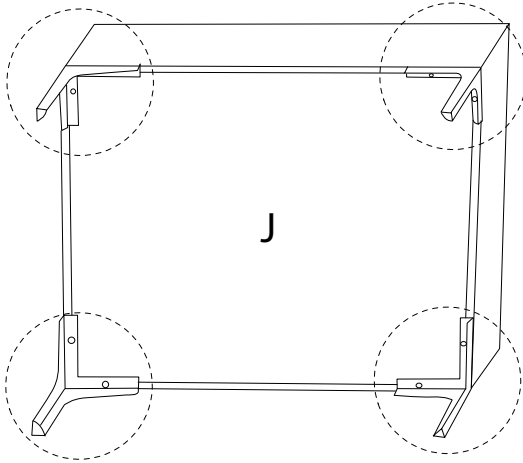

6

D	J	L	M	N
x4	x1	x1	x8	x8