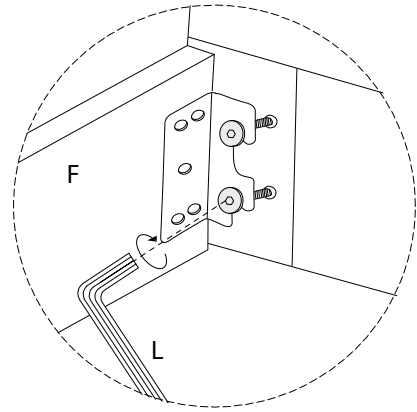

Diagram illustrating assembly instructions and safety warnings:

- Warning 1:** A warning triangle with an exclamation mark is positioned above a box containing:
 - A circular icon showing an L-shaped metal bracket.
 - An icon of a power drill with a diagonal line through it, indicating that a power drill should not be used.
- Warning 2:** A warning triangle with an exclamation mark is positioned above a box containing:
 - A circular icon showing a rectangular block being placed on a textured surface.
 - An icon of a rectangular block with a diagonal line through it, indicating that the block should not be placed on a soft or uneven surface.
- Time:** A clock icon with the text "40'" below it, indicating an estimated assembly time of 40 minutes.
- Person:** An icon of a person with the text "1" below it, indicating that one person is required for assembly.

L

x 1

3

E

x 1

4

5

6