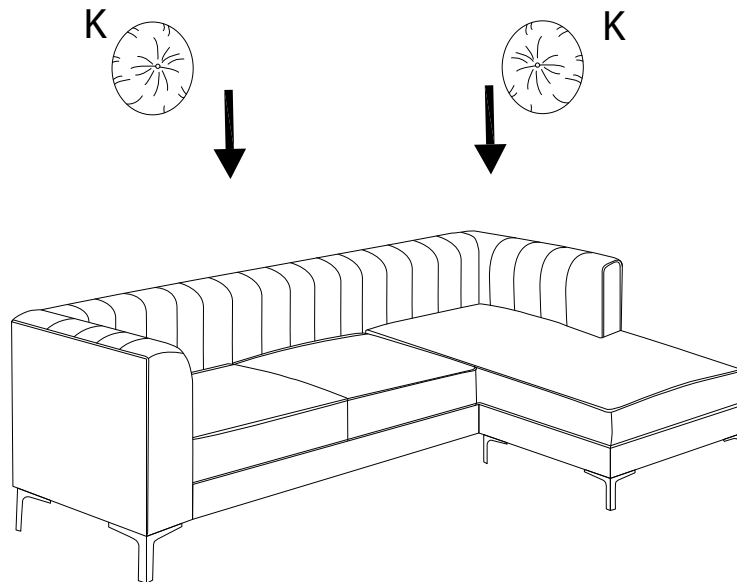

Diagram illustrating assembly instructions and safety warnings:

- Warning 1:** A warning triangle with an exclamation mark is positioned above a box containing:
 - A circular icon showing an L-shaped metal bracket.
 - An icon of a power drill with a diagonal line through it, indicating that a power drill should not be used.
- Warning 2:** A warning triangle with an exclamation mark is positioned above a box containing:
 - A circular icon showing a rectangular block being placed on a textured surface.
 - An icon of a rectangular block with a diagonal line through it, indicating that the block should not be placed on a soft or uneven surface.
- Time:** A clock icon with the text "40'" below it, indicating an estimated assembly time of 40 minutes.
- Person:** An icon of a person with the text "1" below it, indicating that one person is required for assembly.

L

x 1

3

E

x 1

4

5

6

D	J	L	M	N
				
x4	x1	x1	x8	x8

7

8

9

!