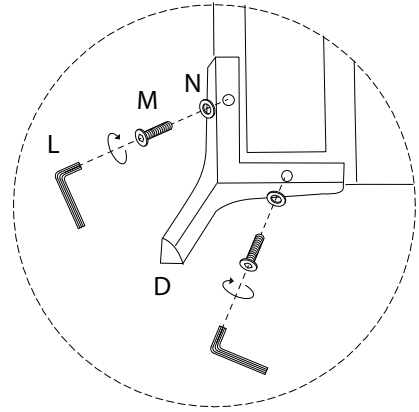

6

D	J	L	M	N
x4	x1	x1	x8	x8