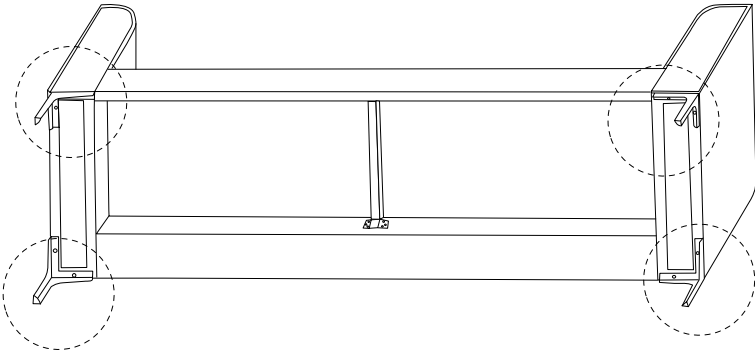

Diagram illustrating assembly instructions and safety warnings:

- Warning 1:** A warning triangle with an exclamation mark is positioned above a box containing:
 - A circular icon showing an L-shaped metal bracket.
 - An icon of a power drill with a diagonal line through it, indicating that a power drill should not be used.
- Warning 2:** A warning triangle with an exclamation mark is positioned above a box containing:
 - A circular icon showing a rectangular block being placed on a textured surface.
 - An icon of a rectangular block with a diagonal line through it, indicating that the block should not be placed on a soft or uneven surface.
- Time:** A clock icon with the text "40'" below it, indicating an estimated assembly time of 40 minutes.
- Person:** An icon of a person with the text "1" below it, indicating that one person is required for assembly.

L

x 1

3

E

x 1

4

5

6