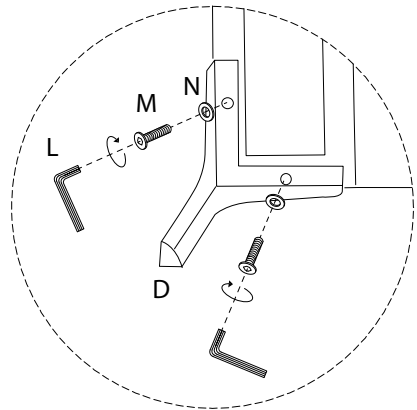

Diagram illustrating assembly instructions and safety warnings:

- Warning 1:** A warning triangle with an exclamation mark is positioned above a box containing:
 - A circular icon showing an L-shaped metal bracket.
 - An icon of a power drill with a diagonal line through it, indicating that a power drill should not be used.
- Warning 2:** A warning triangle with an exclamation mark is positioned above a box containing:
 - A circular icon showing a rectangular block being placed on a textured surface.
 - An icon of a rectangular block with a diagonal line through it, indicating that the block should not be placed on a soft or uneven surface.
- Time:** A clock icon with the text "40'" below it, indicating an estimated assembly time of 40 minutes.
- Person:** An icon of a person with the text "1" below it, indicating that one person is required for assembly.

L

x 1

3

E

x 1

4

5

6