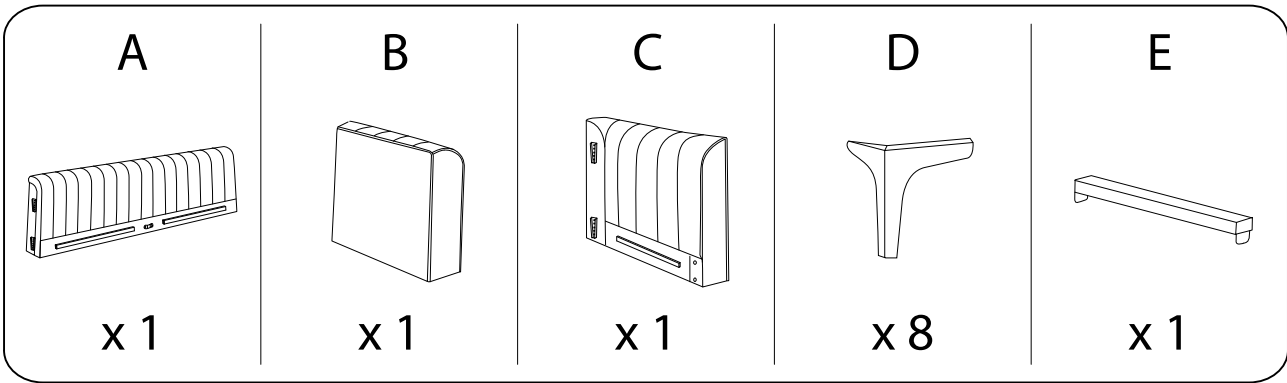

Diagram illustrating assembly instructions and safety warnings:

- Warning 1:** A warning triangle with an exclamation mark is positioned above a box containing:
 - A circular icon showing an L-shaped metal bracket.
 - An icon of a power drill with a diagonal line through it, indicating that a power drill should not be used.
- Warning 2:** A warning triangle with an exclamation mark is positioned above a box containing:
 - A circular icon showing a rectangular block being placed on a textured surface.
 - An icon of a rectangular block with a diagonal line through it, indicating that the block should not be placed on a soft or uneven surface.
- Time:** A clock icon with the text "40'" below it, indicating an estimated assembly time of 40 minutes.
- Person:** An icon of a person with the text "1" below it, indicating that one person is required for assembly.