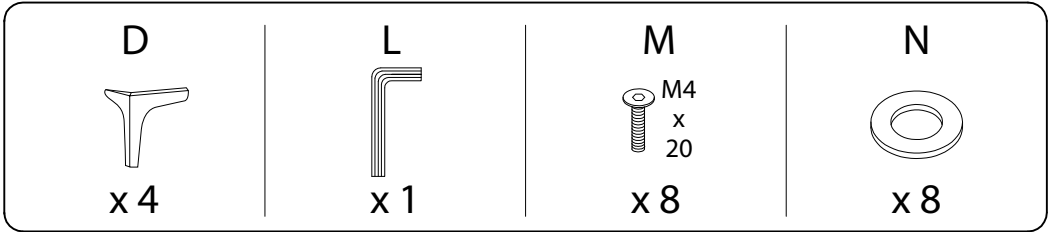

Diagram illustrating assembly instructions and safety warnings:

- Warning 1:** A warning triangle with an exclamation mark is positioned above a box containing:
 - A circular icon showing an L-shaped metal bracket.
 - An icon of a power drill with a diagonal line through it, indicating that a power drill should not be used.
- Warning 2:** A warning triangle with an exclamation mark is positioned above a box containing:
 - A circular icon showing a rectangular block being placed on a textured surface.
 - An icon of a rectangular block with a diagonal line through it, indicating that the block should not be placed on a soft or uneven surface.
- Time:** A clock icon with the text "40'" below it, indicating an estimated assembly time of 40 minutes.
- Person:** An icon of a person with the text "1" below it, indicating that one person is required for assembly.

L

x 1

3

E

x 1

4

5

6