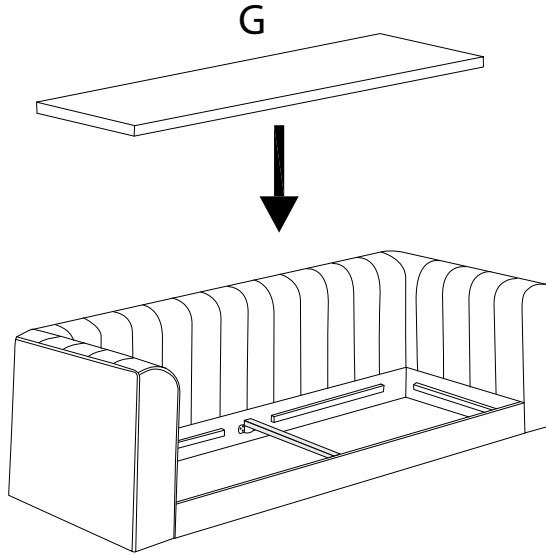

Diagram illustrating assembly instructions and safety warnings:

- Warning 1:** A warning triangle with an exclamation mark is positioned above a box containing:
 - A circular icon showing an L-shaped metal bracket.
 - An icon of a power drill with a diagonal line through it, indicating that a power drill should not be used.
- Warning 2:** A warning triangle with an exclamation mark is positioned above a box containing:
 - A circular icon showing a rectangular block being placed on a textured surface.
 - An icon of a rectangular block with a diagonal line through it, indicating that the block should not be placed on a soft or uneven surface.
- Time:** A clock icon with the text "40'" below it, indicating an estimated assembly time of 40 minutes.
- Person:** An icon of a person with the text "1" below it, indicating that one person is required for assembly.

L

x 1

3

E

x 1

4

5

6