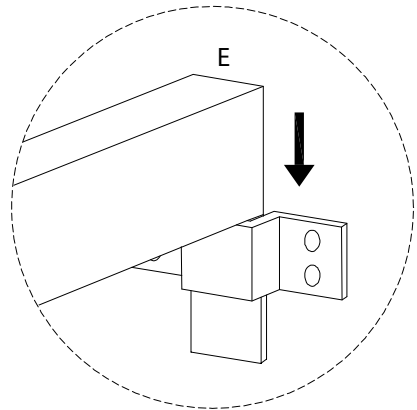

Diagram illustrating assembly instructions and safety warnings:

- Warning 1:** A warning triangle with an exclamation mark is positioned above a box containing:
 - A circular icon showing an L-shaped metal bracket.
 - An icon of a power drill with a diagonal line through it, indicating that a power drill should not be used.
- Warning 2:** A warning triangle with an exclamation mark is positioned above a box containing:
 - A circular icon showing a rectangular block being placed on a textured surface.
 - An icon of a rectangular block with a diagonal line through it, indicating that the block should not be placed on a soft or uneven surface.
- Time:** A clock icon with the text "40'" below it, indicating an estimated assembly time of 40 minutes.
- Person:** An icon of a person with the text "1" below it, indicating that one person is required for assembly.

L

x 1

3

E

x 1

4

5

6