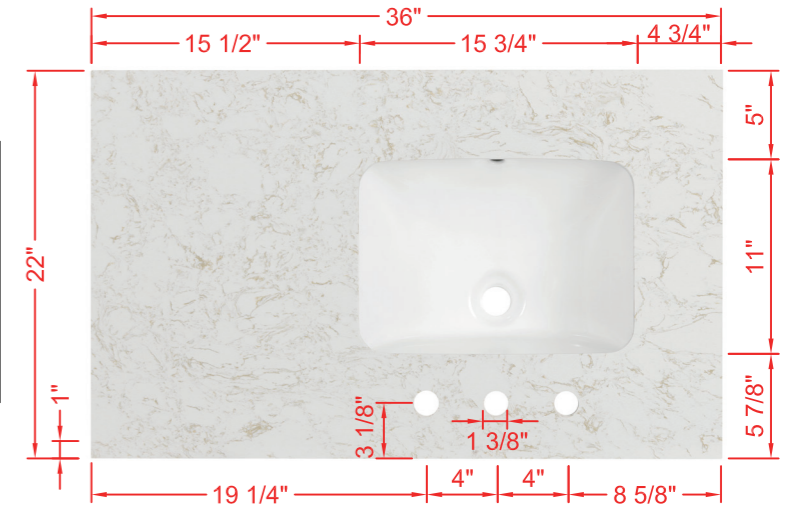

DIMENSIONS GUIDE

MODEL NUMBER:1580VB-36-201-242-926-UM

UNDERMOUNT SINK

TOP VIEW

Product Net weight (W/O Top):108lbs.
 Product packed Gross weight (W/O Top):145lbs.
 Packed product Dimensions:
 38.5in. W x 24.75in. D x 39.5in. H

FRONT VIEW

SIDE VIEW