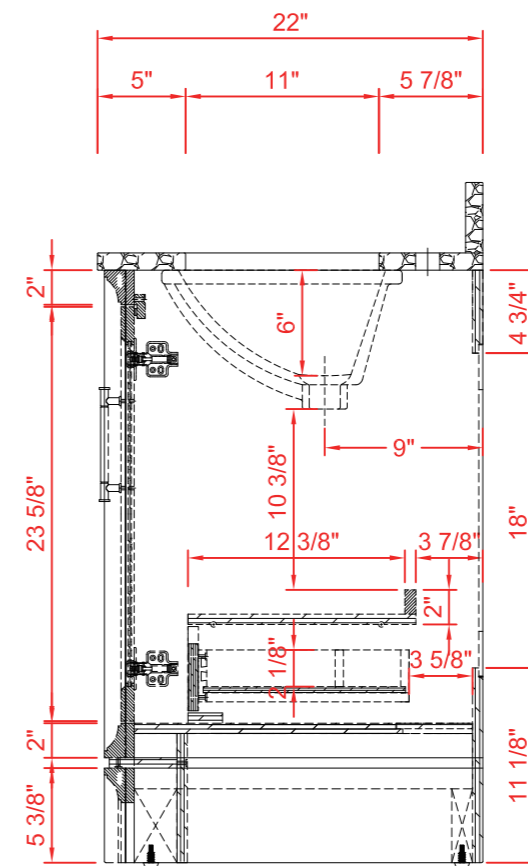

DIMENSIONS GUIDE

MODEL NUMBER:1580VB-36-201-242-926-UM

UNDERMOUNT SINK

TOP VIEW

Product Net weight (W/O Top):108lbs.
 Product packed Gross weight (W/O Top):145lbs.
 Packed product Dimensions:
 38.5in. W x 24.75in. D x 39.5in. H

FRONT VIEW

SIDE VIEW