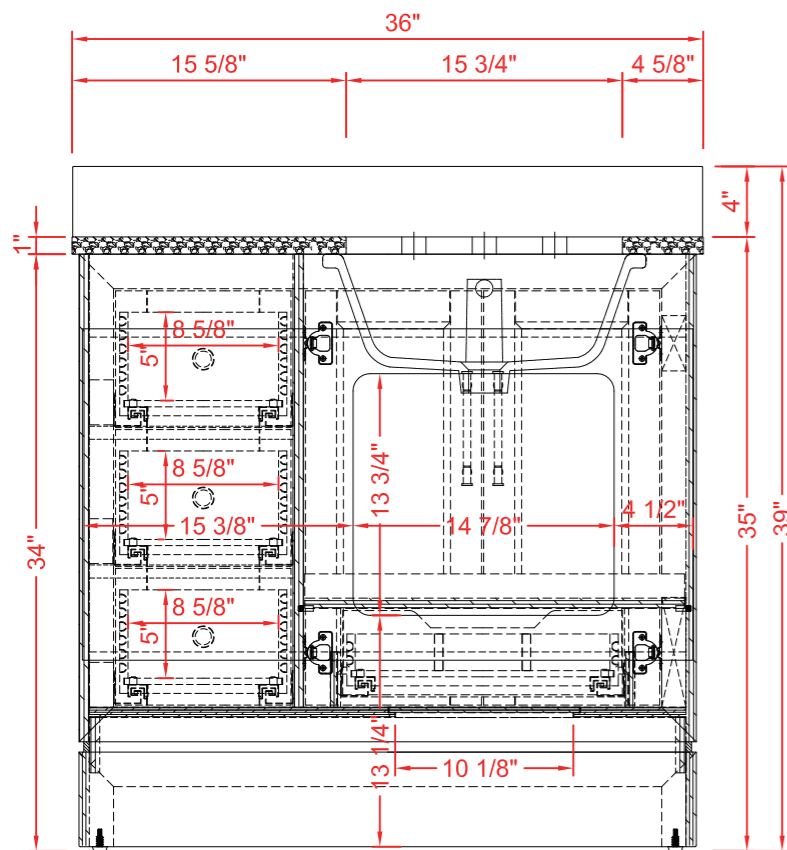

DIMENSIONS GUIDE

MODEL NUMBER:1580VB-36-201-242-926-UM

UNDERMOUNT SINK

TOP VIEW

Product Net weight (W/O Top):108lbs.
 Product packed Gross weight (W/O Top):145lbs.
 Packed product Dimensions:
 38.5in. W x 24.75in. D x 39.5in. H

FRONT VIEW

SIDE VIEW