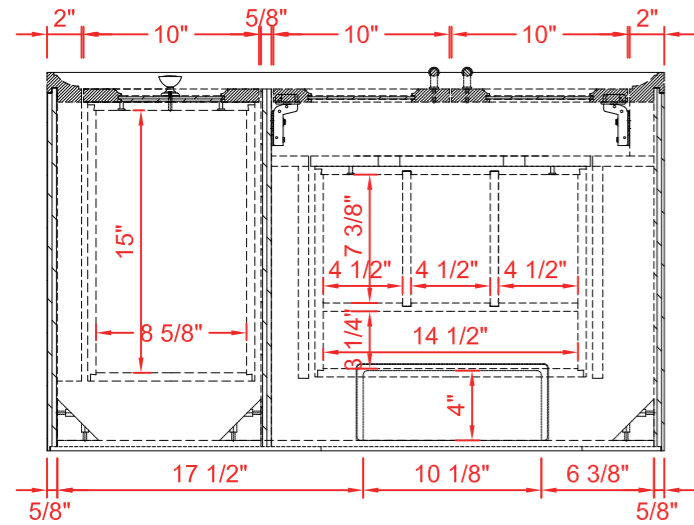

DIMENSIONS GUIDE

MODEL NUMBER:1580VB-36-201-242-926-UM

UNDERMOUNT SINK

TOP VIEW

Product Net weight (W/O Top):108lbs.
 Product packed Gross weight (W/O Top):145lbs.
 Packed product Dimensions:
 38.5in. W x 24.75in. D x 39.5in. H

FRONT VIEW

SIDE VIEW