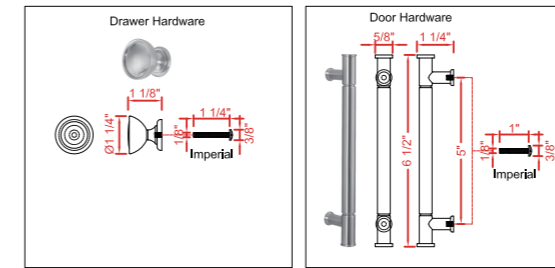

DIMENSIONS GUIDE

MODEL NUMBER:1580VB-36-201-242-926-UM

UNDERMOUNT SINK

TOP VIEW

Product Net weight (W/O Top):108lbs.
 Product packed Gross weight (W/O Top):145lbs.
 Packed product Dimensions:
 38.5in. W x 24.75in. D x 39.5in. H

FRONT VIEW

SIDE VIEW