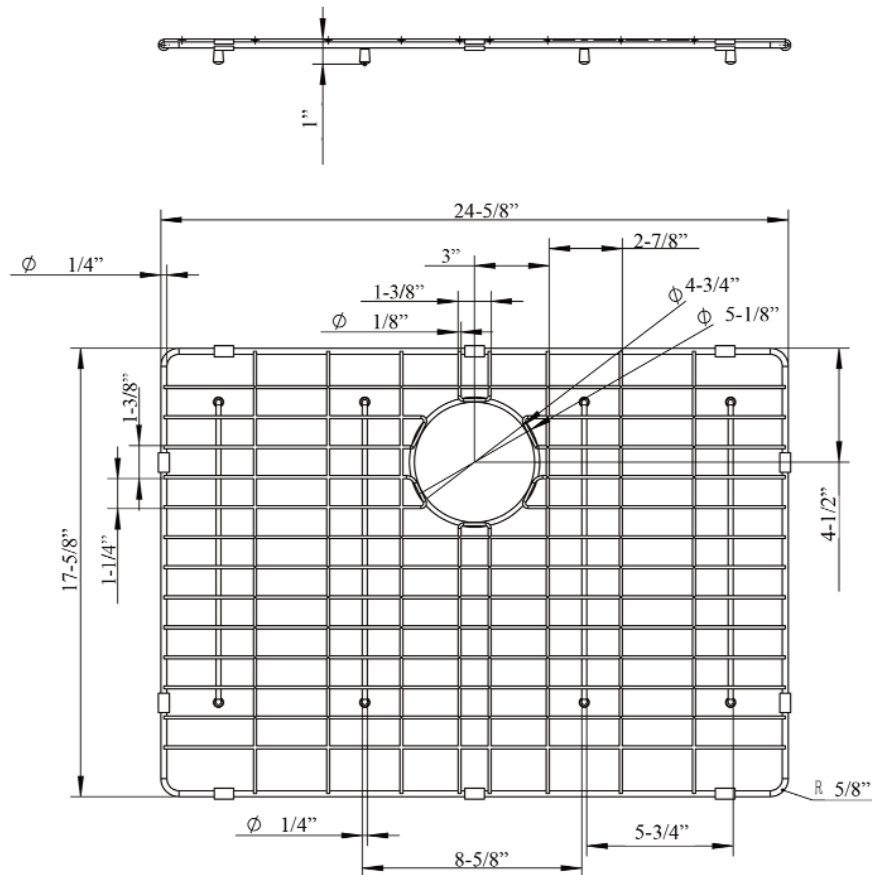

FSSSB2028 WIRE GRID

Cat. No.
FSSSB2028-WIRE

W: 24-5/8"
D: 17-5/8"
H: 1/4"

Drain Hole : 4-3/4"

Features:

- ▶ Fits bottom of FSSSB2028 farmer sink
- ▶ Rubber Feet Covers Included

Finishes:

SS Stainless Steel

Dimensions and specifications subject to change without notice.