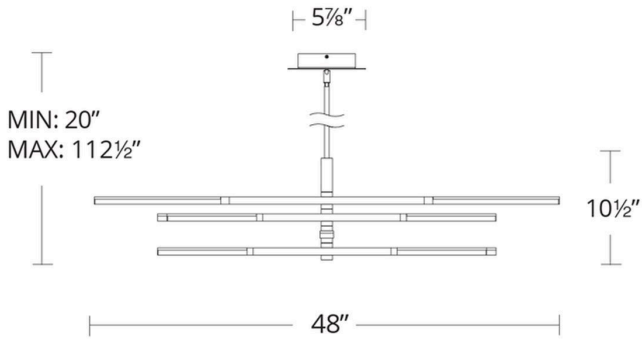

PD-50748

Model & Size	Color Temp	Finish	LED Watts	LED Lumens	Delivered Lumens
	3000K	○ AL Brushed Aluminum	41.6W	4047	2102
	3000K	○ BK Black	41.6W	4047	2102
	3000K	○ BR Brushed Brass	41.6W	4047	2102