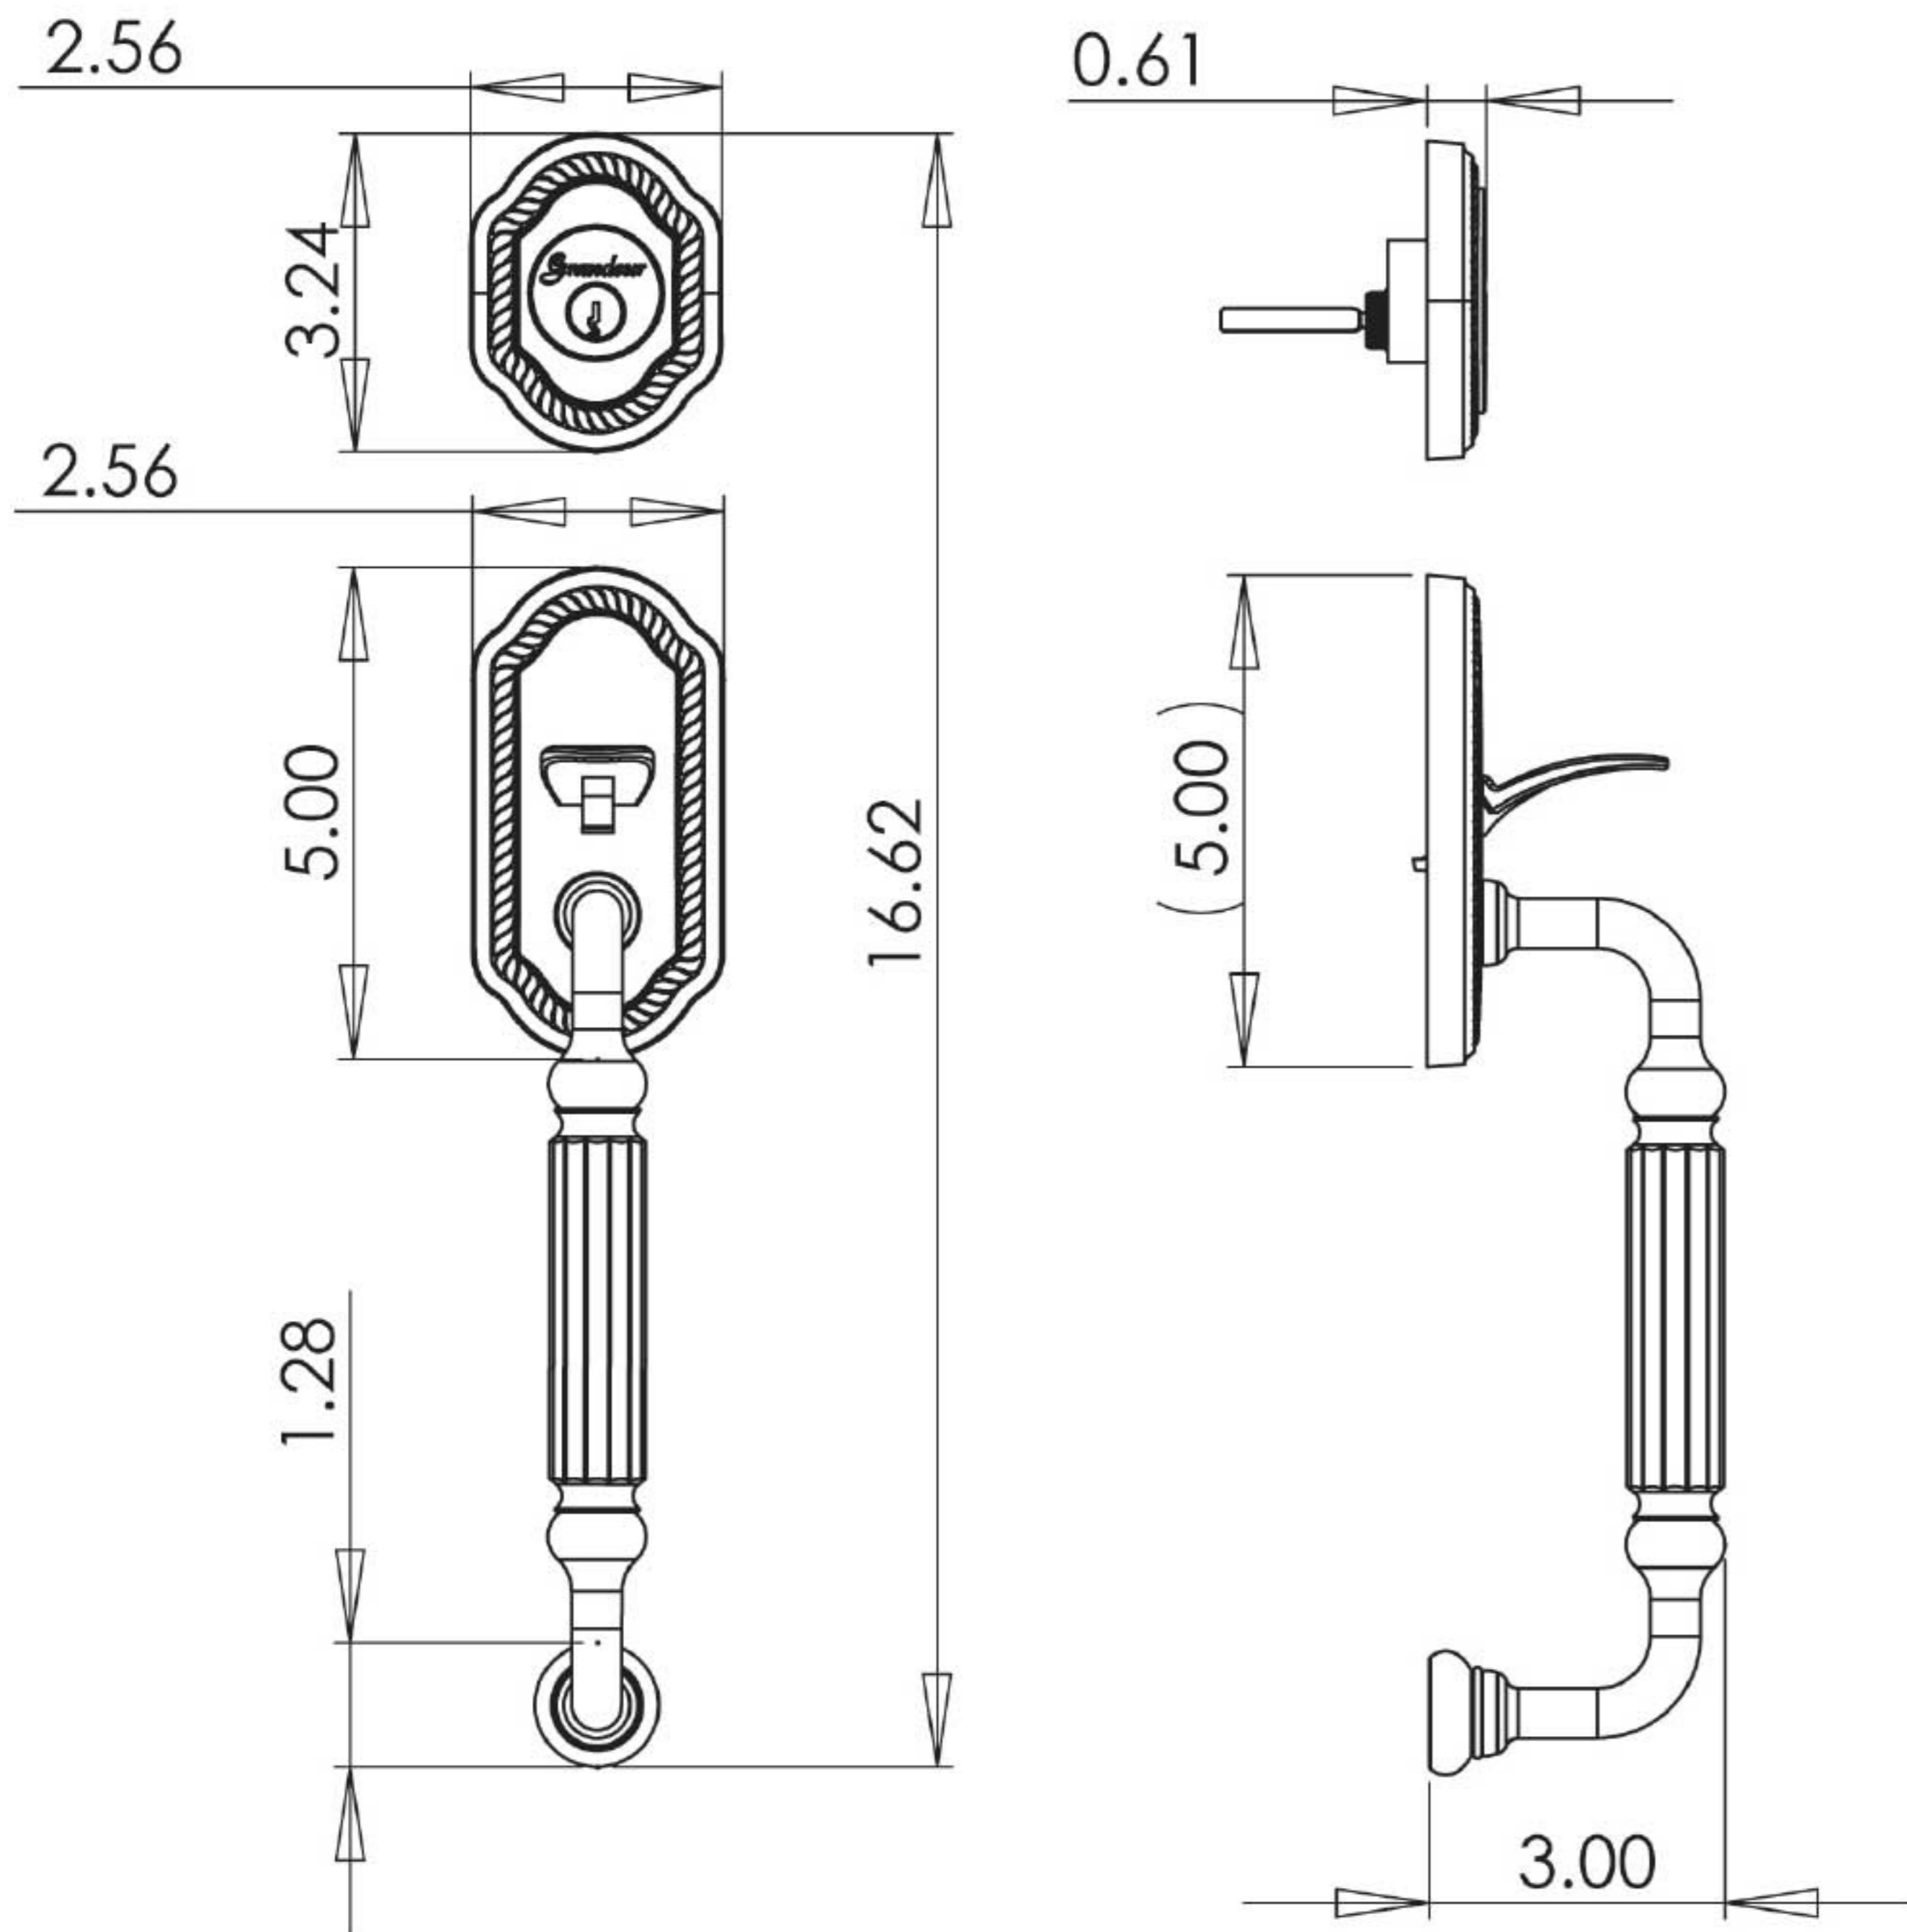

Newport Handleset – F Grip

- > Collection: Grandeur
- > Design code: NEWFGR
- > Material: Solid Forged Brass
- > Functions: Single Cylinder

Minimum bore distance center to center is 4-1/2"

Available Finishes

Antique Pewter
(AP)

Satin Nickel
(SN)

Timeless Bronze
(TB)

Vintage Brass
(AB)

Lifetime Brass
(LB)

Newport Handleset shown in Antique Brass