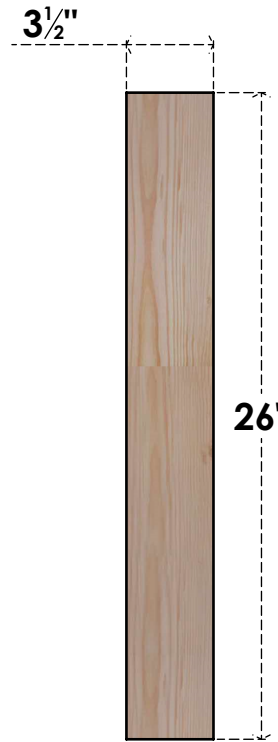

BRC04X14X26TRA00SDF

3 1/2"W X 14"D X 26"H TRADITIONAL SMOOTH BRACE, DOUGLAS FIR

SIDE

FRONT

EKENA MILLWORK
 2300 WEST MAIN ST.
 CLARKSVILLE, TX 75426
 TOLL FREE: 866-607-0453
 WWW.EKENAMILLWORK.COM

NOTES

1. INSTALLATION TO BE COMPLETED IN ACCORDANCE WITH MANUFACTURER'S SPECIFICATIONS.
2. DRAWING MAY NOT BE TO SCALE
3. THIS DRAWING IS INTENDED FOR DESIGN AND PLANNING PURPOSES ONLY.
4. ALL INFORMATION CONTAINED HEREIN WAS CURRENT AT THE TIME OF DEVELOPMENT BUT MUST BE REVIEWED AND APPROVED BY THE PRODUCT MANUFACTURER TO BE CONSIDERED ACCURATE.
5. PRODUCTS ARE NOT KILN DRIED. THIS ITEM IS UNIQUE AND WILL CONTAIN THE NATURAL VARIATIONS THAT THE WOOD SPECIES OFFERS. THIS MAY RESULT IN VARIATIONS UP TO 1/4"