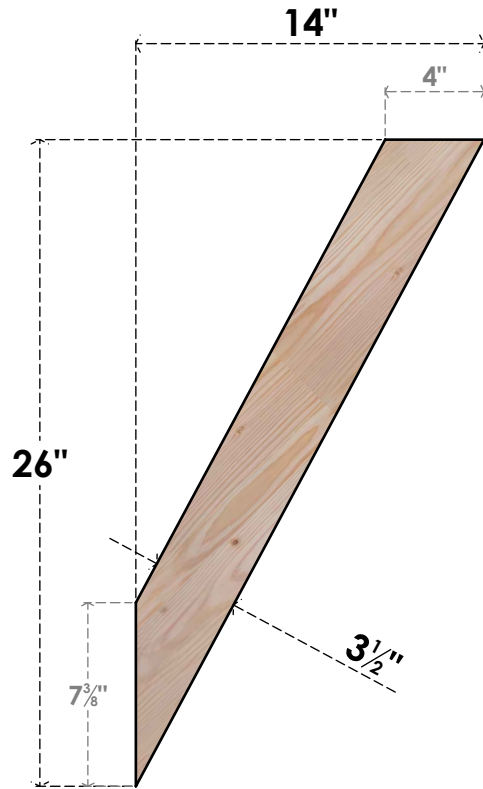

BRC04X14X26TRA00SDF

3 1/2"W X 14"D X 26"H TRADITIONAL SMOOTH BRACE, DOUGLAS FIR

SIDE

FRONT

EKENA MILLWORK
 2300 WEST MAIN ST.
 CLARKSVILLE, TX 75426
 TOLL FREE: 866-607-0453
 WWW.EKENAMILLWORK.COM

NOTES

1. INSTALLATION TO BE COMPLETED IN ACCORDANCE WITH MANUFACTURER'S SPECIFICATIONS.
2. DRAWING MAY NOT BE TO SCALE
3. THIS DRAWING IS INTENDED FOR DESIGN AND PLANNING PURPOSES ONLY.
4. ALL INFORMATION CONTAINED HEREIN WAS CURRENT AT THE TIME OF DEVELOPMENT BUT MUST BE REVIEWED AND APPROVED BY THE PRODUCT MANUFACTURER TO BE CONSIDERED ACCURATE.
5. PRODUCTS ARE NOT KILN DRIED. THIS ITEM IS UNIQUE AND WILL CONTAIN THE NATURAL VARIATIONS THAT THE WOOD SPECIES OFFERS. THIS MAY RESULT IN VARIATIONS UP TO 1/4"