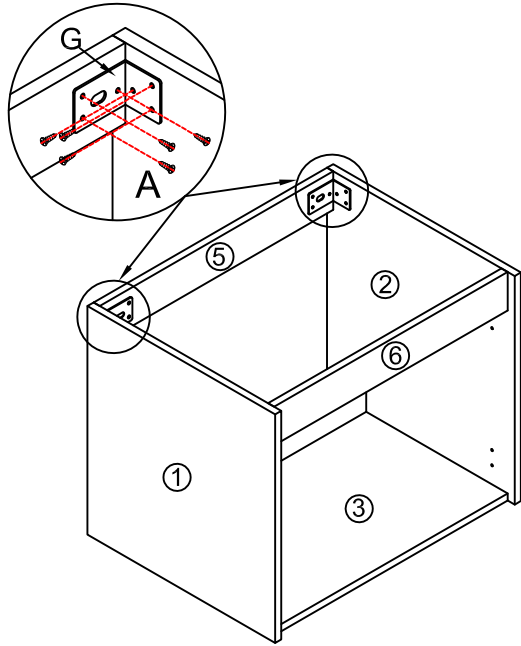

Item NO.:BV B120 A24

Hardware

NO.	Draw	QTY	NO.	Draw	QTY
A	 Screws Ø4x14mm	44	G	 Bracket (53x70x44mm)	2
B	 Two-in-one connector	17	H	 Bracket (19x19x35mm)	2
C	 Two-in-one connector	17	I	 Hinges(Internal hiding)	4
D	 Wood plug	4	J	 Anti-collision gasket	4
E	 Plastic anchor(Ø10mm)	2	K	 Screwdriver	1
F	 Screws for fix on the wall	2			

Step 13

Dimensions

Floor

Finished

Components

Step 5

Step 7

You can adjust the doors by tightening or loosening the screws on the hinge. →