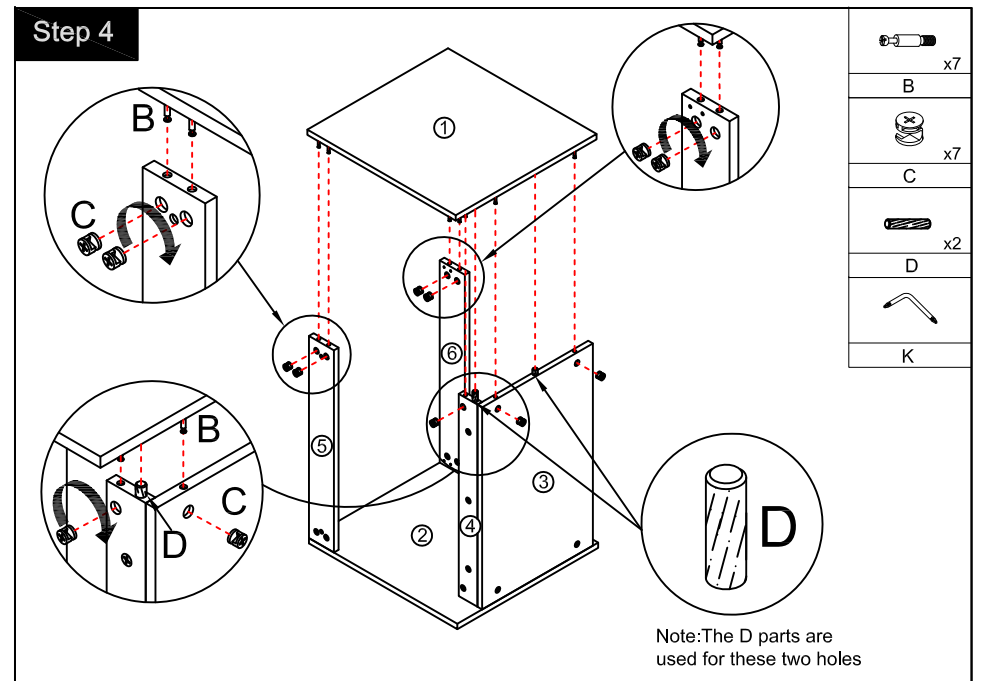

Item NO.:BV B120 A24

Hardware

NO.	Draw	QTY	NO.	Draw	QTY
A	 Screws Ø4x14mm	44	G	 Bracket (53x70x44mm)	2
B	 Two-in-one connector	17	H	 Bracket (19x19x35mm)	2
C	 Two-in-one connector	17	I	 Hinges(Internal hiding)	4
D	 Wood plug	4	J	 Anti-collision gasket	4
E	 Plastic anchor(Ø10mm)	2	K	 Screwdriver	1
F	 Screws for fix on the wall	2			

Step 13

Dimensions

Floor

Finished

Components

Step 5

Step 7

You can adjust the doors by tightening or loosening the screws on the hinge. →