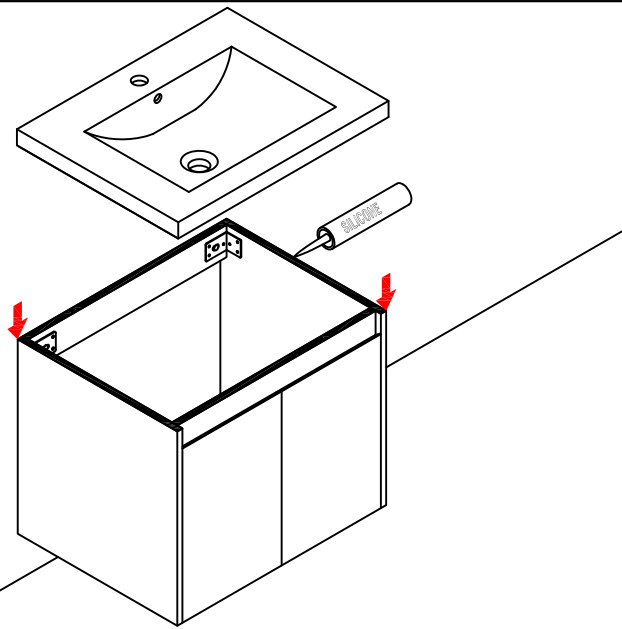

Step 13

Dimensions

Floor

Finished

Components