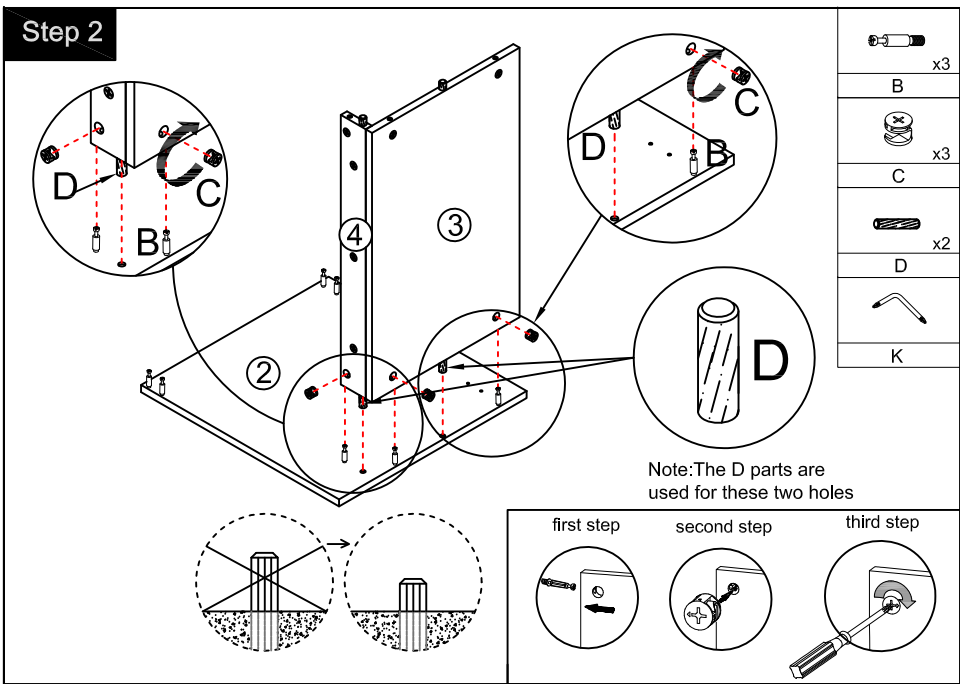

Item NO.:BV B120 A24

Hardware

NO.	Draw	QTY	NO.	Draw	QTY
A	 Screws Ø4x14mm	44	G	 Bracket (53x70x44mm)	2
B	 Two-in-one connector	17	H	 Bracket (19x19x35mm)	2
C	 Two-in-one connector	17	I	 Hinges(Internal hiding)	4
D	 Wood plug	4	J	 Anti-collision gasket	4
E	 Plastic anchor(Ø10mm)	2	K	 Screwdriver	1
F	 Screws for fix on the wall	2			

Step 13

Dimensions

Floor

Finished

Components

Step 5

Step 7

You can adjust the doors by tightening or loosening the screws on the hinge. →