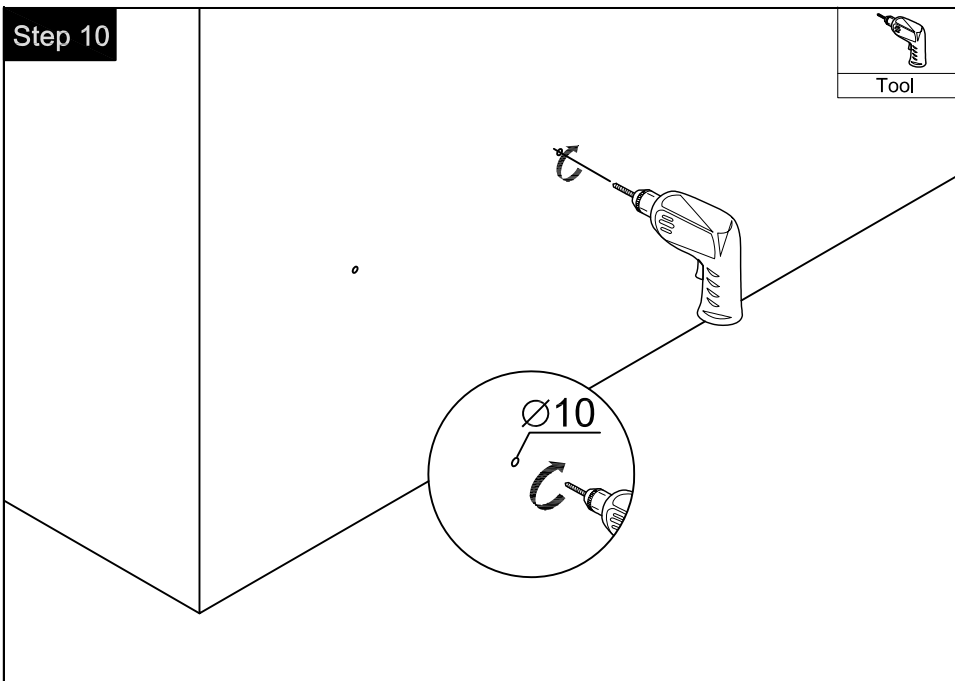

Item NO.:BV B120 A24

Hardware

NO.	Draw	QTY	NO.	Draw	QTY
A	 Screws Ø4x14mm	44	G	 Bracket (53x70x44mm)	2
B	 Two-in-one connector	17	H	 Bracket (19x19x35mm)	2
C	 Two-in-one connector	17	I	 Hinges(Internal hiding)	4
D	 Wood plug	4	J	 Anti-collision gasket	4
E	 Plastic anchor(Ø10mm)	2	K	 Screwdriver	1
F	 Screws for fix on the wall	2			

Step 13

Dimensions

Floor

Finished

Components

Step 5

Step 7

You can adjust the doors by tightening or loosening the screws on the hinge. →