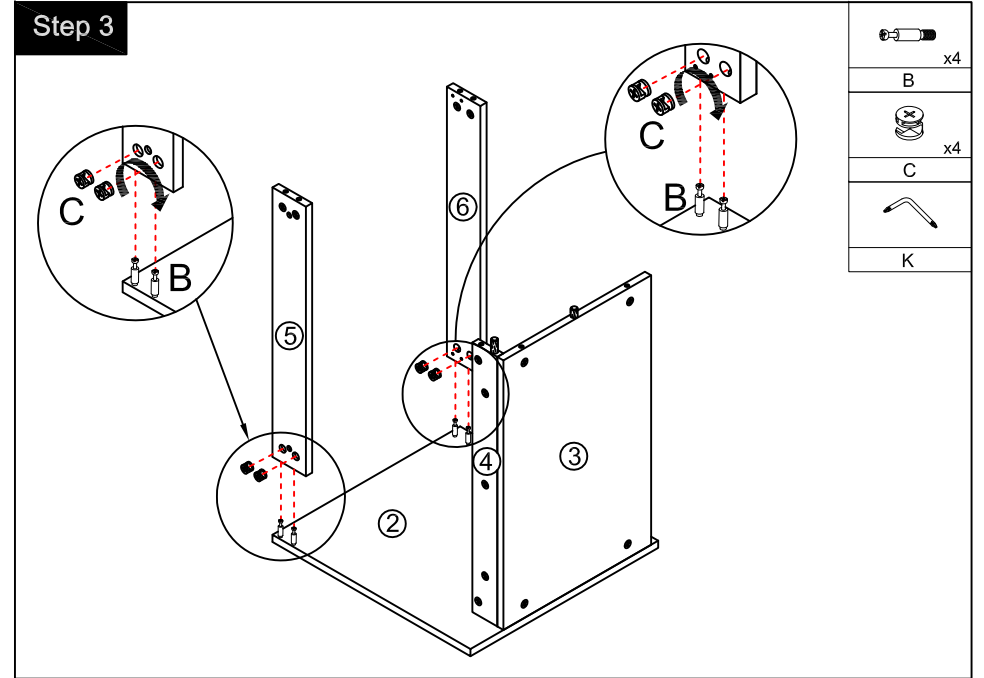

Item NO.:BV B120 A24

Hardware

NO.	Draw	QTY	NO.	Draw	QTY
A	 Screws Ø4x14mm	44	G	 Bracket (53x70x44mm)	2
B	 Two-in-one connector	17	H	 Bracket (19x19x35mm)	2
C	 Two-in-one connector	17	I	 Hinges(Internal hiding)	4
D	 Wood plug	4	J	 Anti-collision gasket	4
E	 Plastic anchor(Ø10mm)	2	K	 Screwdriver	1
F	 Screws for fix on the wall	2			

Step 13

Dimensions

Floor

Finished

Components

Step 5

Step 7

You can adjust the doors by tightening or loosening the screws on the hinge. →