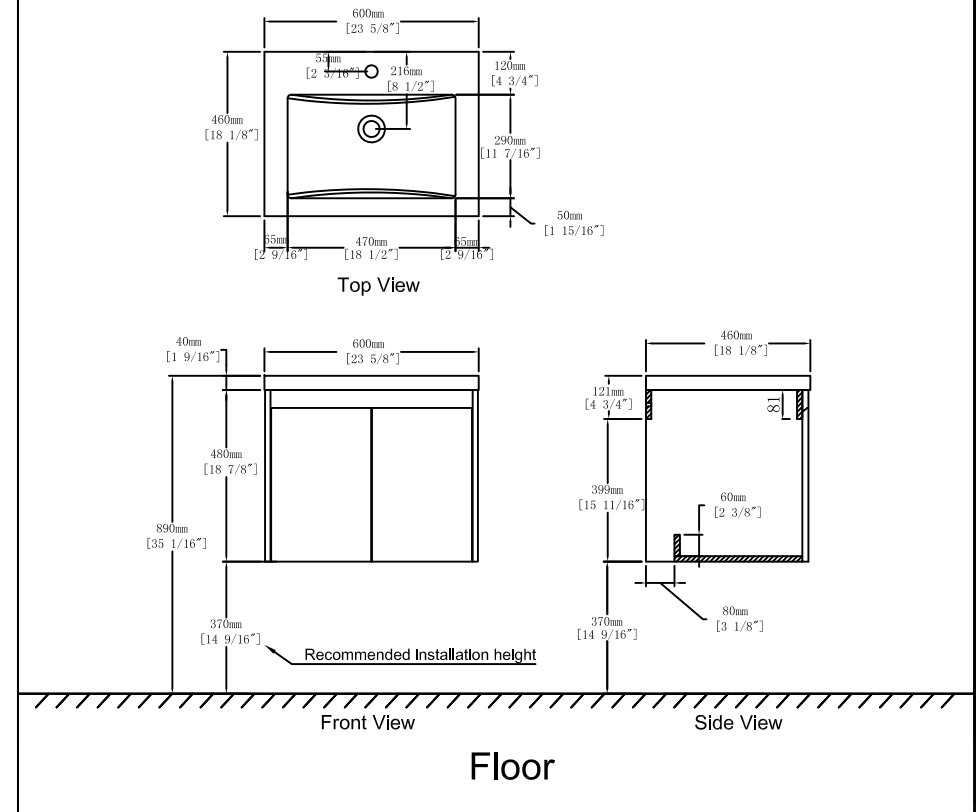

Dimensions

CARE CLEANING AND MAINTENANCE

- 1.Dust regularly with a soft , dry cloth.
- 2.Avoid the use of all chemicals household cleaners, abrasives, or cleaners that contain lemon, vinegar, or other acids that may damage the finish.
- 3.Excessive exposure to sunlight and extreme changes in temperature and moisture can damage wood furniture.
4. The sink is fragile, please pay attention to maintaining its appearance.
- 5.Do not place hot appliances, such as curling irons and hot hair dryers directly on the countertop. Wipe spills immediately.