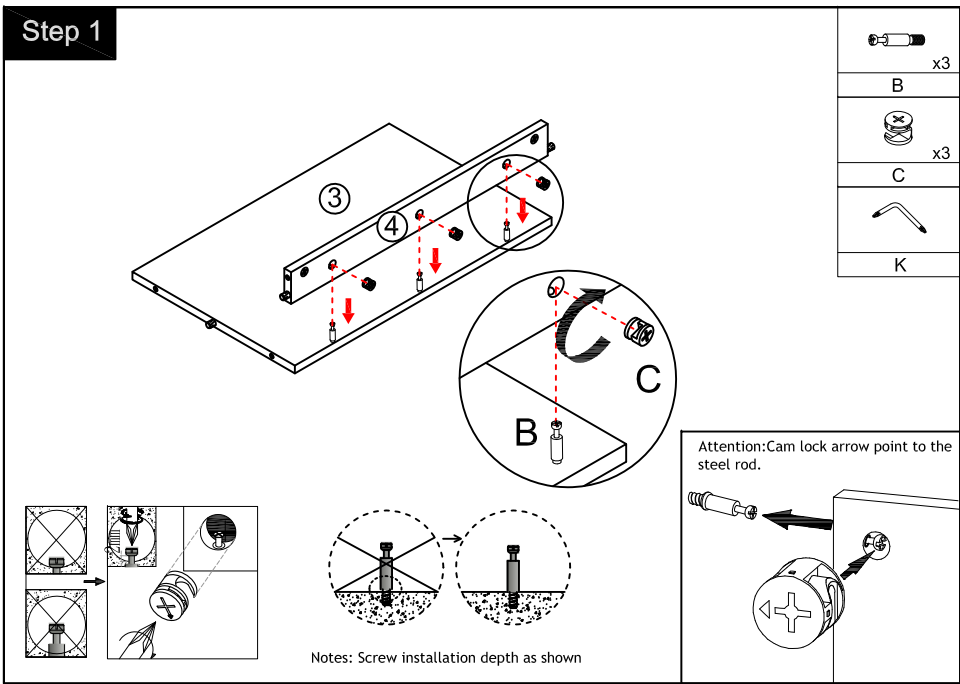

Item NO.:BV B120 A24

Hardware

NO.	Draw	QTY	NO.	Draw	QTY
A	 Screws Ø4x14mm	44	G	 Bracket (53x70x44mm)	2
B	 Two-in-one connector	17	H	 Bracket (19x19x35mm)	2
C	 Two-in-one connector	17	I	 Hinges(Internal hiding)	4
D	 Wood plug	4	J	 Anti-collision gasket	4
E	 Plastic anchor(Ø10mm)	2	K	 Screwdriver	1
F	 Screws for fix on the wall	2			

Step 13

Dimensions

Floor

Finished

Components

Step 5

Step 7

You can adjust the doors by tightening or loosening the screws on the hinge. →