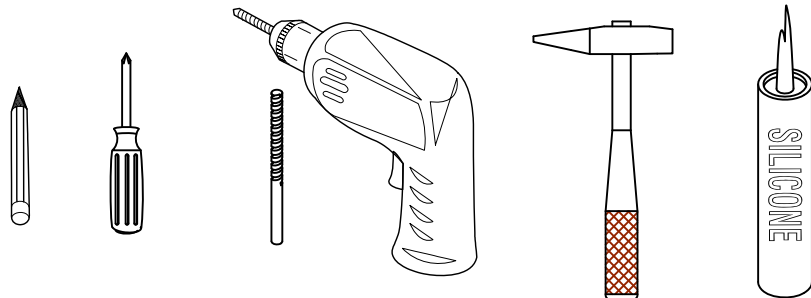

Item NO.:BV B120 A24

Hardware

NO.	Draw	QTY	NO.	Draw	QTY
A	 Screws Ø4x14mm	44	G	 Bracket (53x70x44mm)	2
B	 Two-in-one connector	17	H	 Bracket (19x19x35mm)	2
C	 Two-in-one connector	17	I	 Hinges(Internal hiding)	4
D	 Wood plug	4	J	 Anti-collision gasket	4
E	 Plastic anchor(Ø10mm)	2	K	 Screwdriver	1
F	 Screws for fix on the wall	2			

Recommended tools