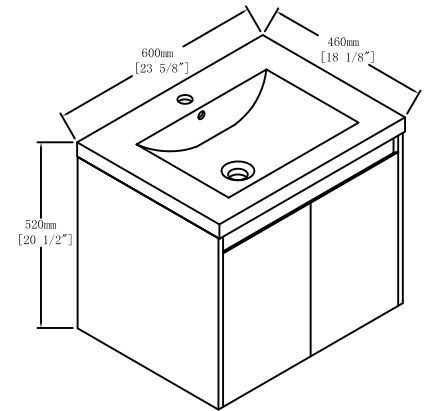

Dimensions