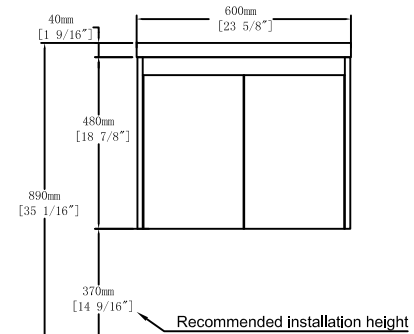

Dimensions