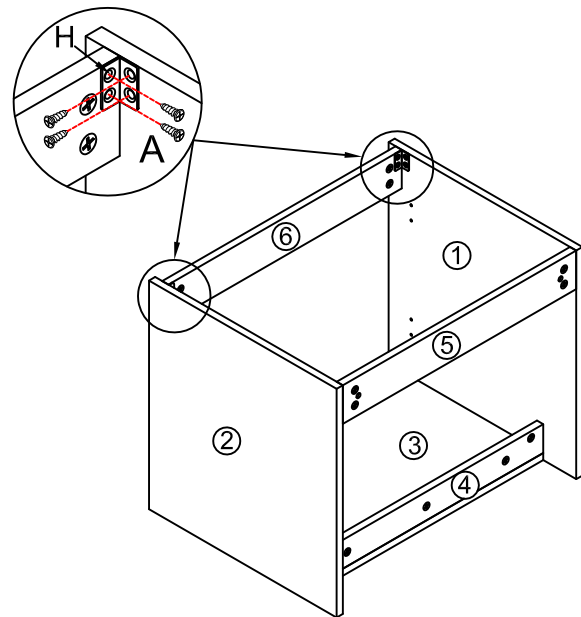

Step 5

Step 7

You can adjust the doors by tightening or loosening the screws on the hinge. →

Step 6

Step 8