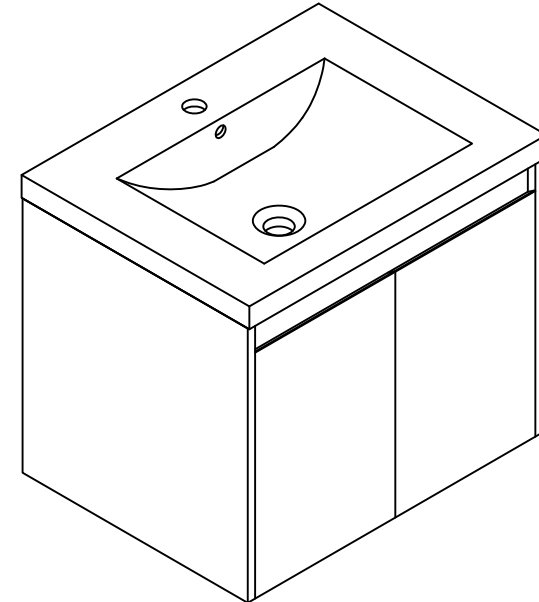

THANKS FOR WATCHING

Your feedback is invaluable to us and we would love to hear about your experience. Please take the time to leave us a review.

Thank you for shopping with us!

We encourage you to take a few minutes to go through this booklet. It contains important information on installation and care tips to keep your furniture looking as good as new.