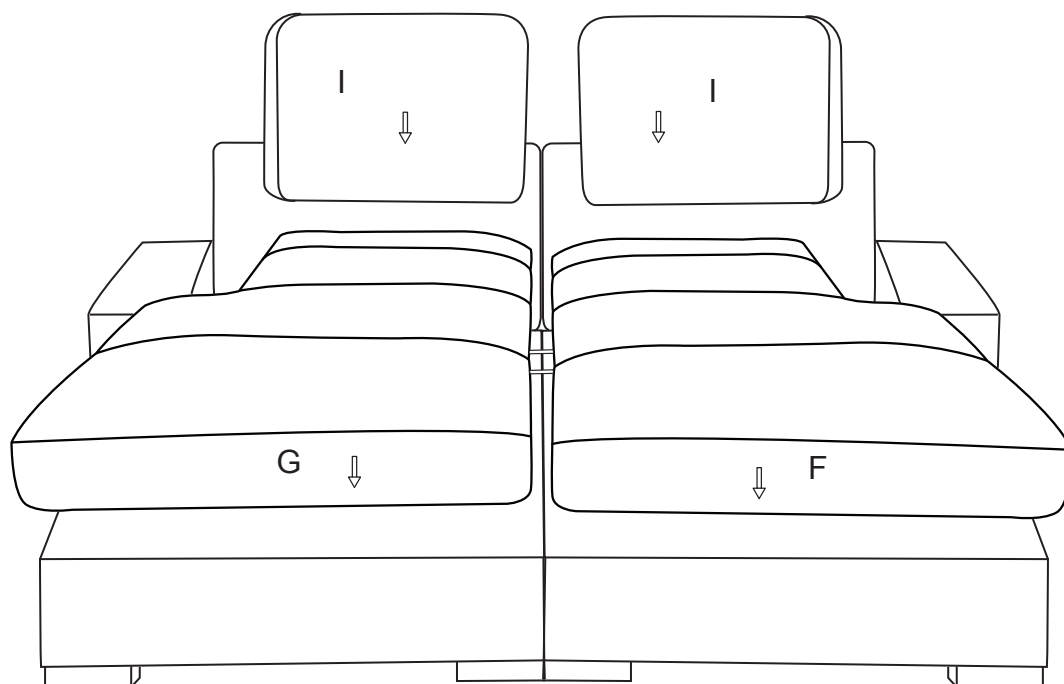

ASSEMBLY INSTRUCTION

PARTS IDENTIFICATION

A	Left Chaise Seat		1PC	J	Ottoman		1PC
B	Right Chaise Seat		1PC	K	Pillow		2PCS
C	Loveseat Seat		1PC	L	Wood Leg		12PCS
D	Armrest		2PCS	M	Latch		12PCS
E	Back Frame		4PCS	N	U Iron Hook		4PCS
F	Right Chaise Cushion		1PC	O	Allent Screw 5/16"*50mm		24PCS
G	Left Chaise Cushion		1PC	P	Allent Key M5		1PC
H	Loveseat Cushion		2PCS	Q	Washer		24PCS
I	Back Cushion		4PCS				

STEP 1

Box-2

Box-1

STEP 2

STEP 3

STEP 4

STEP 5

STEP 6

STEP 7

Left

Right

STEP 1

STEP 2

STEP 3

STEP 4

STEP 5