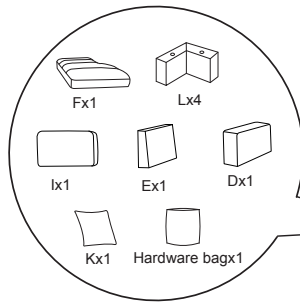

ASSEMBLY INSTRUCTION

PARTS IDENTIFICATION

A	Left Chaise Seat		1PC	J	Ottoman		1PC
B	Right Chaise Seat		1PC	K	Pillow		2PCS
C	Loveseat Seat		1PC	L	Wood Leg		12PCS
D	Armrest		2PCS	M	Latch		12PCS
E	Back Frame		4PCS	N	U Iron Hook		4PCS
F	Right Chaise Cushion		1PC	O	Allent Screw 5/16"*50mm		24PCS
G	Left Chaise Cushion		1PC	P	Allent Key M5		1PC
H	Loveseat Cushion		2PCS	Q	Washer		24PCS
I	Back Cushion		4PCS				

STEP 1

STEP 2

STEP 3

STEP 4

STEP 5

STEP 6

STEP 7

STEP 8

STEP 1

Box-2

Box-1

STEP 2

STEP 3

STEP 4

STEP 5

STEP 6