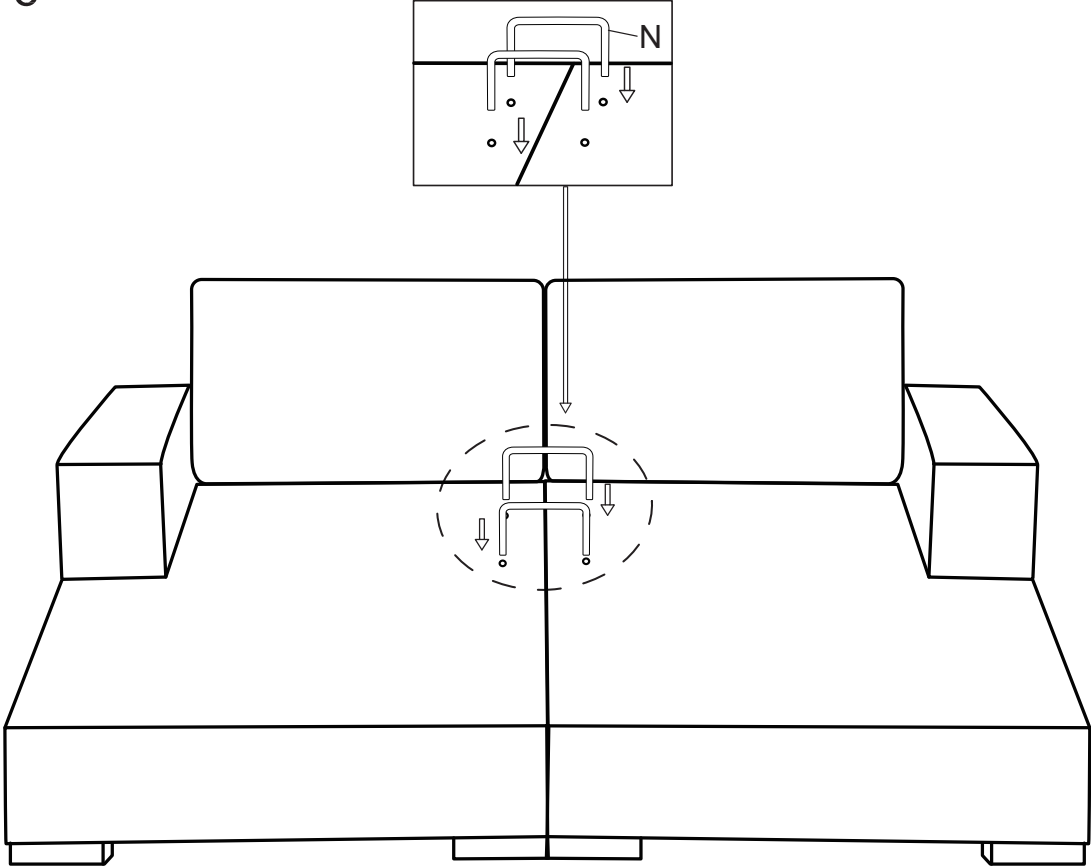

ASSEMBLY INSTRUCTION

PARTS IDENTIFICATION

A	Left Chaise Seat		1PC	J	Ottoman		1PC
B	Right Chaise Seat		1PC	K	Pillow		2PCS
C	Loveseat Seat		1PC	L	Wood Leg		12PCS
D	Armrest		2PCS	M	Latch		12PCS
E	Back Frame		4PCS	N	U Iron Hook		4PCS
F	Right Chaise Cushion		1PC	O	Allent Screw 5/16"*50mm		24PCS
G	Left Chaise Cushion		1PC	P	Allent Key M5		1PC
H	Loveseat Cushion		2PCS	Q	Washer		24PCS
I	Back Cushion		4PCS				

STEP 1

Box-2

Box-1

STEP 2

STEP 3

STEP 4

STEP 5

STEP 6

STEP 7

Left

Right

STEP 1

STEP 2

STEP 3

STEP 4

STEP 5