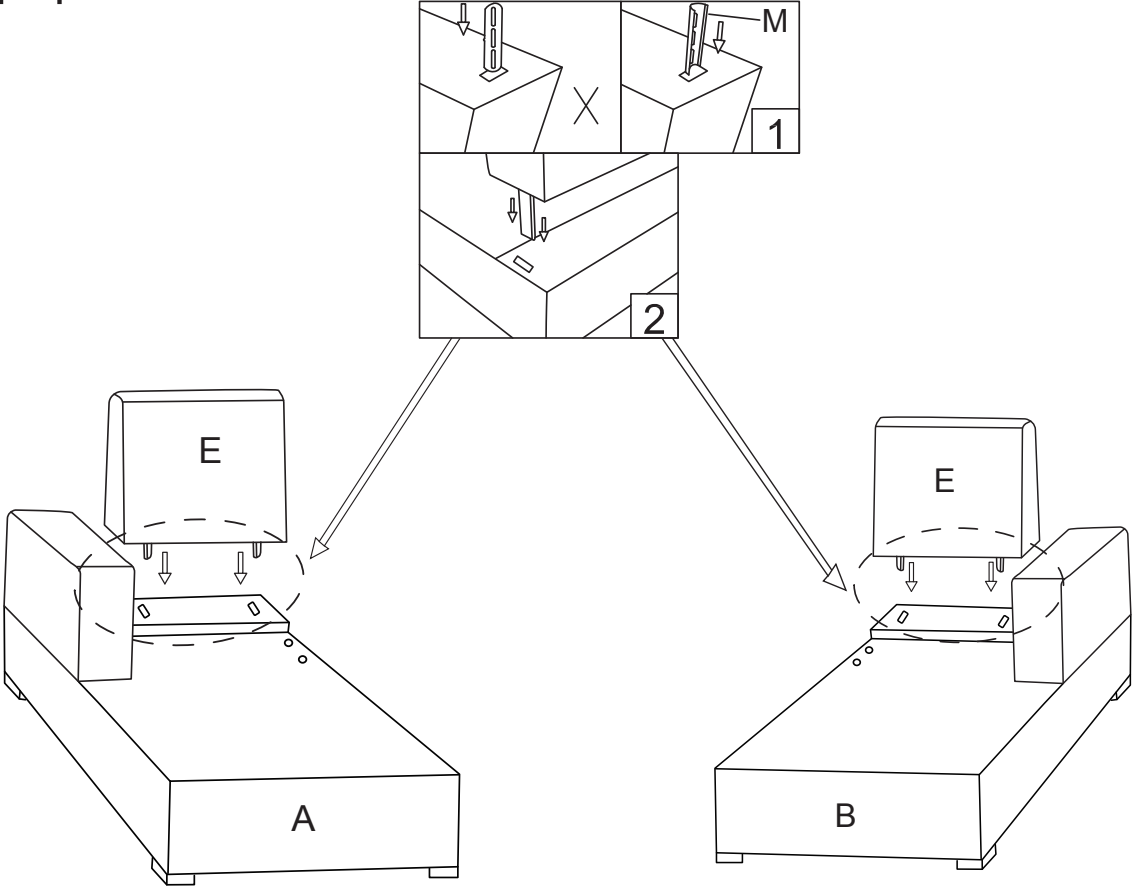

ASSEMBLY INSTRUCTION

PARTS IDENTIFICATION

A	Left Chaise Seat		1PC	J	Ottoman		1PC
B	Right Chaise Seat		1PC	K	Pillow		2PCS
C	Loveseat Seat		1PC	L	Wood Leg		12PCS
D	Armrest		2PCS	M	Latch		12PCS
E	Back Frame		4PCS	N	U Iron Hook		4PCS
F	Right Chaise Cushion		1PC	O	Allent Screw 5/16"*50mm		24PCS
G	Left Chaise Cushion		1PC	P	Allent Key M5		1PC
H	Loveseat Cushion		2PCS	Q	Washer		24PCS
I	Back Cushion		4PCS				

STEP 1

Box-2

Box-1

STEP 2

STEP 3

STEP 4

STEP 5

STEP 6

STEP 7

Left

Right

STEP 1

STEP 2

STEP 3

STEP 4

STEP 5