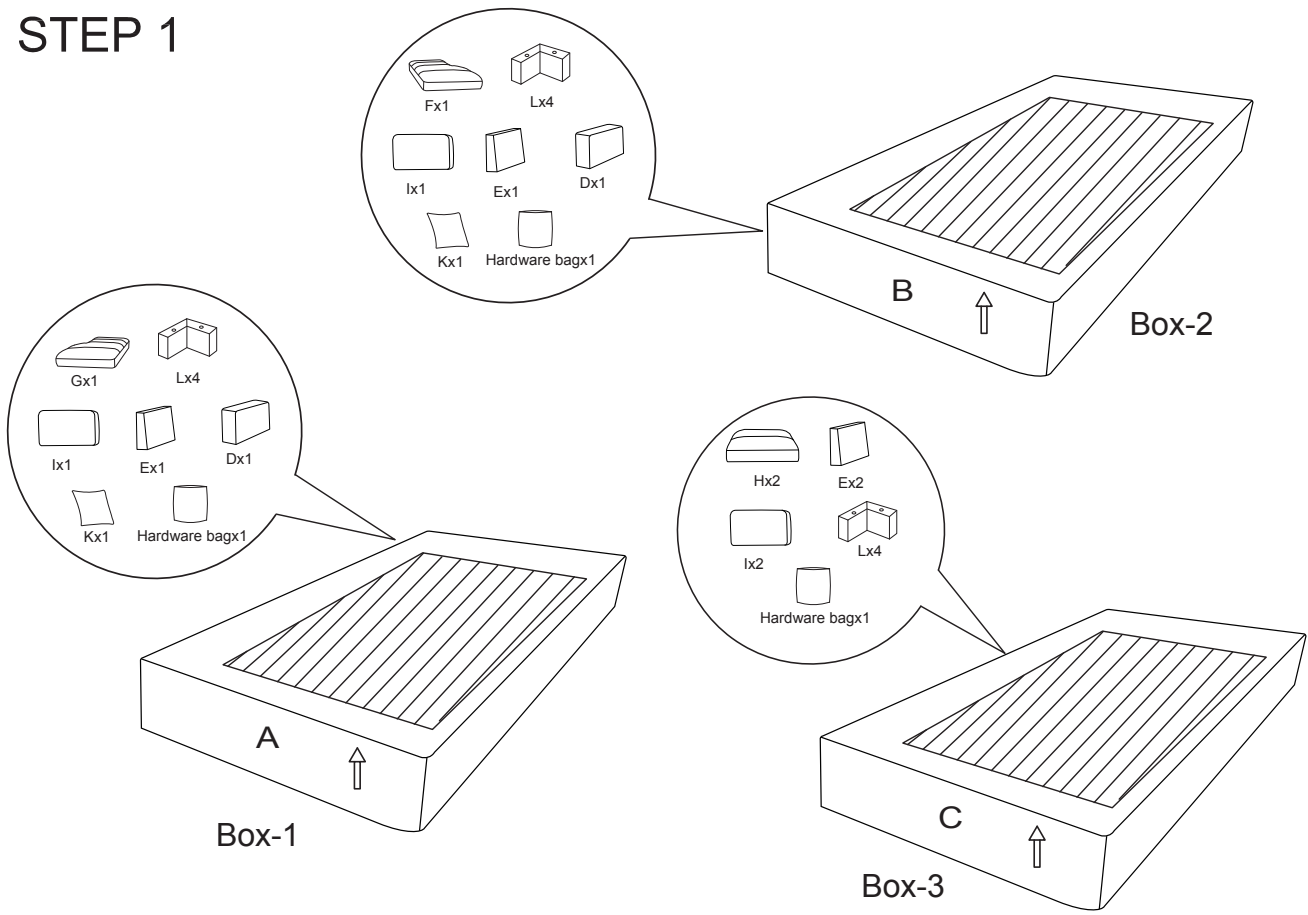

ASSEMBLY INSTRUCTION

PARTS IDENTIFICATION

A	Left Chaise Seat		1PC	J	Ottoman		1PC
B	Right Chaise Seat		1PC	K	Pillow		2PCS
C	Loveseat Seat		1PC	L	Wood Leg		12PCS
D	Armrest		2PCS	M	Latch		12PCS
E	Back Frame		4PCS	N	U Iron Hook		4PCS
F	Right Chaise Cushion		1PC	O	Allent Screw 5/16"*50mm		24PCS
G	Left Chaise Cushion		1PC	P	Allent Key M5		1PC
H	Loveseat Cushion		2PCS	Q	Washer		24PCS
I	Back Cushion		4PCS				

STEP 1

STEP 2

STEP 3

STEP 4

STEP 5

STEP 6

STEP 7

STEP 8

STEP 1

Box-2

Box-1

STEP 2

STEP 3

STEP 4

STEP 5

STEP 6