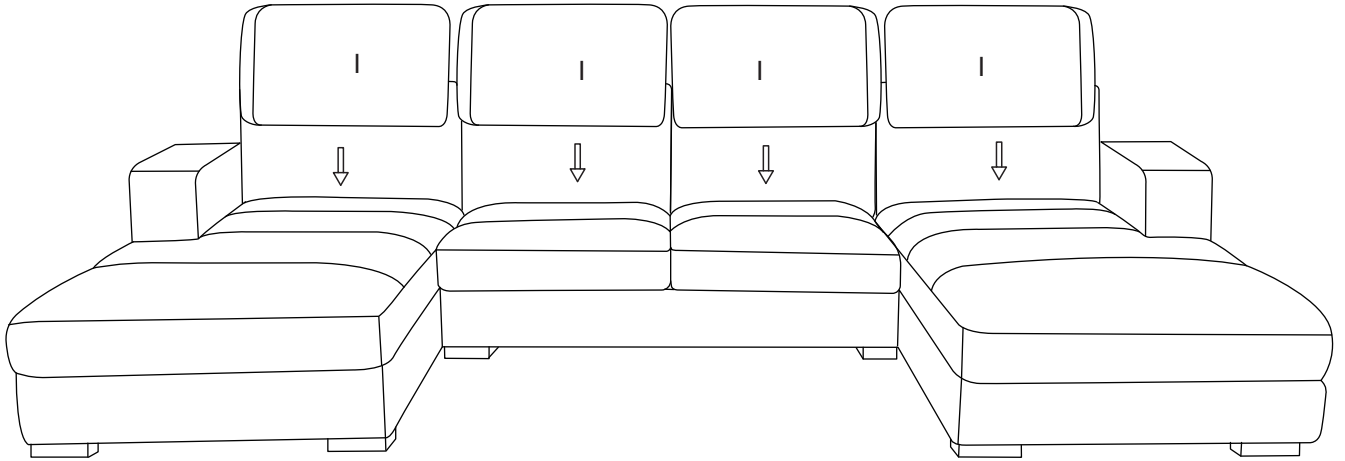

ASSEMBLY INSTRUCTION

PARTS IDENTIFICATION

A	Left Chaise Seat		1PC	J	Ottoman		1PC
B	Right Chaise Seat		1PC	K	Pillow		2PCS
C	Loveseat Seat		1PC	L	Wood Leg		12PCS
D	Armrest		2PCS	M	Latch		12PCS
E	Back Frame		4PCS	N	U Iron Hook		4PCS
F	Right Chaise Cushion		1PC	O	Allent Screw 5/16"*50mm		24PCS
G	Left Chaise Cushion		1PC	P	Allent Key M5		1PC
H	Loveseat Cushion		2PCS	Q	Washer		24PCS
I	Back Cushion		4PCS				

STEP 1

STEP 2

STEP 3

STEP 4

STEP 5

STEP 6

STEP 7

STEP 8