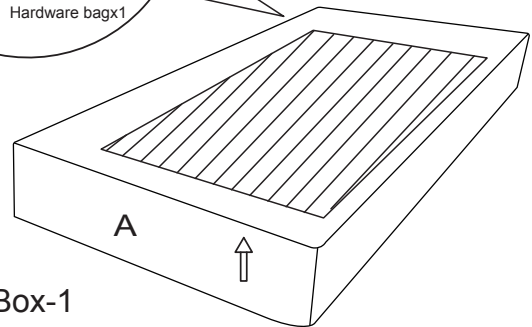

ASSEMBLY INSTRUCTION

PARTS IDENTIFICATION

A	Left Chaise Seat		1PC	J	Ottoman		1PC
B	Right Chaise Seat		1PC	K	Pillow		2PCS
C	Loveseat Seat		1PC	L	Wood Leg		12PCS
D	Armrest		2PCS	M	Latch		12PCS
E	Back Frame		4PCS	N	U Iron Hook		4PCS
F	Right Chaise Cushion		1PC	O	Allent Screw 5/16"*50mm		24PCS
G	Left Chaise Cushion		1PC	P	Allent Key M5		1PC
H	Loveseat Cushion		2PCS	Q	Washer		24PCS
I	Back Cushion		4PCS				

STEP 1

STEP 2

STEP 3

STEP 4

STEP 5

STEP 6

STEP 7

STEP 8

STEP 1

Box-2

Box-1

STEP 2

STEP 3

STEP 4

STEP 5

STEP 6