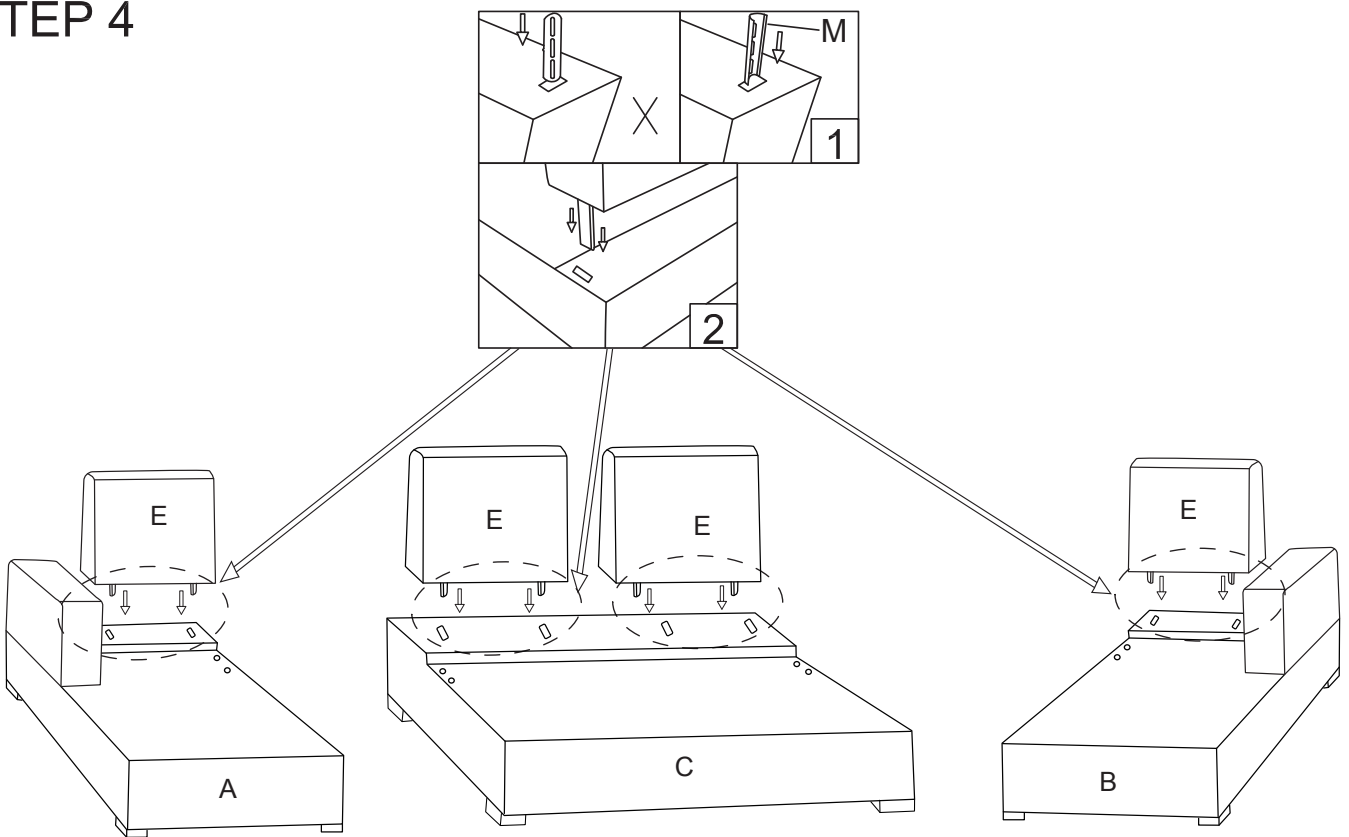

ASSEMBLY INSTRUCTION

PARTS IDENTIFICATION

A	Left Chaise Seat		1PC	J	Ottoman		1PC
B	Right Chaise Seat		1PC	K	Pillow		2PCS
C	Loveseat Seat		1PC	L	Wood Leg		12PCS
D	Armrest		2PCS	M	Latch		12PCS
E	Back Frame		4PCS	N	U Iron Hook		4PCS
F	Right Chaise Cushion		1PC	O	Allent Screw 5/16"*50mm		24PCS
G	Left Chaise Cushion		1PC	P	Allent Key M5		1PC
H	Loveseat Cushion		2PCS	Q	Washer		24PCS
I	Back Cushion		4PCS				

STEP 1

STEP 2

STEP 3

STEP 4

STEP 5

STEP 6

STEP 7

STEP 8

STEP 1

Box-2

Box-1

STEP 2

STEP 3

STEP 4

STEP 5

STEP 6