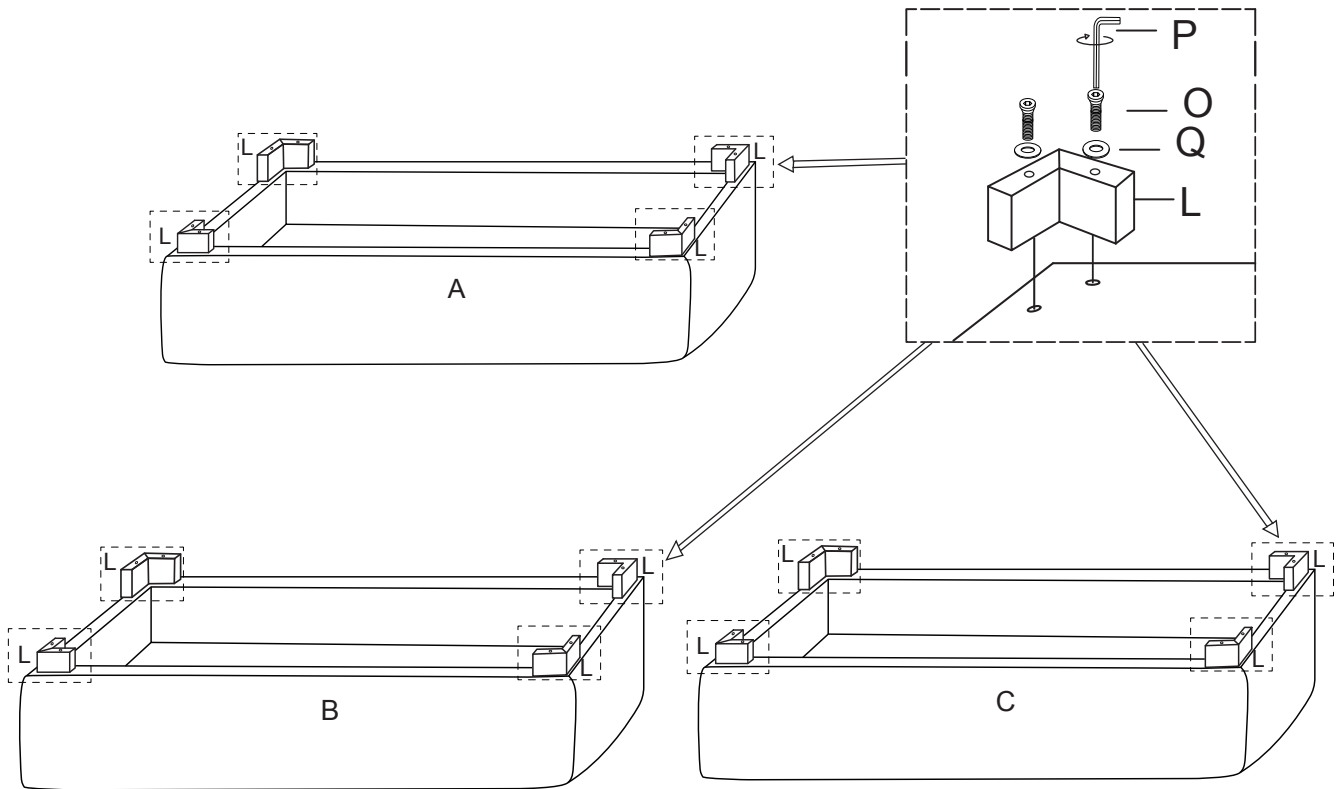

ASSEMBLY INSTRUCTION

PARTS IDENTIFICATION

A	Left Chaise Seat		1PC	J	Ottoman		1PC
B	Right Chaise Seat		1PC	K	Pillow		2PCS
C	Loveseat Seat		1PC	L	Wood Leg		12PCS
D	Armrest		2PCS	M	Latch		12PCS
E	Back Frame		4PCS	N	U Iron Hook		4PCS
F	Right Chaise Cushion		1PC	O	Allent Screw 5/16"*50mm		24PCS
G	Left Chaise Cushion		1PC	P	Allent Key M5		1PC
H	Loveseat Cushion		2PCS	Q	Washer		24PCS
I	Back Cushion		4PCS				

STEP 1

STEP 2

STEP 3

STEP 4

STEP 5

STEP 6

STEP 7

STEP 8

STEP 1

Box-2

Box-1

STEP 2

STEP 3

STEP 4

STEP 5

STEP 6