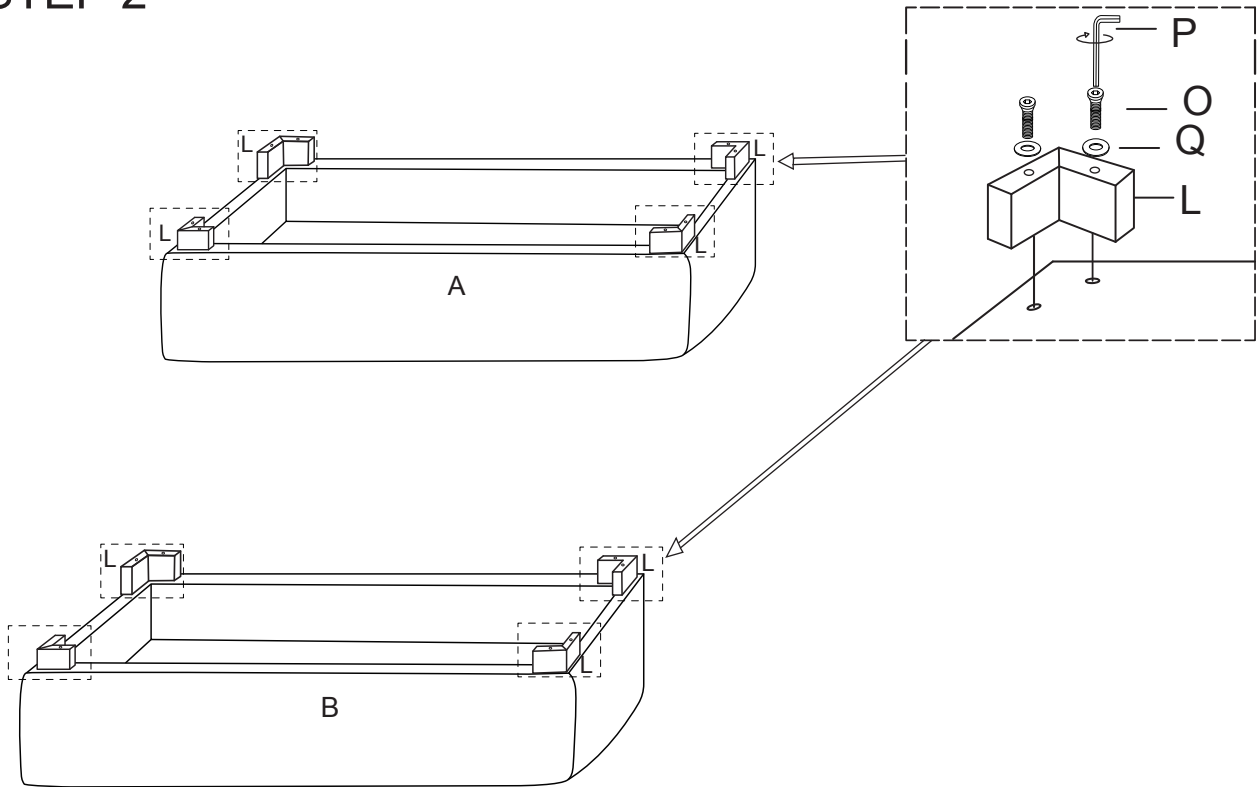

ASSEMBLY INSTRUCTION

PARTS IDENTIFICATION

A	Left Chaise Seat		1PC	J	Ottoman		1PC
B	Right Chaise Seat		1PC	K	Pillow		2PCS
C	Loveseat Seat		1PC	L	Wood Leg		12PCS
D	Armrest		2PCS	M	Latch		12PCS
E	Back Frame		4PCS	N	U Iron Hook		4PCS
F	Right Chaise Cushion		1PC	O	Allent Screw 5/16"*50mm		24PCS
G	Left Chaise Cushion		1PC	P	Allent Key M5		1PC
H	Loveseat Cushion		2PCS	Q	Washer		24PCS
I	Back Cushion		4PCS				

STEP 1

Box-2

Box-1

STEP 2

STEP 3

STEP 4

STEP 5

STEP 6

STEP 7

Left

Right

STEP 1

STEP 2

STEP 3

STEP 4

STEP 5