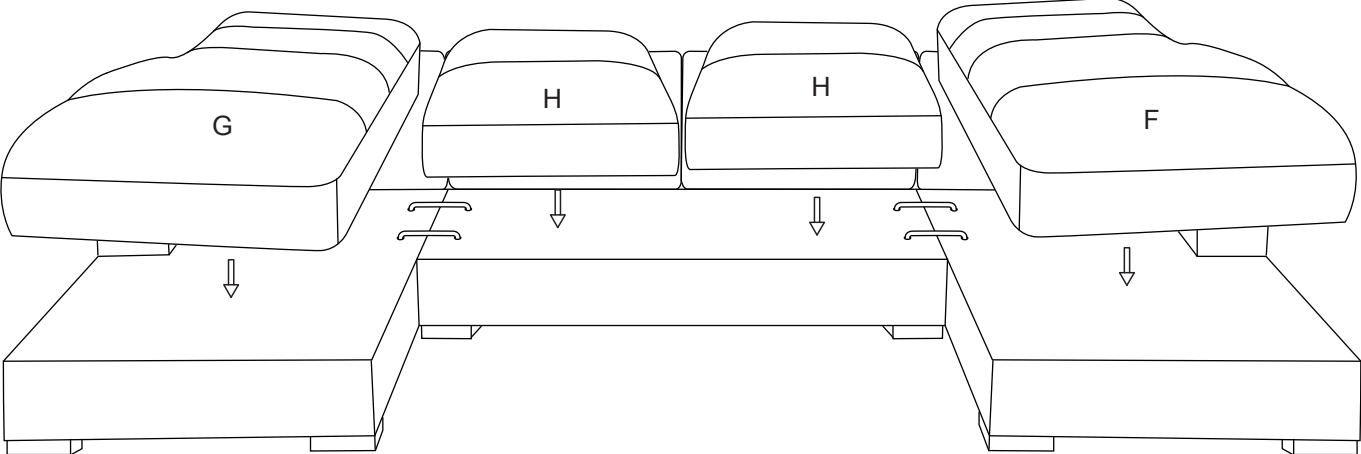

ASSEMBLY INSTRUCTION

PARTS IDENTIFICATION

A	Left Chaise Seat		1PC	J	Ottoman		1PC
B	Right Chaise Seat		1PC	K	Pillow		2PCS
C	Loveseat Seat		1PC	L	Wood Leg		12PCS
D	Armrest		2PCS	M	Latch		12PCS
E	Back Frame		4PCS	N	U Iron Hook		4PCS
F	Right Chaise Cushion		1PC	O	Allent Screw 5/16"*50mm		24PCS
G	Left Chaise Cushion		1PC	P	Allent Key M5		1PC
H	Loveseat Cushion		2PCS	Q	Washer		24PCS
I	Back Cushion		4PCS				

STEP 1

STEP 2

STEP 3

STEP 4

STEP 5

STEP 6

STEP 7

STEP 8

STEP 1

Box-2

Box-1

STEP 2

STEP 3

STEP 4

STEP 5

STEP 6