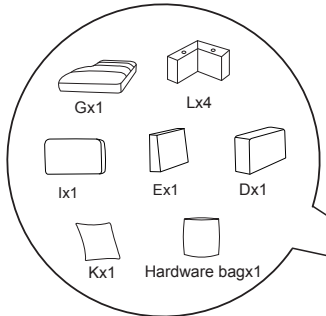

ASSEMBLY INSTRUCTION

PARTS IDENTIFICATION

A	Left Chaise Seat		1PC	J	Ottoman		1PC
B	Right Chaise Seat		1PC	K	Pillow		2PCS
C	Loveseat Seat		1PC	L	Wood Leg		12PCS
D	Armrest		2PCS	M	Latch		12PCS
E	Back Frame		4PCS	N	U Iron Hook		4PCS
F	Right Chaise Cushion		1PC	O	Allent Screw 5/16"*50mm		24PCS
G	Left Chaise Cushion		1PC	P	Allent Key M5		1PC
H	Loveseat Cushion		2PCS	Q	Washer		24PCS
I	Back Cushion		4PCS				

STEP 1

STEP 2

STEP 3

STEP 4

STEP 5

STEP 6

STEP 7

STEP 8

STEP 1

Box-2

Box-1

STEP 2

STEP 3

STEP 4

STEP 5

STEP 6