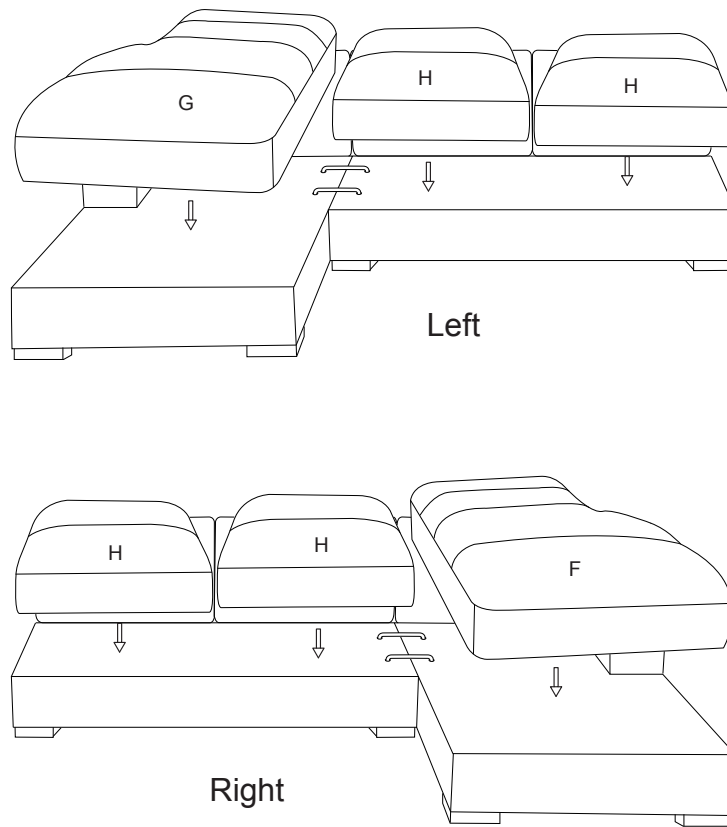

ASSEMBLY INSTRUCTION

PARTS IDENTIFICATION

A	Left Chaise Seat		1PC	J	Ottoman		1PC
B	Right Chaise Seat		1PC	K	Pillow		2PCS
C	Loveseat Seat		1PC	L	Wood Leg		12PCS
D	Armrest		2PCS	M	Latch		12PCS
E	Back Frame		4PCS	N	U Iron Hook		4PCS
F	Right Chaise Cushion		1PC	O	Allent Screw 5/16"*50mm		24PCS
G	Left Chaise Cushion		1PC	P	Allent Key M5		1PC
H	Loveseat Cushion		2PCS	Q	Washer		24PCS
I	Back Cushion		4PCS				

STEP 1

Box-2

Box-1

STEP 2

STEP 3

STEP 4

STEP 5

STEP 6

STEP 7

Left

Right

STEP 1

STEP 2

STEP 3

STEP 4

STEP 5

STEP 6

STEP 7

STEP 8