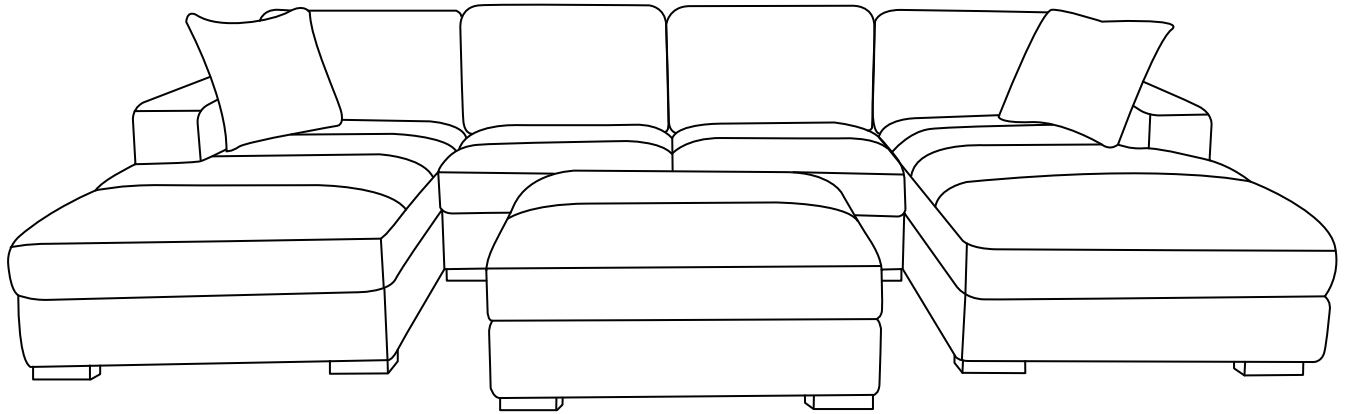

ASSEMBLY INSTRUCTION

PARTS IDENTIFICATION

A	Left Chaise Seat		1PC	J	Ottoman		1PC
B	Right Chaise Seat		1PC	K	Pillow		2PCS
C	Loveseat Seat		1PC	L	Wood Leg		12PCS
D	Armrest		2PCS	M	Latch		12PCS
E	Back Frame		4PCS	N	U Iron Hook		4PCS
F	Right Chaise Cushion		1PC	O	Allent Screw 5/16"*50mm		24PCS
G	Left Chaise Cushion		1PC	P	Allent Key M5		1PC
H	Loveseat Cushion		2PCS	Q	Washer		24PCS
I	Back Cushion		4PCS				