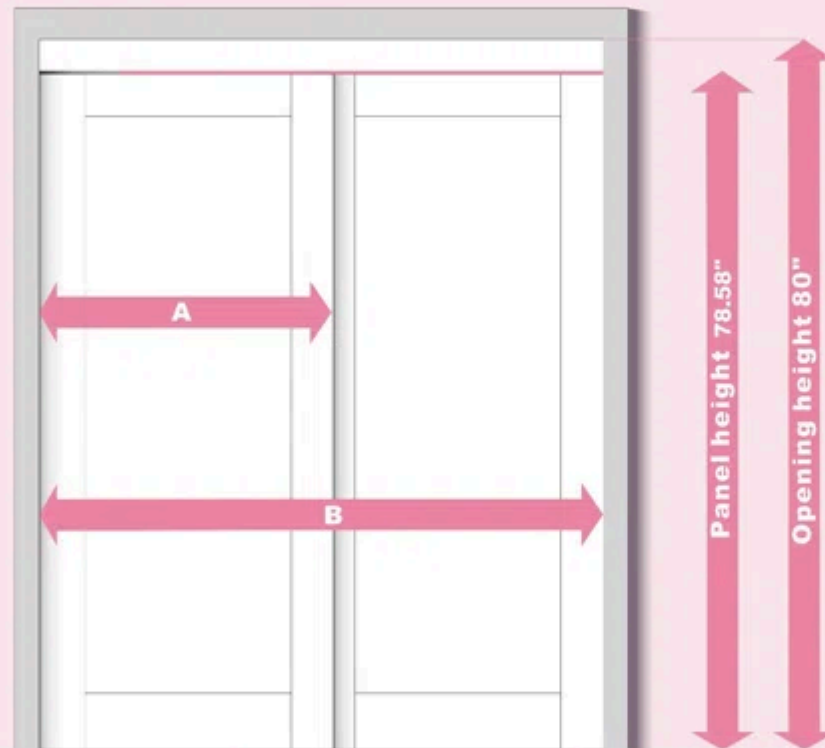

## Sliding Closet Doors Size Chart

**Note:**  
Please carefully look at the actual size of the door panel and the applicable door opening before purchasing.  
If you have any questions, please do not hesitate to contact us.

Option Name	A:Each Panel Size	B:Fit Opening Size	Thickness
48"	25" x 78.58"	48" x 80"	0.83"
60"	31" x 78.58"	60" x 80"	0.83"
72"	37" x 78.58"	72" x 80"	0.83"