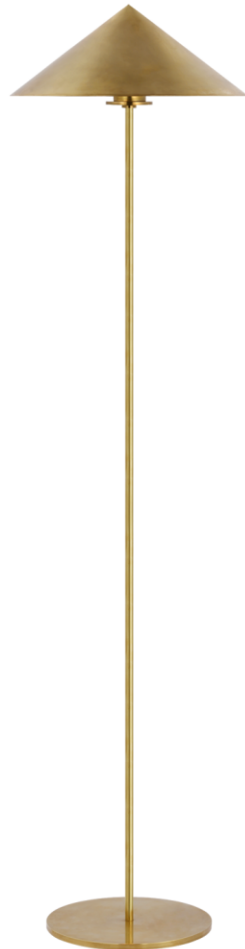

TEAR SHEET

Orsay Medium Floor Lamp

Item # PCD 1200HAB

Designer: Paloma Contreras

Height: 55"

Width: 14"

Base: 9.75" Round

Finishes: BZ, HAB, PN

Socket: GU10 On/Off Toggle

Wattage: 5 LED T7

Weight: 16 Pounds

Note: Bulb Included