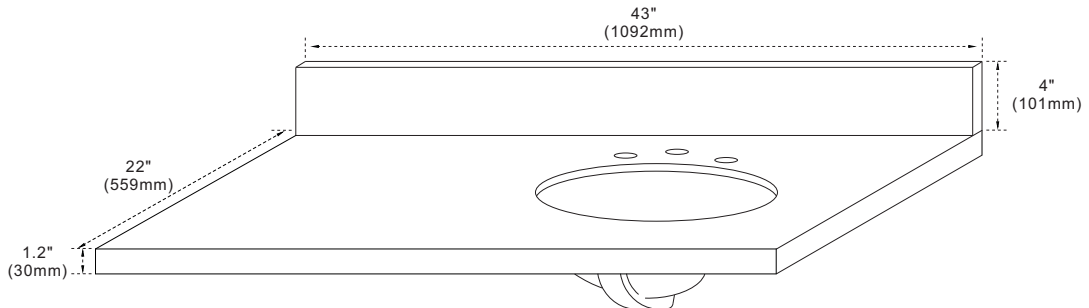

### Features

1. Single 18" oval undermount sink cutout;
2. 8" wide spread faucet holes;
3. 4" height backsplash included;
4. Thickness laminated to 1.2";
5. Ceramic sink on right side of countertop;