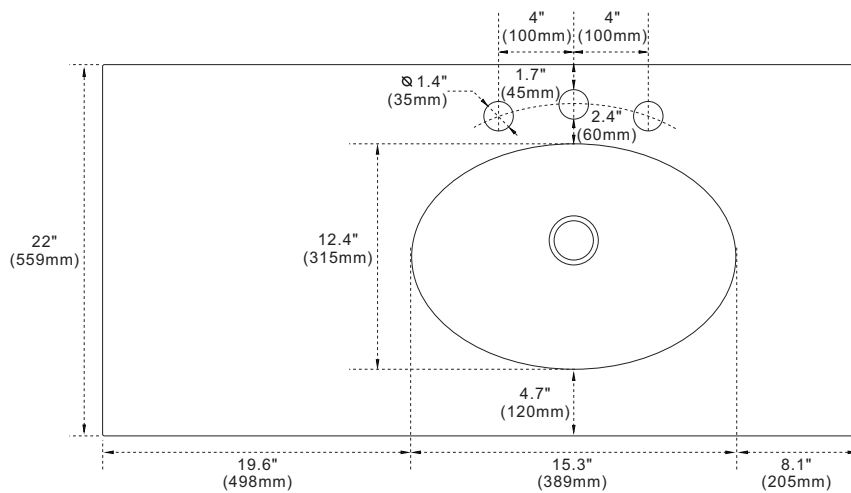

BELLATERRA HOME

Model: 430001-43-R Countertop

Features

1. Single 18" oval undermount sink cutout;
2. 8" wide spread faucet holes;
3. 4" height backsplash included;
4. Thickness laminated to 1.2";
5. Ceramic sink on right side of countertop;

Colors / Finishes

- WM - Natural White Carrara marble;
- BG - Natural Black Galaxy Granite;
- GY - Natural Grey Granite;
- WE - White Engineer Stone;

Top view

Side view

NOTE: SINK STYLE, SHAPE, FAUCET HOLES, CUTOUT ON TOP, VANITY MAY VARY FROM THE PICTURE ABOVE. INSTRUCTIONAL PURPOSE ONLY.