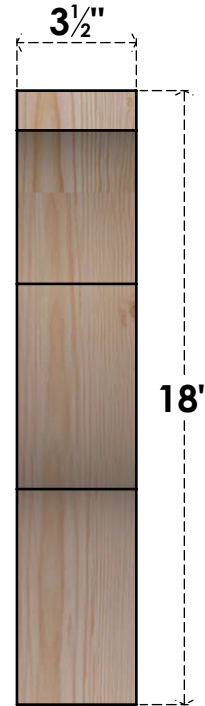

BRC04X10X18FST00SDF

3 1/2"W X 10"D X 18"H FUNSTON SMOOTH BRACE, DOUGLAS FIR

SIDE

FRONT

EKENA MILLWORK
 2300 WEST MAIN ST.
 CLARKSVILLE, TX 75426
 TOLL FREE: 866-607-0453
 WWW.EKENAMILLWORK.COM

NOTES

1. INSTALLATION TO BE COMPLETED IN ACCORDANCE WITH MANUFACTURER'S SPECIFICATIONS.
2. DRAWING MAY NOT BE TO SCALE
3. THIS DRAWING IS INTENDED FOR DESIGN AND PLANNING PURPOSES ONLY.
4. ALL INFORMATION CONTAINED HEREIN WAS CURRENT AT THE TIME OF DEVELOPMENT BUT MUST BE REVIEWED AND APPROVED BY THE PRODUCT MANUFACTURER TO BE CONSIDERED ACCURATE.
5. PRODUCTS ARE NOT KILN DRIED. THIS ITEM IS UNIQUE AND WILL CONTAIN THE NATURAL VARIATIONS THAT THE WOOD SPECIES OFFERS. THIS MAY RESULT IN VARIATIONS UP TO 1/4"