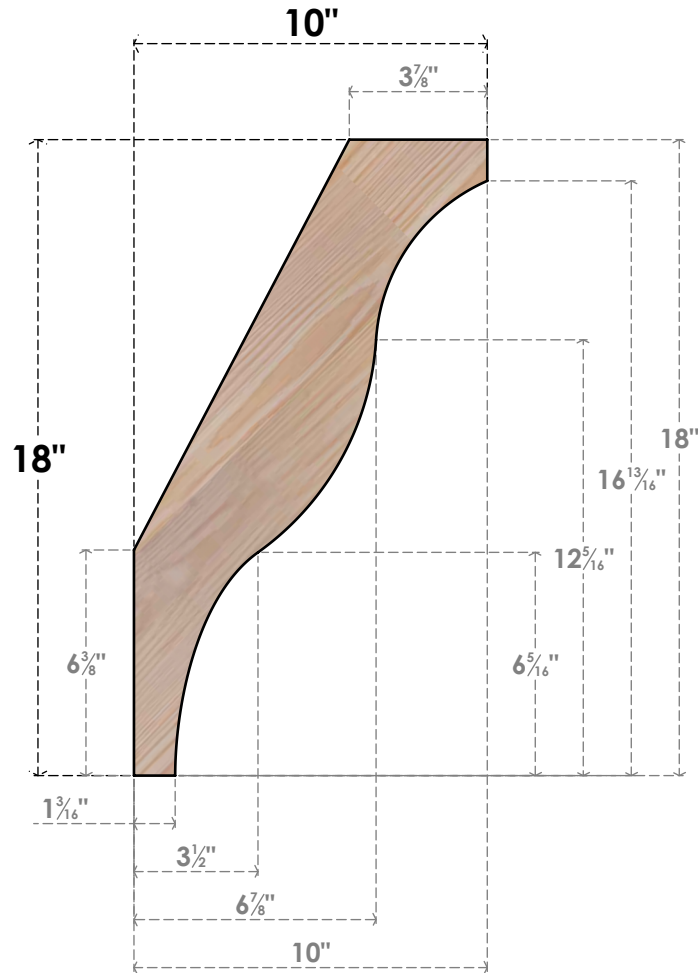

BRC04X10X18FST00SDF

3 1/2"W X 10"D X 18"H FUNSTON SMOOTH BRACE, DOUGLAS FIR

SIDE

FRONT

EKENA MILLWORK
 2300 WEST MAIN ST.
 CLARKSVILLE, TX 75426
 TOLL FREE: 866-607-0453
 WWW.EKENAMILLWORK.COM

NOTES

1. INSTALLATION TO BE COMPLETED IN ACCORDANCE WITH MANUFACTURER'S SPECIFICATIONS.
2. DRAWING MAY NOT BE TO SCALE
3. THIS DRAWING IS INTENDED FOR DESIGN AND PLANNING PURPOSES ONLY.
4. ALL INFORMATION CONTAINED HEREIN WAS CURRENT AT THE TIME OF DEVELOPMENT BUT MUST BE REVIEWED AND APPROVED BY THE PRODUCT MANUFACTURER TO BE CONSIDERED ACCURATE.
5. PRODUCTS ARE NOT KILN DRIED. THIS ITEM IS UNIQUE AND WILL CONTAIN THE NATURAL VARIATIONS THAT THE WOOD SPECIES OFFERS. THIS MAY RESULT IN VARIATIONS UP TO 1/4"