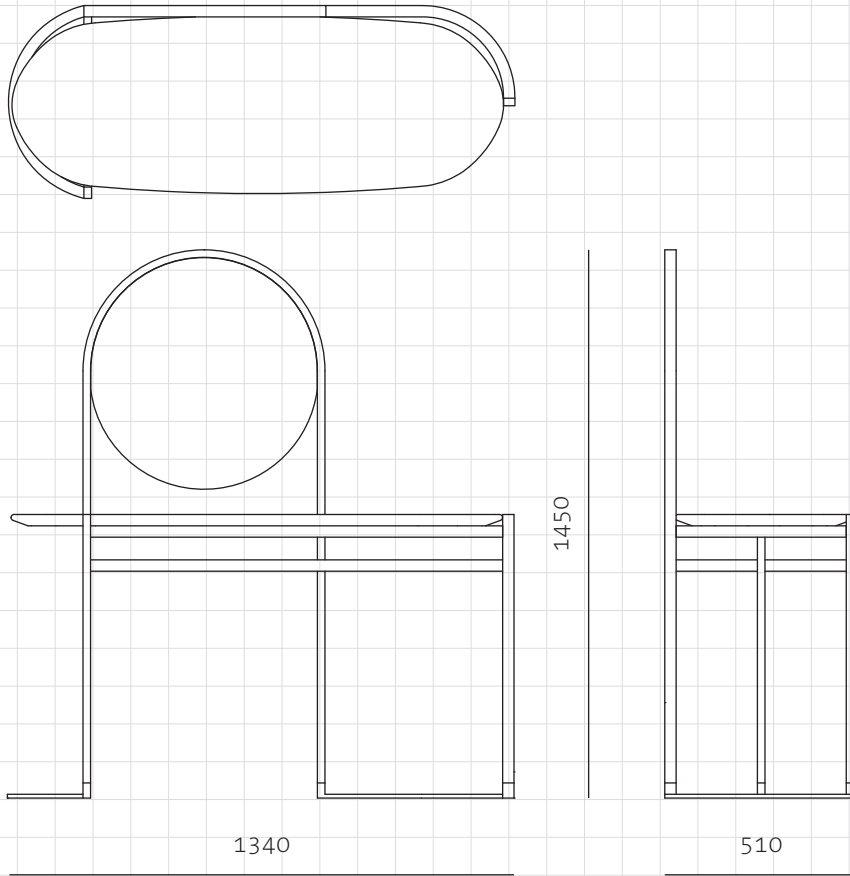

Blink Vanity

CODE
DIMENSIONS

BL-T720
W1340 x D510 x H1450mm

NET WEIGHT
ENVIRONMENT
MATERIALS

33.0 kg
Indoor
Wood veneer top, Stainless steel hairline gold, Steel black powder coat sand brust, Mirror
*Please refer to website or contact your local representative for complete material swatches.

SHIPPING

Package	Knock Down		
Package Qty	1 pcs/box		
Packaging	Measurement (mm)	Volume (cbm)	Gross Weight (kg)
FCL/LCL/AIR	W1530 x D750 x H355	0.41	55.01