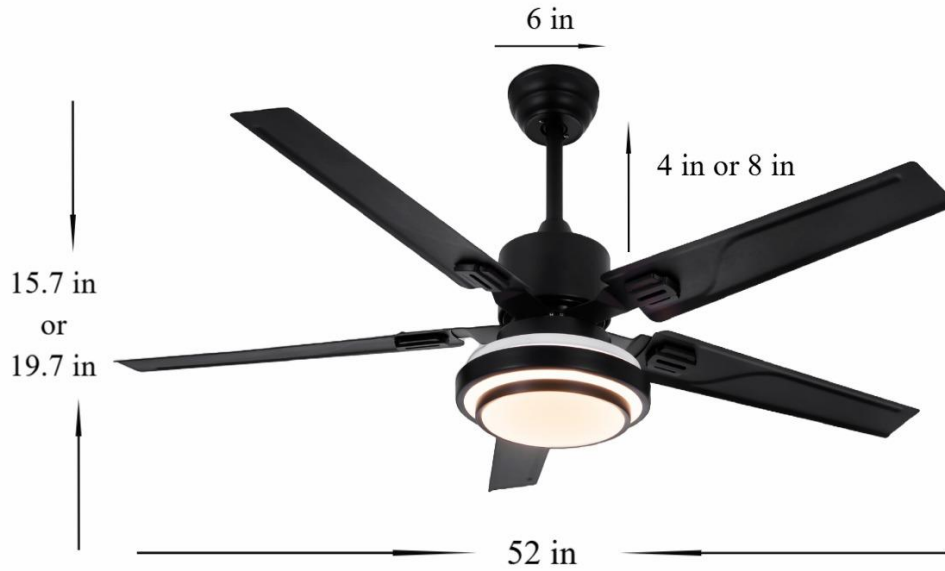

Product Information

PRUDUCT CONTECT:

Material: Iron

After Insrallation: 52"(W)×15.7"/19.7"

Ceiling Tray: 6"(W)

3 Corlor Temperatures: 3000-6500K