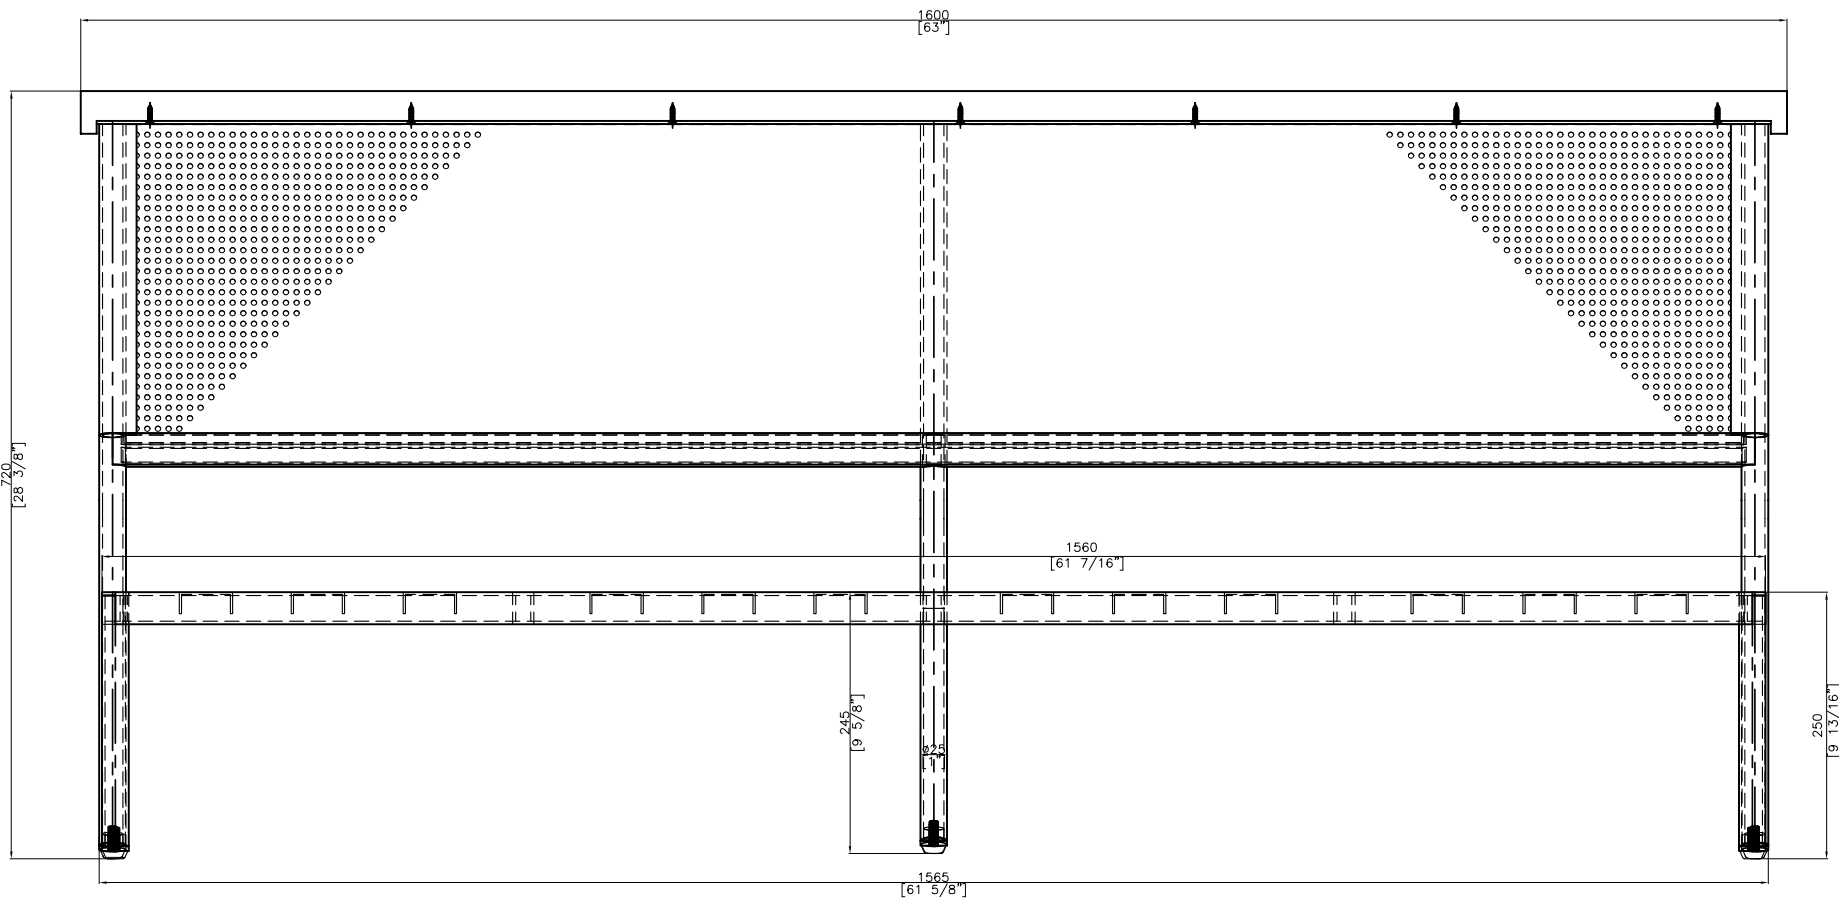

F
 RIAD 2-Seater Arm Left 1X
 RIAD Corner Seat Right 1X
 RIAD 74 Side Table with Teak Top 1X

G
 RIAD 2-Seater Arm Left 1X
 RIAD Corner Seat Right 1X
 RIAD 74 Side Table with Teak Top 1X

H
 RIAD 2-Seater Arm Left 1X
 RIAD Center Sofa 1X
 RIAD 2-Seater Arm Right 1X
 RIAD 74 Side Table with Teak Top 2X

ISO VIEW

OASIQ	DWG.NO: FAE0A14-6	TITLE :ISO VIEW	DIM EXT: 890x1600x720 MM.	MATERIAL: BRAZIL TEAK+AL	DRAWN BY : SARANYA	FINISH DATE		ISO
						PREPAER DATE: 26-12-16	JACK	SCALE : 1:1
						BEGIN DATE : 10-02-16	JACK	⊕ ⊞

SIDE VIEW

OASIQ	DWG.NO: FAEOA14-6	TITLE : SIDE VIEW	DIM EXT: 890x1600x720 MM.	MATERIAL: BRAZIL TEAK+AL	DRAWN BY : SARANYA	FINISH DATE		ES
						PREPAR DATE: 26-12-16	JACK	SCALE : 1:1
						BEGIN DATE : 10-02-16	JACK	⊕

TOP VIEW

OASIQ	DWG.NO: FAEOA14-6	TITLE :TOP VIEW	DIM EXT: 890x1600x720 MM.	MATERIAL: BRAZIL TEAK+AL	DRAWN BY : SARANYA	FINISH DATE		ET
						PREPAER DATE: 26-12-16	JACK	SCALE : 1:1
						BEGIN DATE : 10-02-16	JACK	⊕ ⊞