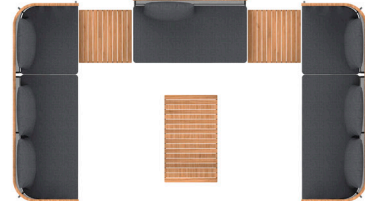

RIAD Center Sofa

W 64 5/8" D 35" H 28 2/8"
SH 9 6/8" CH 6" OSH 15 6/8"
46.2 lbs
Powder coated aluminum & teak

RIAD: FRAME

White

Anthracite

Pastel Green

RIAD: CUSHION FABRICS

Canvas Natural

Sooty

Panamone Green

A

B

C

D

E

THE MODULAR POSSIBILITIES OF RIAD COLLECTION

F

G

H

I

J

A
 RIAD Sofa 1X
 RIAD Club Arm Chair 2X
 RIAD 122 Coffee Table with Teak Top 1X

B
 RIAD 2-Seater Arm Left 1X
 RIAD 2-Seater Arm Right 1X
 RIAD Club Arm Chair 2X
 RIAD 122 Coffee Table with Teak Top 1X

C
 RIAD 2-Seater Arm Left 1X
 RIAD Corner Seat 1X
 RIAD 2-Seater Arm Right 1X

D
 RIAD 2-Seater Arm Left 1X
 RIAD Corner Seat 1X
 RIAD Center Sofa 1X
 RIAD Corner Seat Right 1X
 RIAD 122 Coffee Table with Teak Top 1X