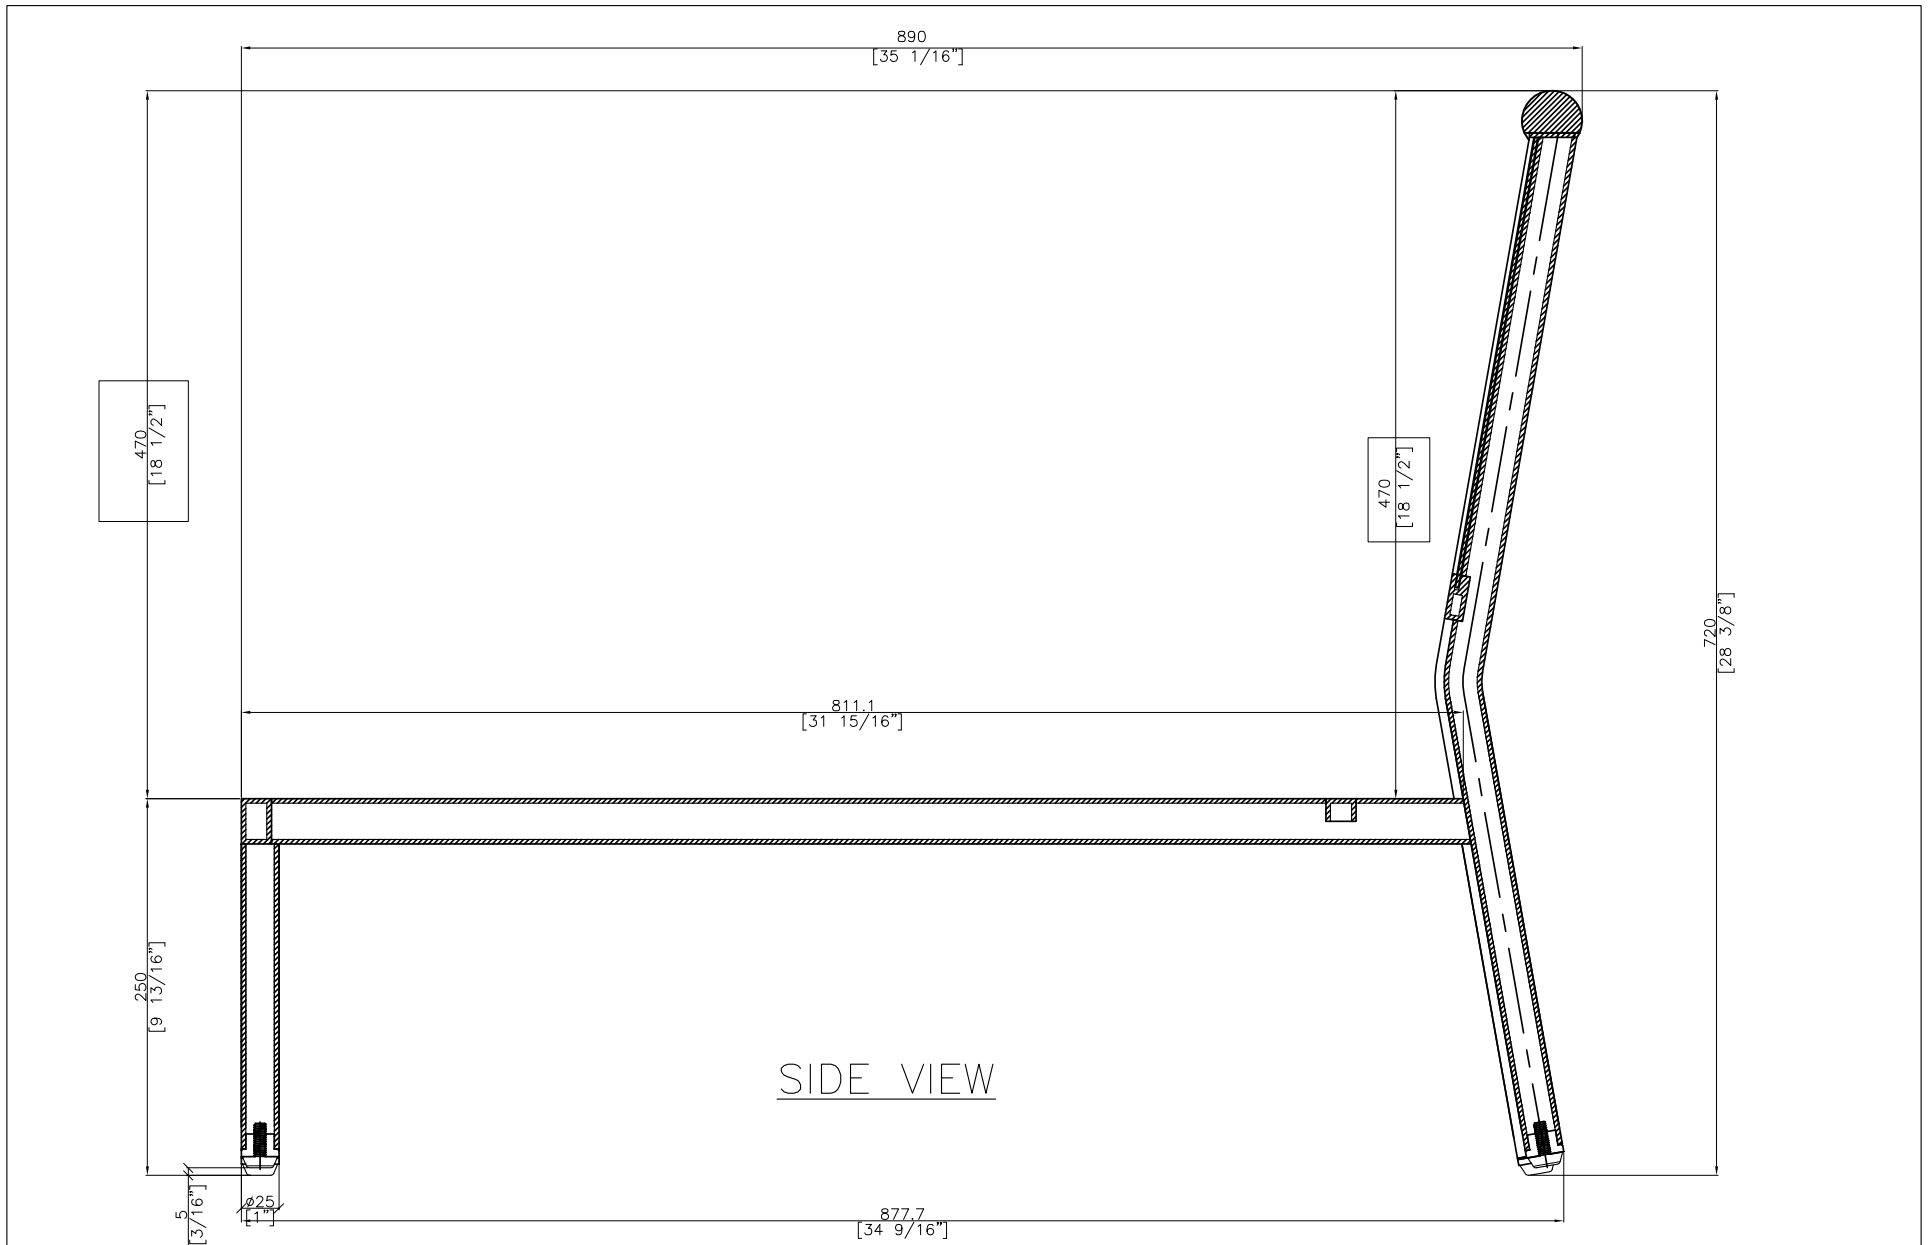

ISO VIEW

OASIQ	DWG.NO: FAE0A14-6	TITLE :ISO VIEW	DIM EXT: 890x1600x720 MM.	MATERIAL: BRAZIL TEAK+AL	DRAWN BY : SARANYA	FINISH DATE		ISO
						PREPAER DATE: 26-12-16	JACK	SCALE : 1:1
						BEGIN DATE : 10-02-16	JACK	⊕ ⊞

FRONT VIEW

OASIQ	DWG.NO: FAEOA14-6	TITLE : FRONT VIEW	DIM EXT: 890x1600x720 MM.	MATERIAL: BRAZIL TEAK+AL	DRAWN BY : SARANYA	FINISH DATE		EF
						PREPAR DATE: 26-12-16	JACK	SCALE : 1:1
						BEGIN DATE : 10-02-16	JACK	⊕

SIDE VIEW

OASIQ	DWG.NO: FAEOA14-6	TITLE : SIDE VIEW	DIM EXT: 890x1600x720 MM.	MATERIAL: BRAZIL TEAK+AL	DRAWN BY : SARANYA	FINISH DATE		ES
						PREPAR DATE: 26-12-16	JACK	SCALE : 1:1
						BEGIN DATE : 10-02-16	JACK	⊕

TOP VIEW

OASIQ	DWG.NO: FAEOA14-6	TITLE :TOP VIEW	DIM EXT: 890x1600x720 MM.	MATERIAL: BRAZIL TEAK+AL	DRAWN BY : SARANYA	FINISH DATE		ET
						PREPAER DATE: 26-12-16	JACK	SCALE : 1:1
						BEGIN DATE : 10-02-16	JACK	⊕ ⊞