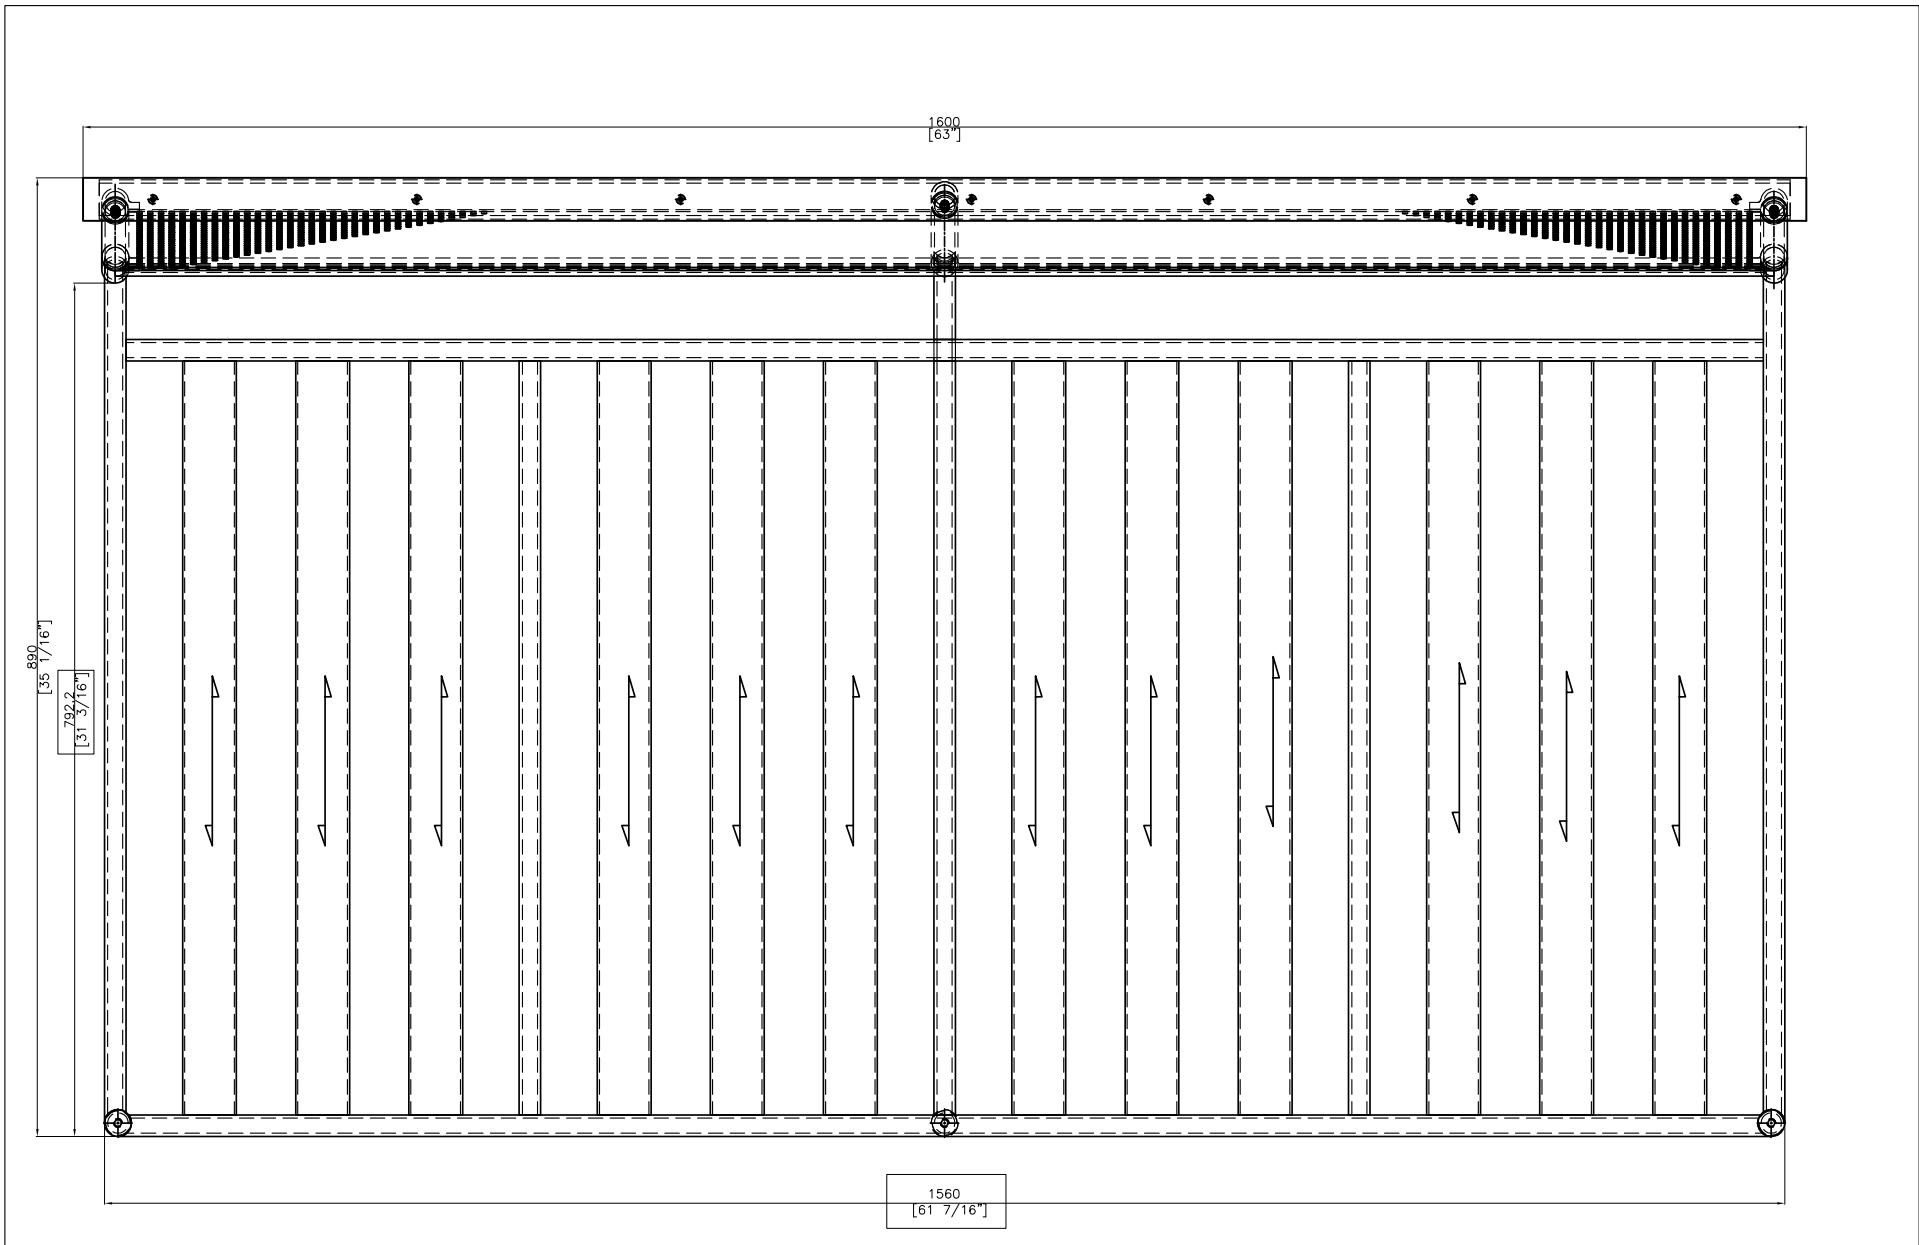

ISO VIEW

OASIQ	DWG.NO: FAE0A14-6	TITLE :ISO VIEW	DIM EXT: 890x1600x720 MM.	MATERIAL: BRAZIL TEAK+AL	DRAWN BY : SARANYA	FINISH DATE		ISO
						PREPAER DATE: 26-12-16	JACK	SCALE : 1:1
						BEGIN DATE : 10-02-16	JACK	⊕ ⊞

FRONT VIEW

OASIQ	DWG.NO: FAEOA14-6	TITLE : FRONT VIEW	DIM EXT: 890x1600x720 MM.	MATERIAL: BRAZIL TEAK+AL	DRAWN BY : SARANYA	FINISH DATE		EF
						PREPAR DATE: 26-12-16	JACK	SCALE : 1:1
						BEGIN DATE : 10-02-16	JACK	⊕

SIDE VIEW

OASIQ	DWG.NO: FAEOA14-6	TITLE : SIDE VIEW	DIM EXT: 890x1600x720 MM.	MATERIAL: BRAZIL TEAK+AL	DRAWN BY : SARANYA	FINISH DATE		ES
						PREPAR DATE: 26-12-16	JACK	SCALE : 1:1
						BEGIN DATE : 10-02-16	JACK	⊕

TOP VIEW

OASIQ	DWG.NO: FAEOA14-6	TITLE :TOP VIEW	DIM EXT: 890x1600x720 MM.	MATERIAL: BRAZIL TEAK+AL	DRAWN BY : SARANYA	FINISH DATE		ET
						PREPAER DATE: 26-12-16	JACK	SCALE : 1:1
						BEGIN DATE : 10-02-16	JACK	⊕ ⊞